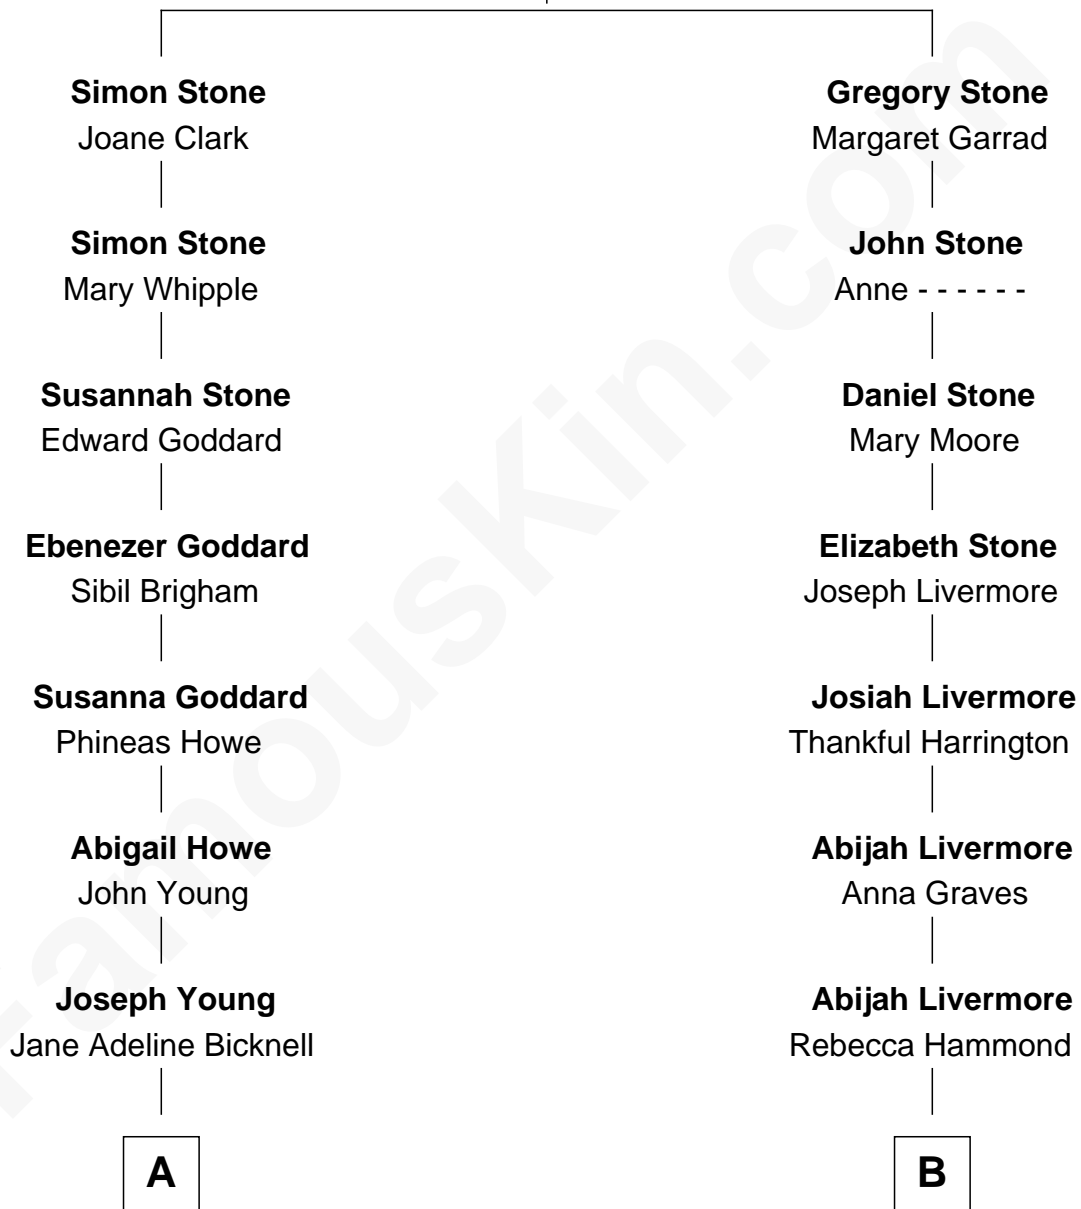

FamousKin.com Relationship Chart of

Steve Young

NFL Hall of Fame Quarterback

11th cousin of

James Merrill

Pulitzer Prize Winning Poet

David Stone

Ursula - - - - -

A

Seymour Bicknell Young

Ann Elizabeth Riter

Seymour Bicknell Young

Carlie Louine Clawson

Scott Richmond Young

Louise Leonard

LeGrande L. Young