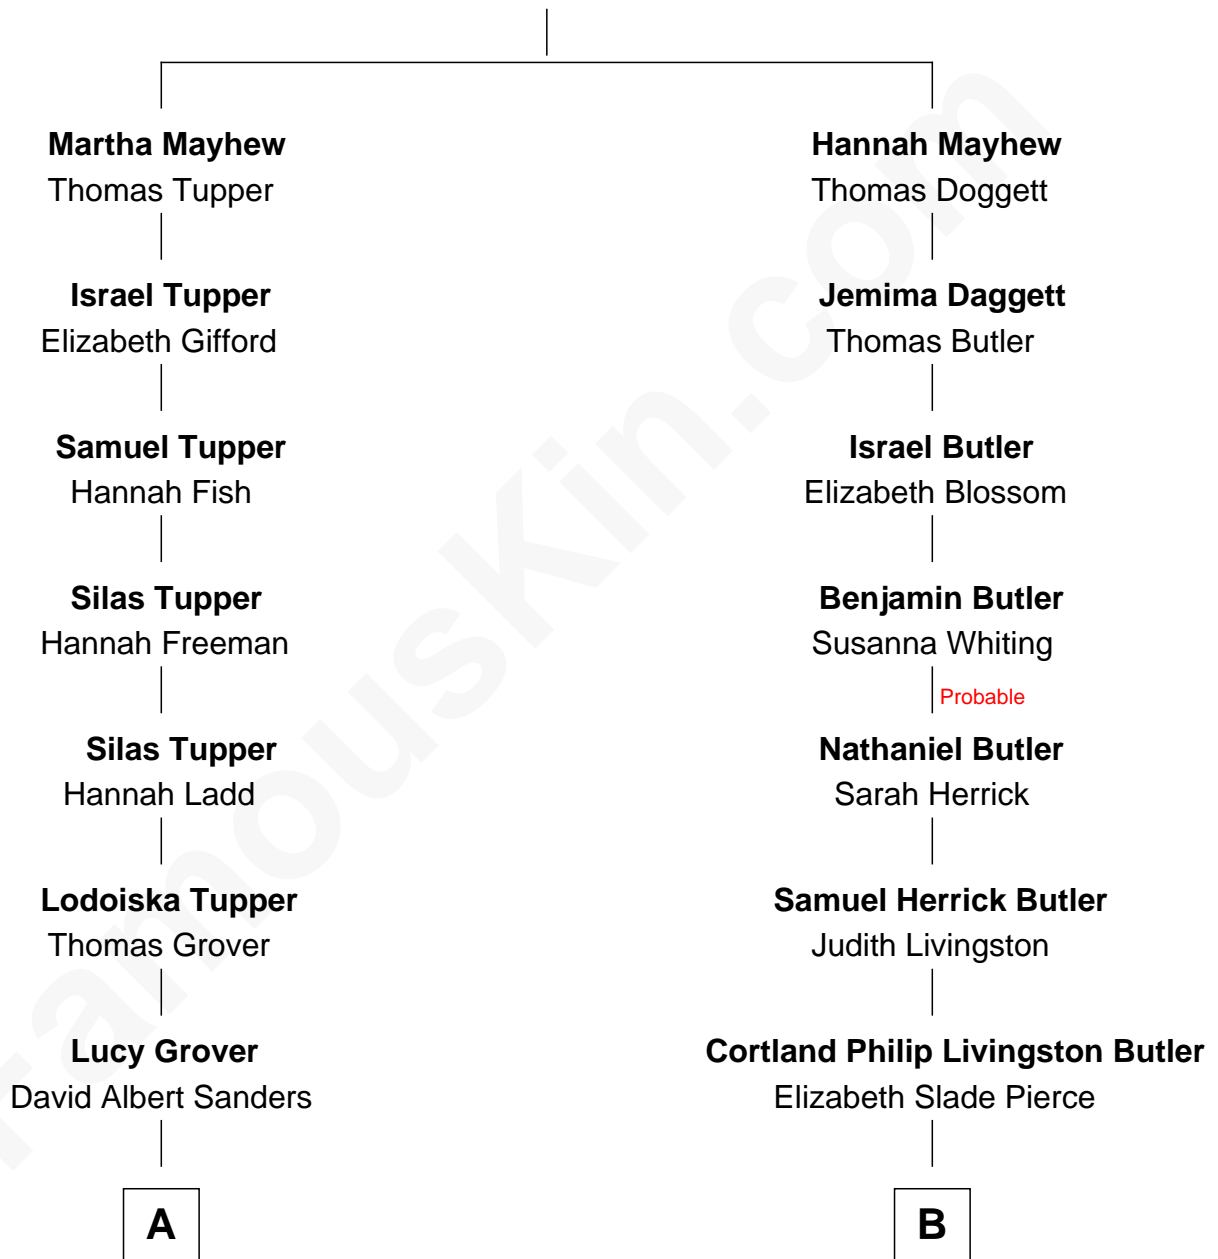

FamousKin.com

Relationship Chart of

Steve Young

NFL Hall of Fame Quarterback

10th cousin 1 time removed of

George W. Bush
43rd U.S. President

Gov. Thomas Mayhew
Jane Gallion

A

Mary Ann Sanders
George M. Leonard

Louise Leonard
Scott Richmond Young

LeGrande L. Young
Sherry Ann Steed

Steve Young
NFL Hall of Fame Quarterback

B

Mary Elizabeth Butler
Robert Emmet Sheldon

Flora Sheldon
Samuel Prescott Bush

Prescott Sheldon Bush
Dorothy Wear Walker

George Herbert Walker Bush
Barbara Pierce

George W. Bush
43rd U.S. President