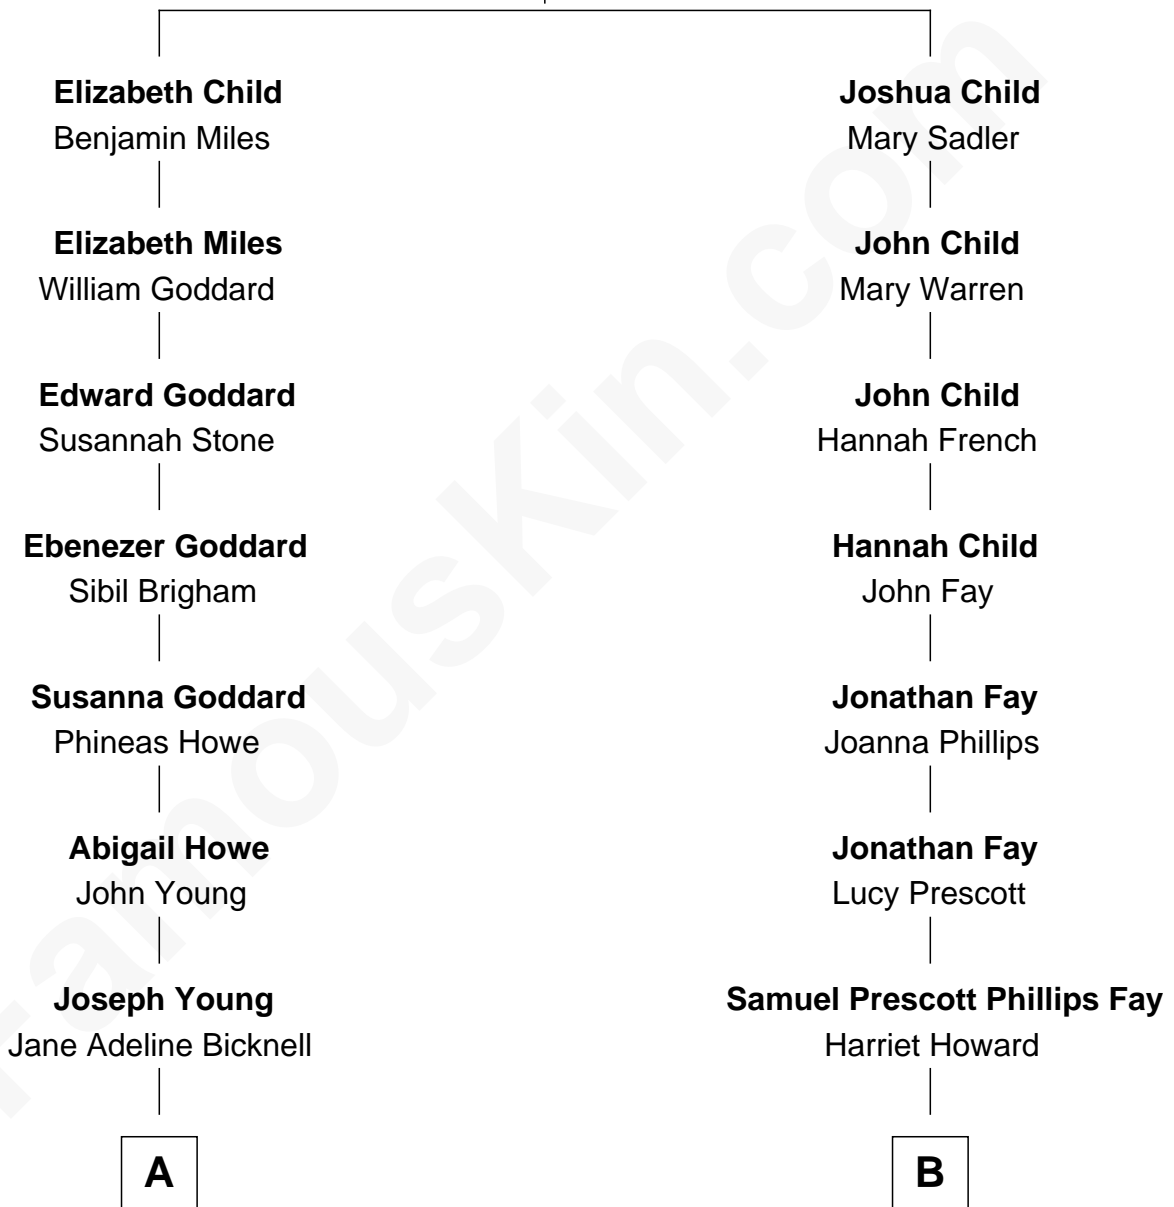

## Relationship Chart of

### Steve Young

NFL Hall of Fame Quarterback

11th cousin 1 time removed of

**George W. Bush**  
43rd U.S. President

**Wolston Child**  
Ellen Empson

**A**

**Seymour Bicknell Young**

Ann Elizabeth Riter

**Seymour Bicknell Young**

Carlie Louine Clawson

**Scott Richmond Young**

Louise Leonard

**LeGrande L. Young**

Sherry Ann Steed

**Steve Young**

*NFL Hall of Fame Quarterback*