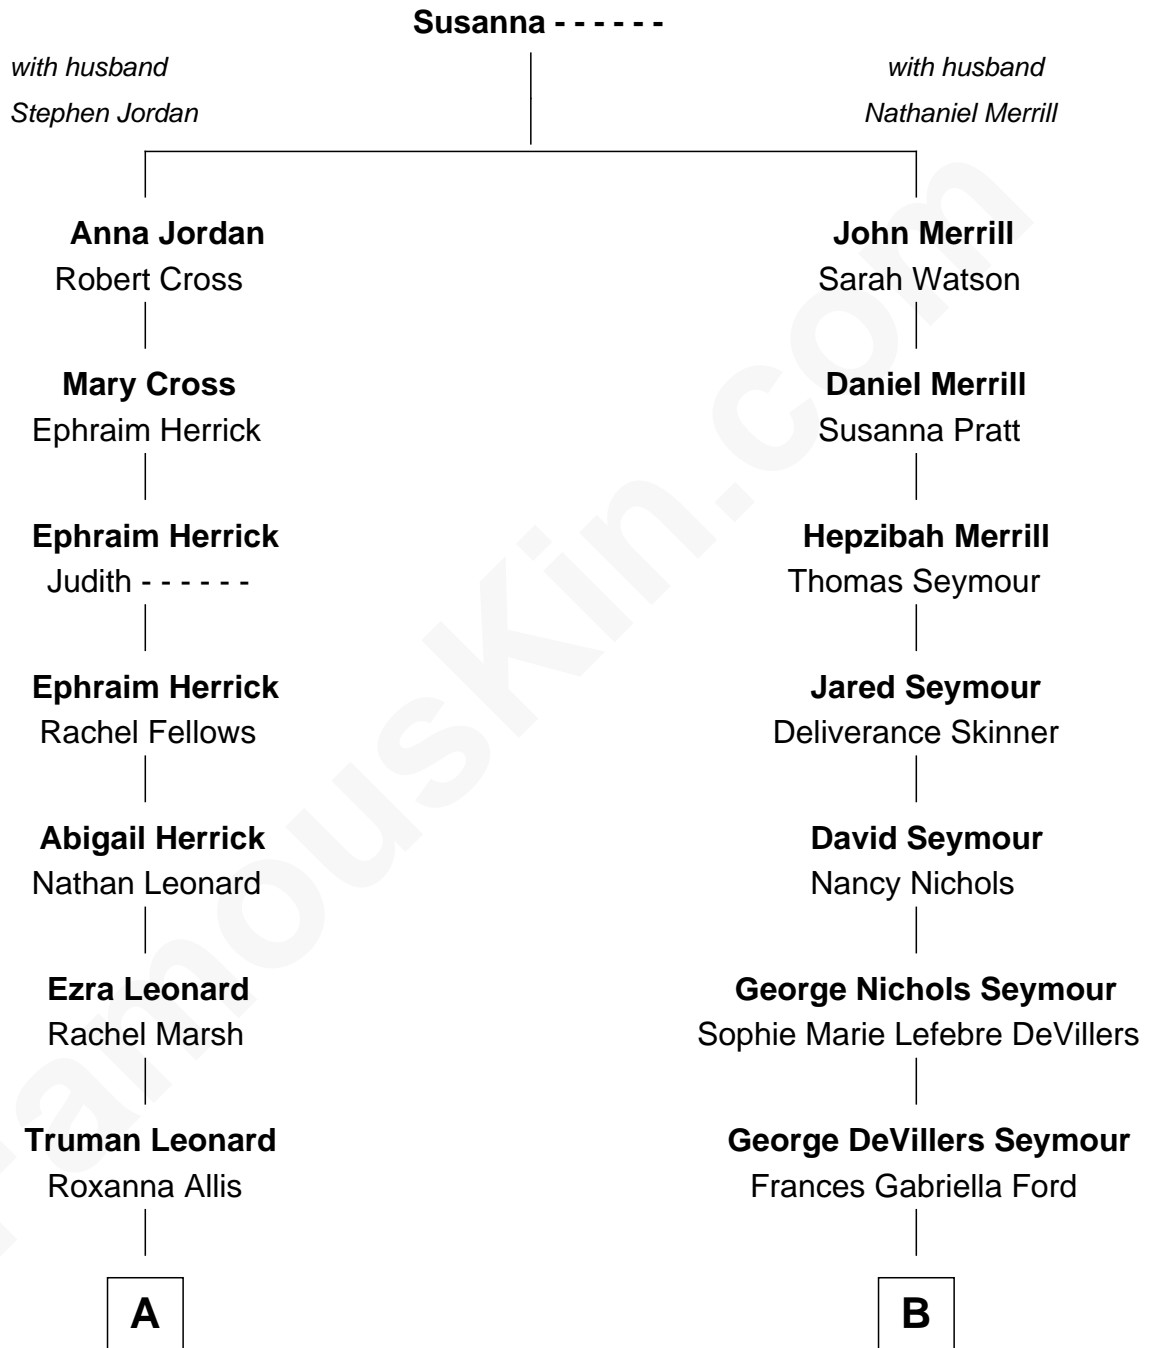

FamousKin.com Relationship Chart of

Steve Young

NFL Hall of Fame Quarterback

9th cousin 2 times removed of

Jane Fonda

Movie Actress

A

Truman Leonard
Mary Ann Meadows

George M. Leonard
Mary Ann Sanders

Louise Leonard
Scott Richmond Young

LeGrande L. Young
Sherry Ann Steed

Steve Young
NFL Hall of Fame Quarterback

B

Eugene Ford Seymour
Sophie Mildred Bower

Frances Ford Seymour
Henry Jaynes Fonda