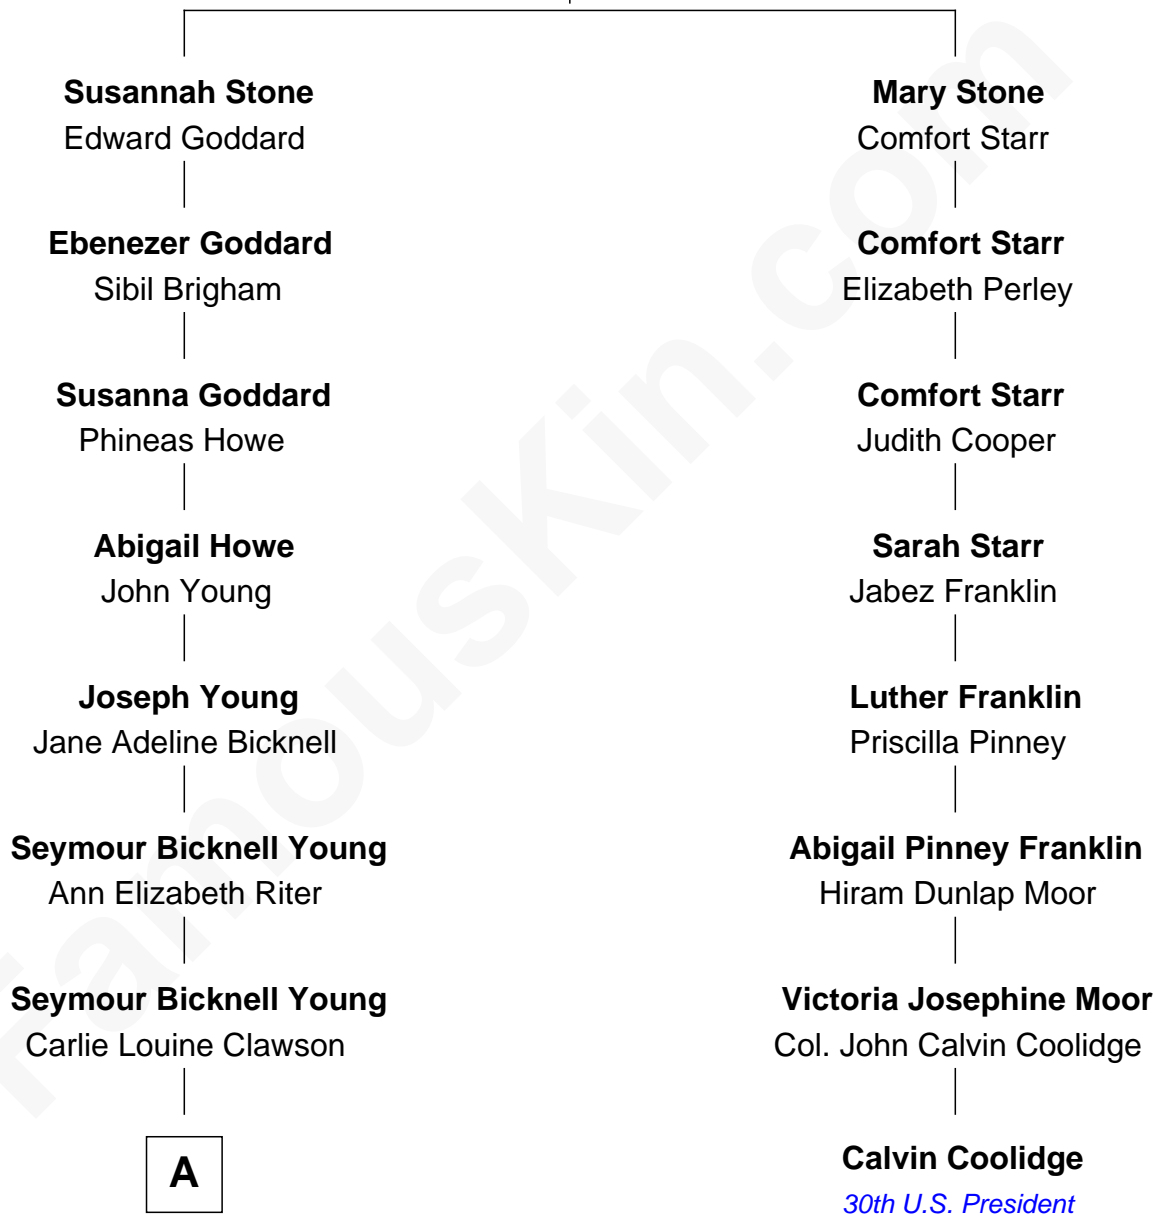

## Relationship Chart of

### Steve Young

NFL Hall of Fame Quarterback

7th cousin 2 times removed of

**Calvin Coolidge**  
30th U.S. President

**Simon Stone**  
Mary Whipple

**A**

—  
**Scott Richmond Young**

Louise Leonard

—  
**LeGrande L. Young**

Sherry Ann Steed

—  
**Steve Young**

*NFL Hall of Fame Quarterback*

FamousKin.com