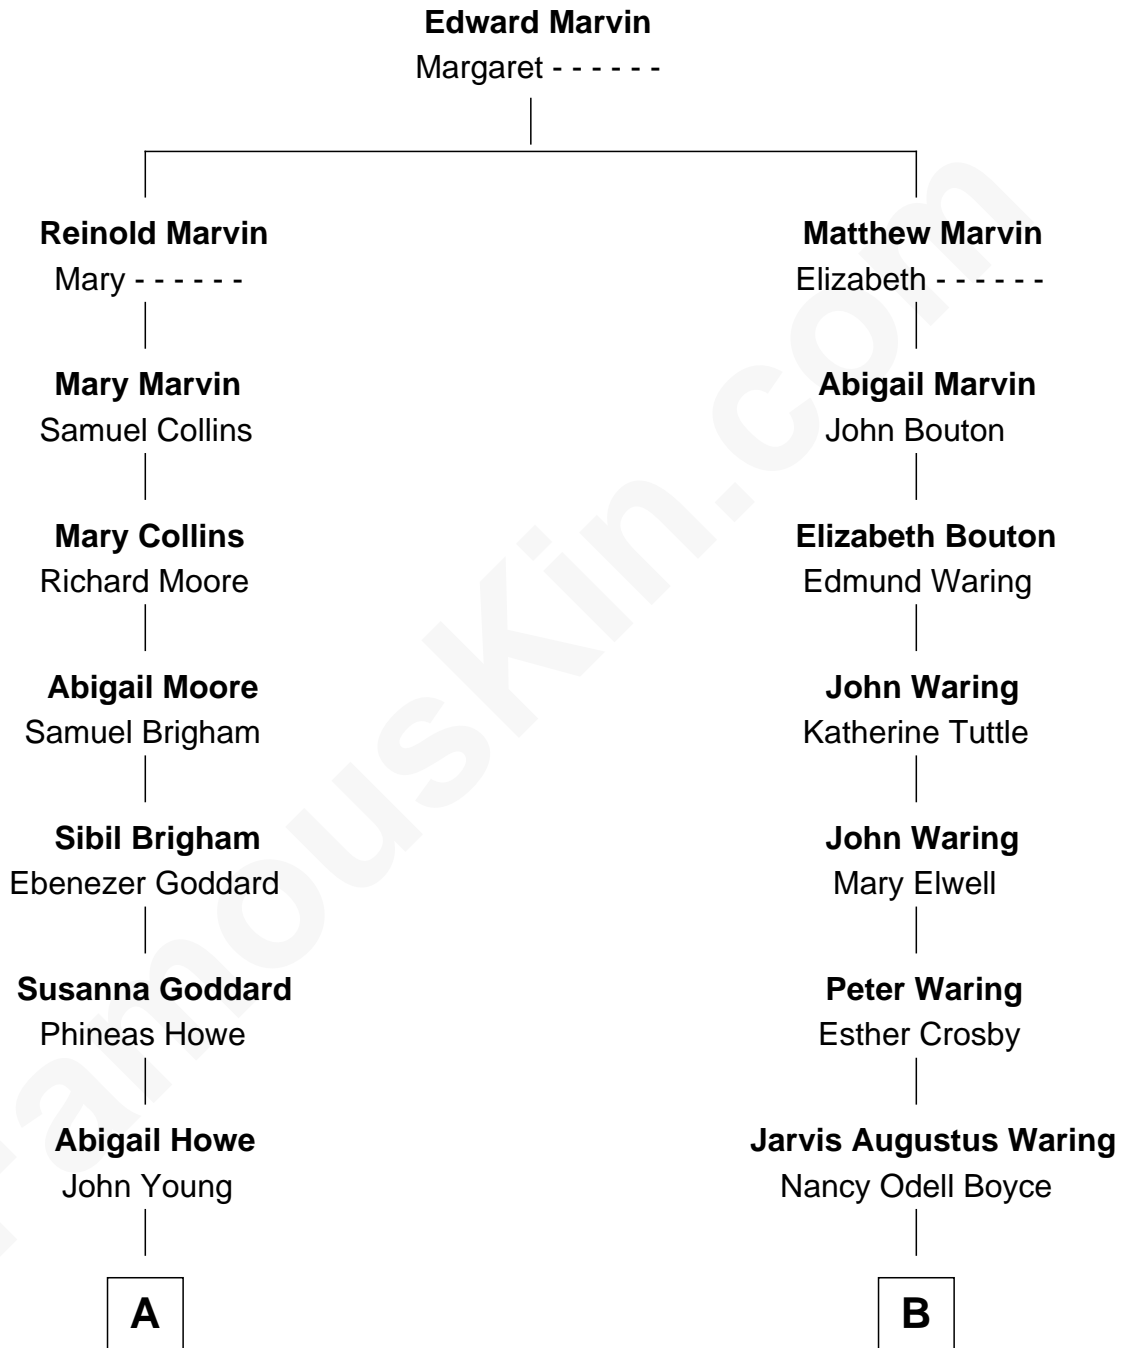

# FamousKin.com Relationship Chart of

**Steve Young**

*NFL Hall of Fame Quarterback*

9th cousin 3 times removed of

**Norman Rockwell**

*American Artist*

**A**

**Joseph Young**  
Jane Adeline Bicknell

**Seymour Bicknell Young**  
Ann Elizabeth Riter

**Seymour Bicknell Young**  
Carlie Louine Clawson

**Scott Richmond Young**  
Louise Leonard

**LeGrande L. Young**  
Sherry Ann Steed

**Steve Young**  
*NFL Hall of Fame Quarterback*