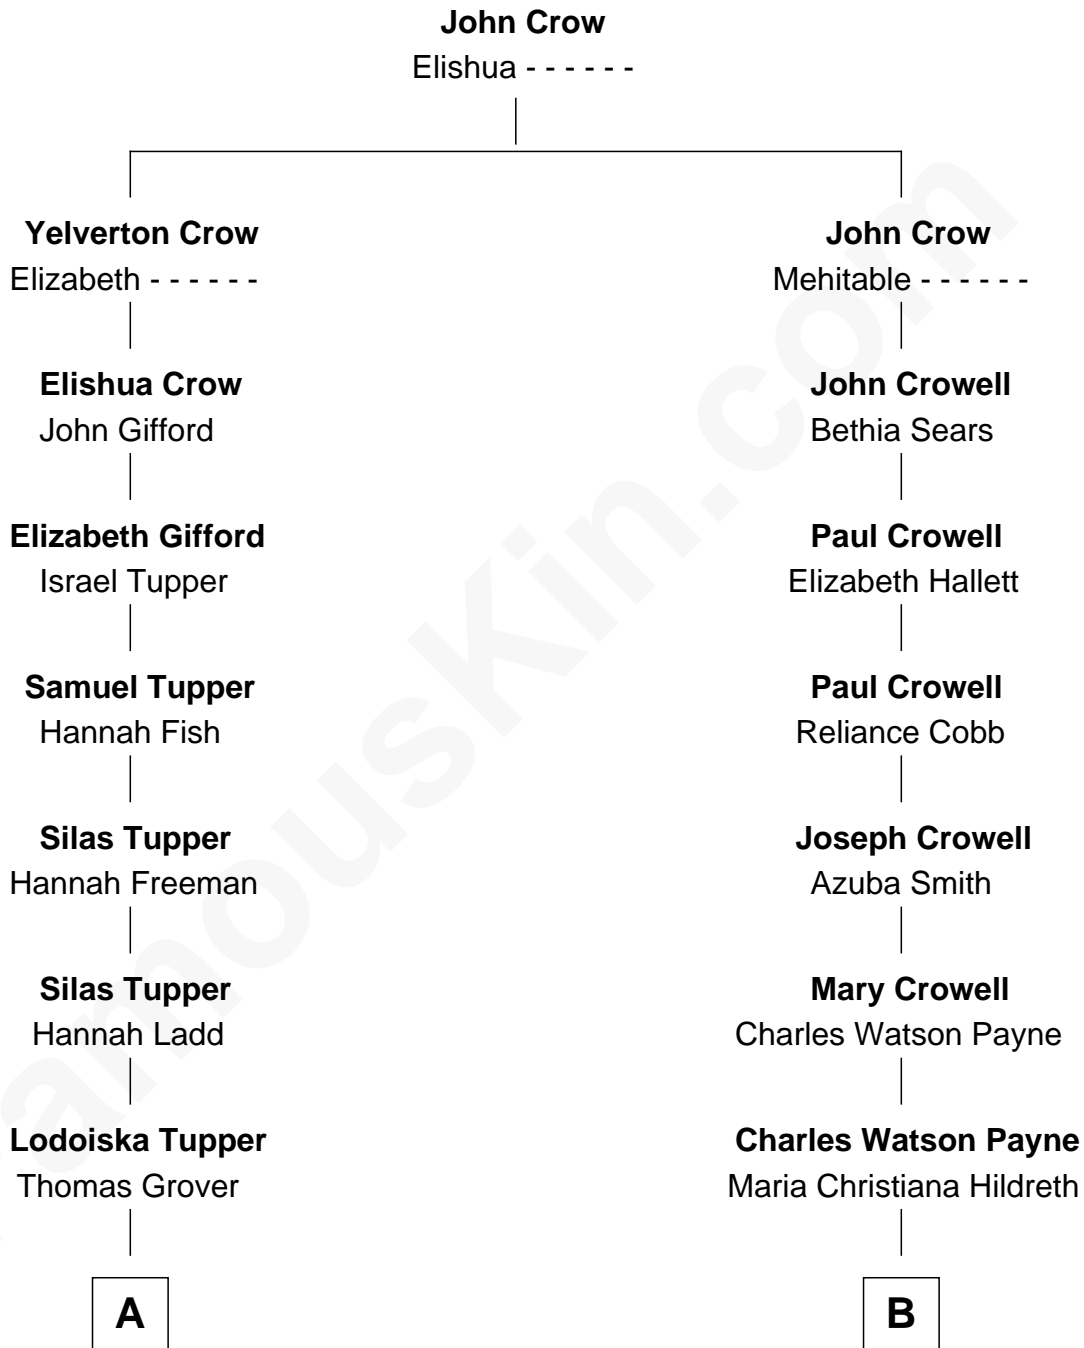

FamousKin.com Relationship Chart of

Steve Young

NFL Hall of Fame Quarterback

11th cousin of

Howard Dean

79th Governor of Vermont

A

Lucy Grover
David Albert Sanders

Mary Ann Sanders
George M. Leonard

Louise Leonard
Scott Richmond Young

LeGrande L. Young
Sherry Ann Steed

Steve Young
NFL Hall of Fame Quarterback

B

Maria L'Hommedieu Payne
Joseph Fahys

Lena Marianne Fahys
Henry Francis Cook

Maria Fahys Cook
Howard Brush Dean

Howard Brush Dean
Andrea Belden Maitland

Howard Dean
79th Governor of Vermont