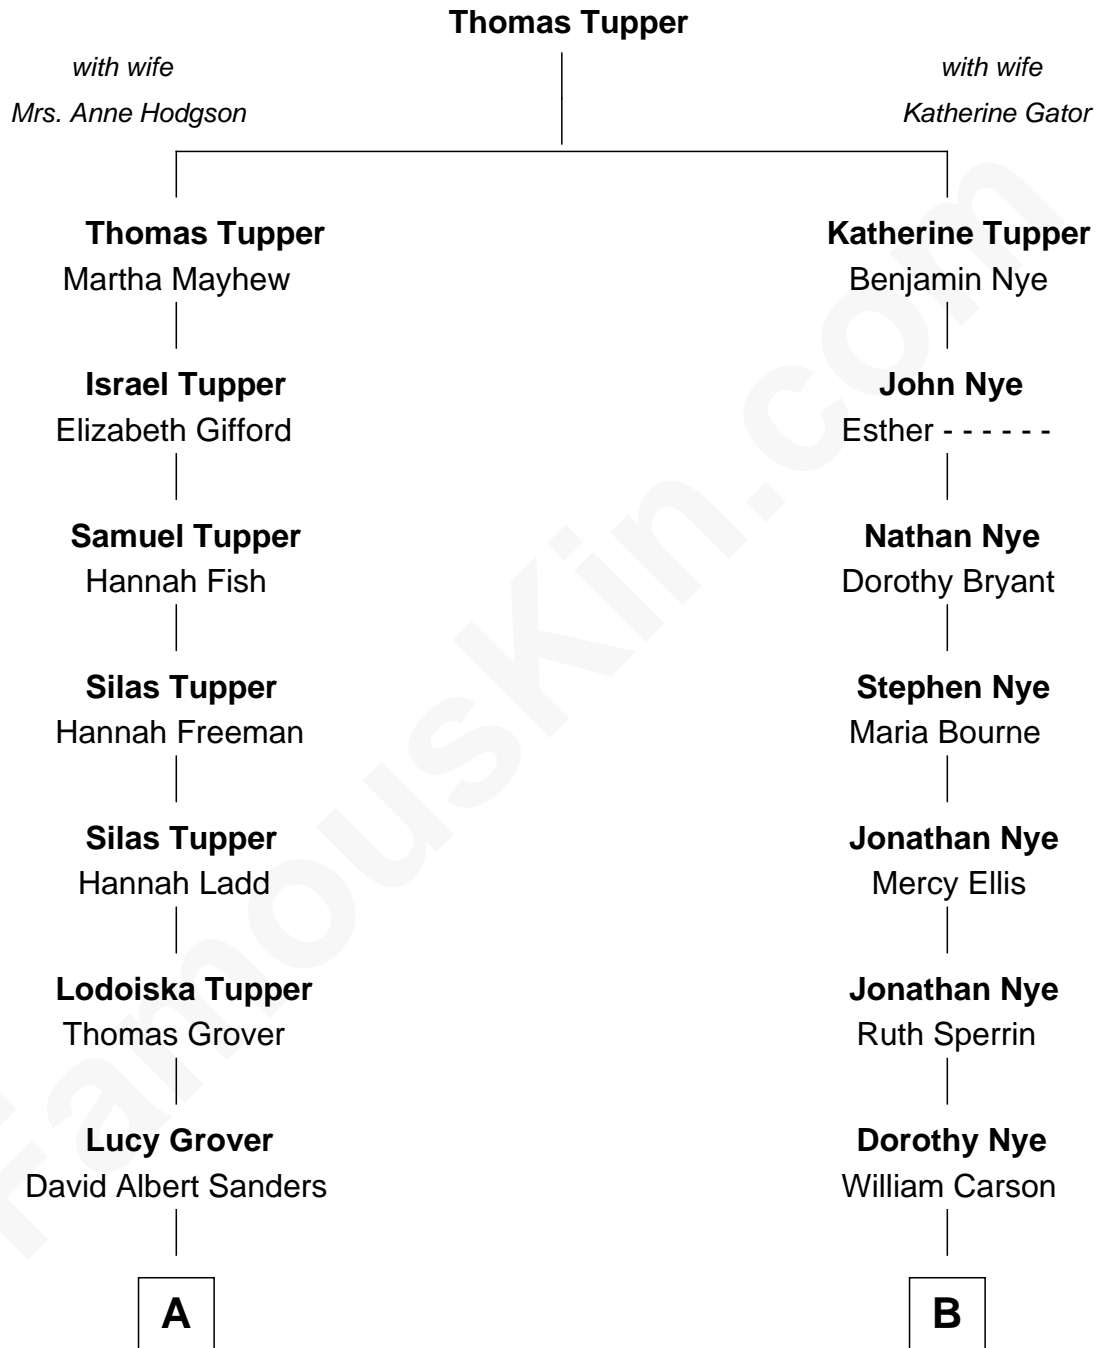

# FamousKin.com Relationship Chart of

**Steve Young**

*NFL Hall of Fame Quarterback*

10th cousin of

**Johnny Carson**

*TV Host - "The Tonight Show"*

**A**

**Mary Ann Sanders**  
George M. Leonard

**Louise Leonard**  
Scott Richmond Young

**LeGrande L. Young**  
Sherry Ann Steed

**Steve Young**  
*NFL Hall of Fame Quarterback*

**B**

**Marshall Carson**  
Emeline Kellogg

**Christopher N. Carson**  
Ella Bernice Hardy