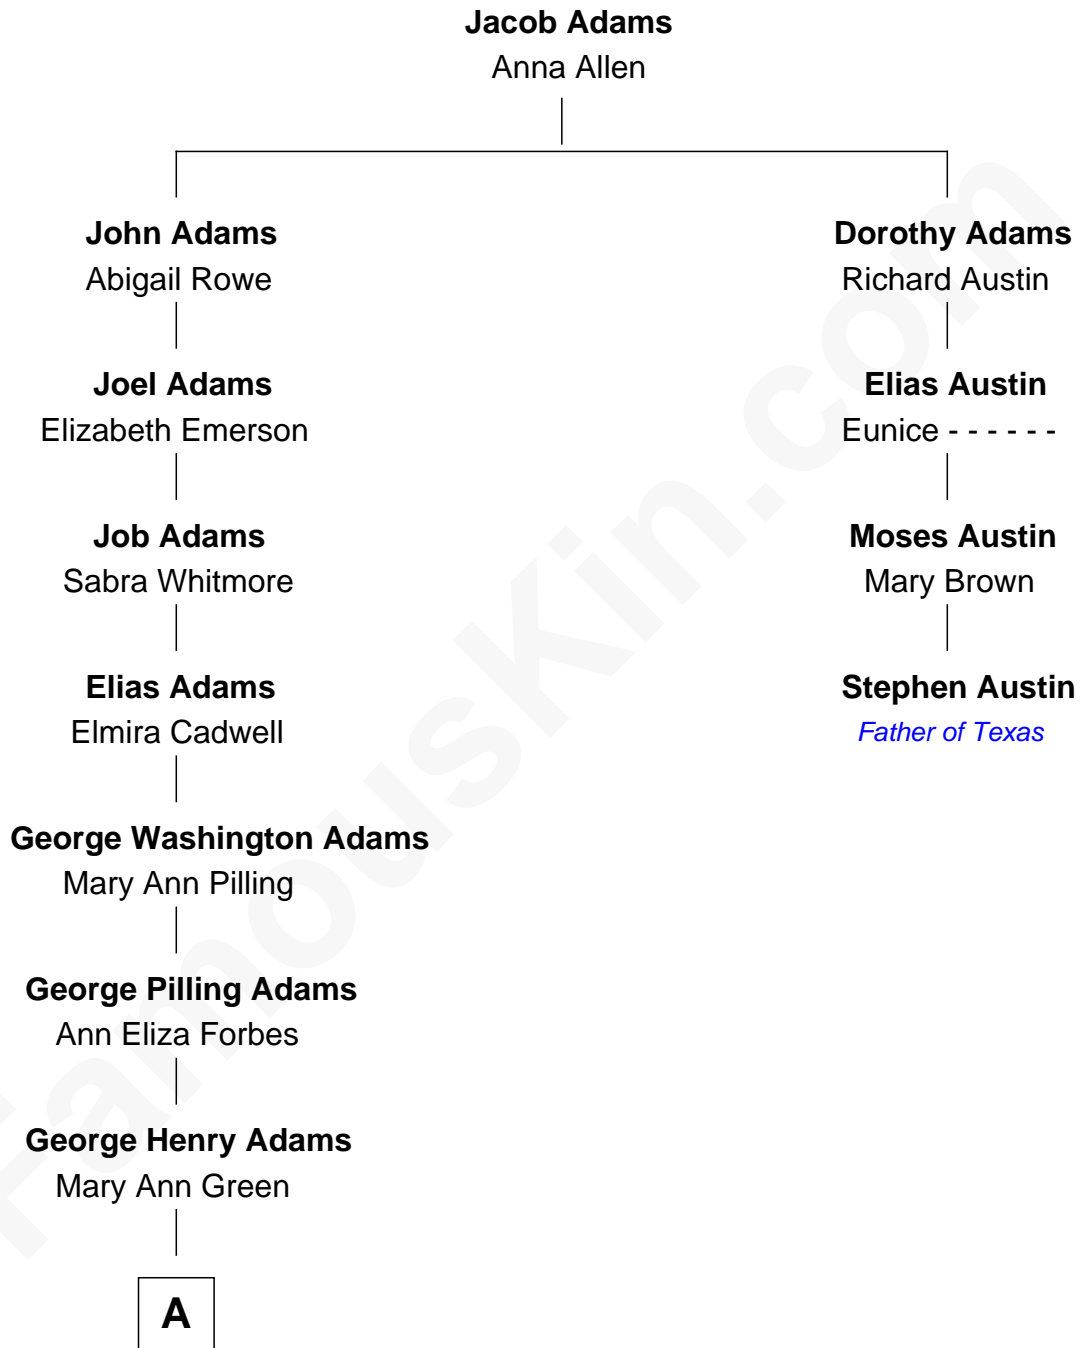

# FamousKin.com

## Relationship Chart of

### Steve Young

NFL Hall of Fame Quarterback

3rd cousin 6 times removed of

**Stephen Austin**  
Father of Texas

**A**

—  
**Mary Ann Adams**  
Arnold Gorin Steed

—  
**Sherry Ann Steed**  
LeGrande L. Young