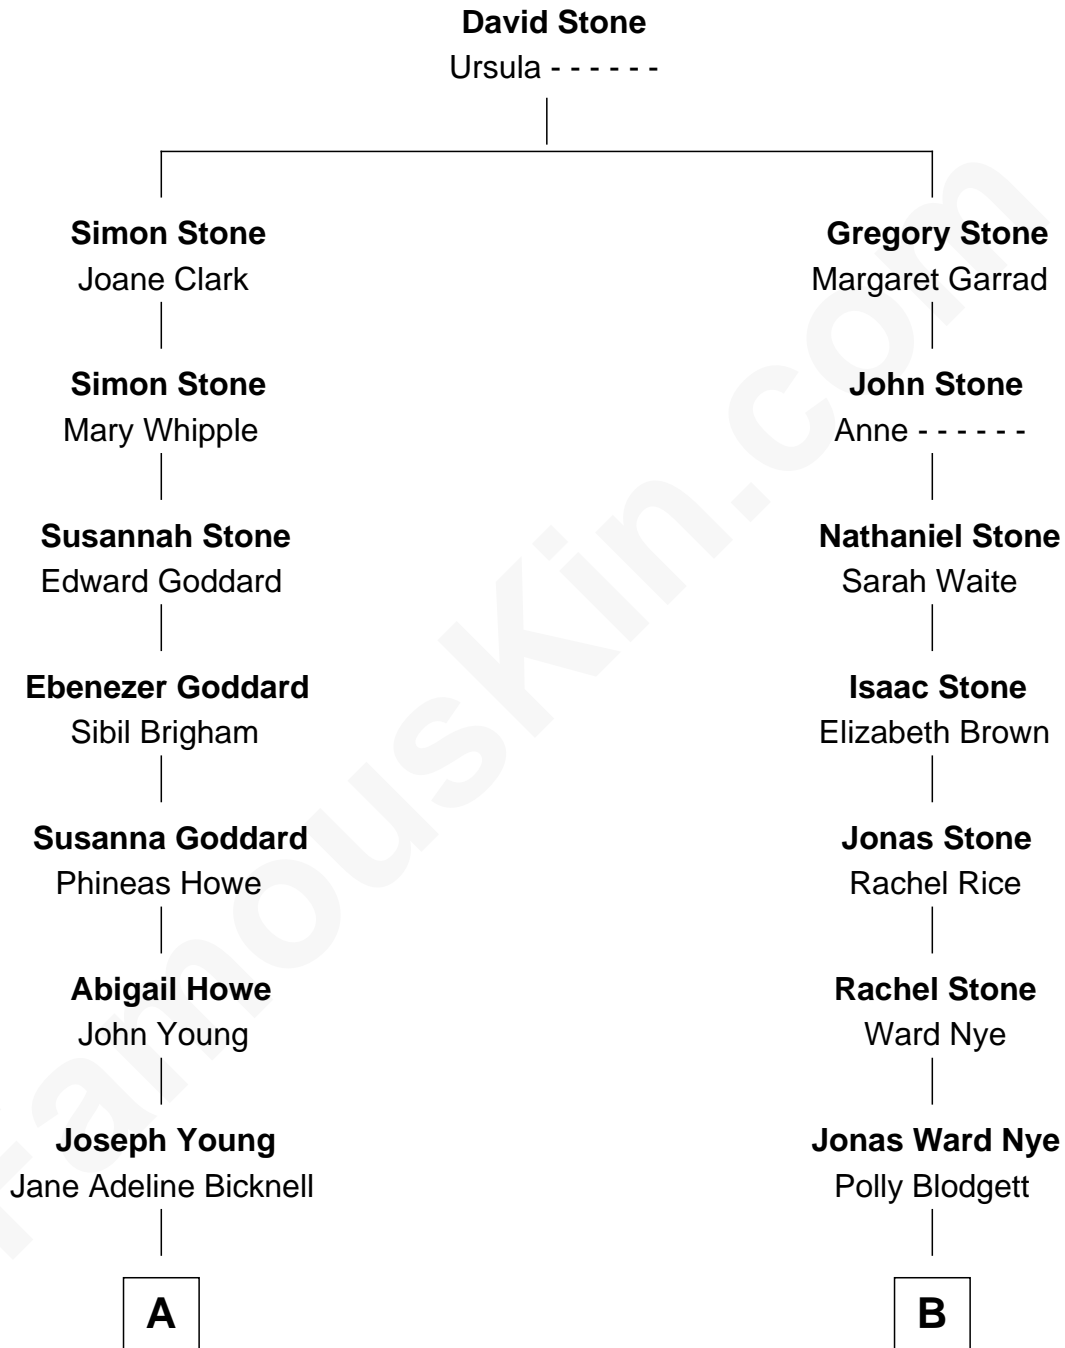

FamousKin.com

Relationship Chart of

Steve Young

NFL Hall of Fame Quarterback

10th cousin 1 time removed of

Bill Nye

TV's *The Science Guy*

A

Seymour Bicknell Young

Ann Elizabeth Riter

Seymour Bicknell Young

Carlie Louine Clawson

Scott Richmond Young

Louise Leonard

LeGrande L. Young

Sherry Ann Steed