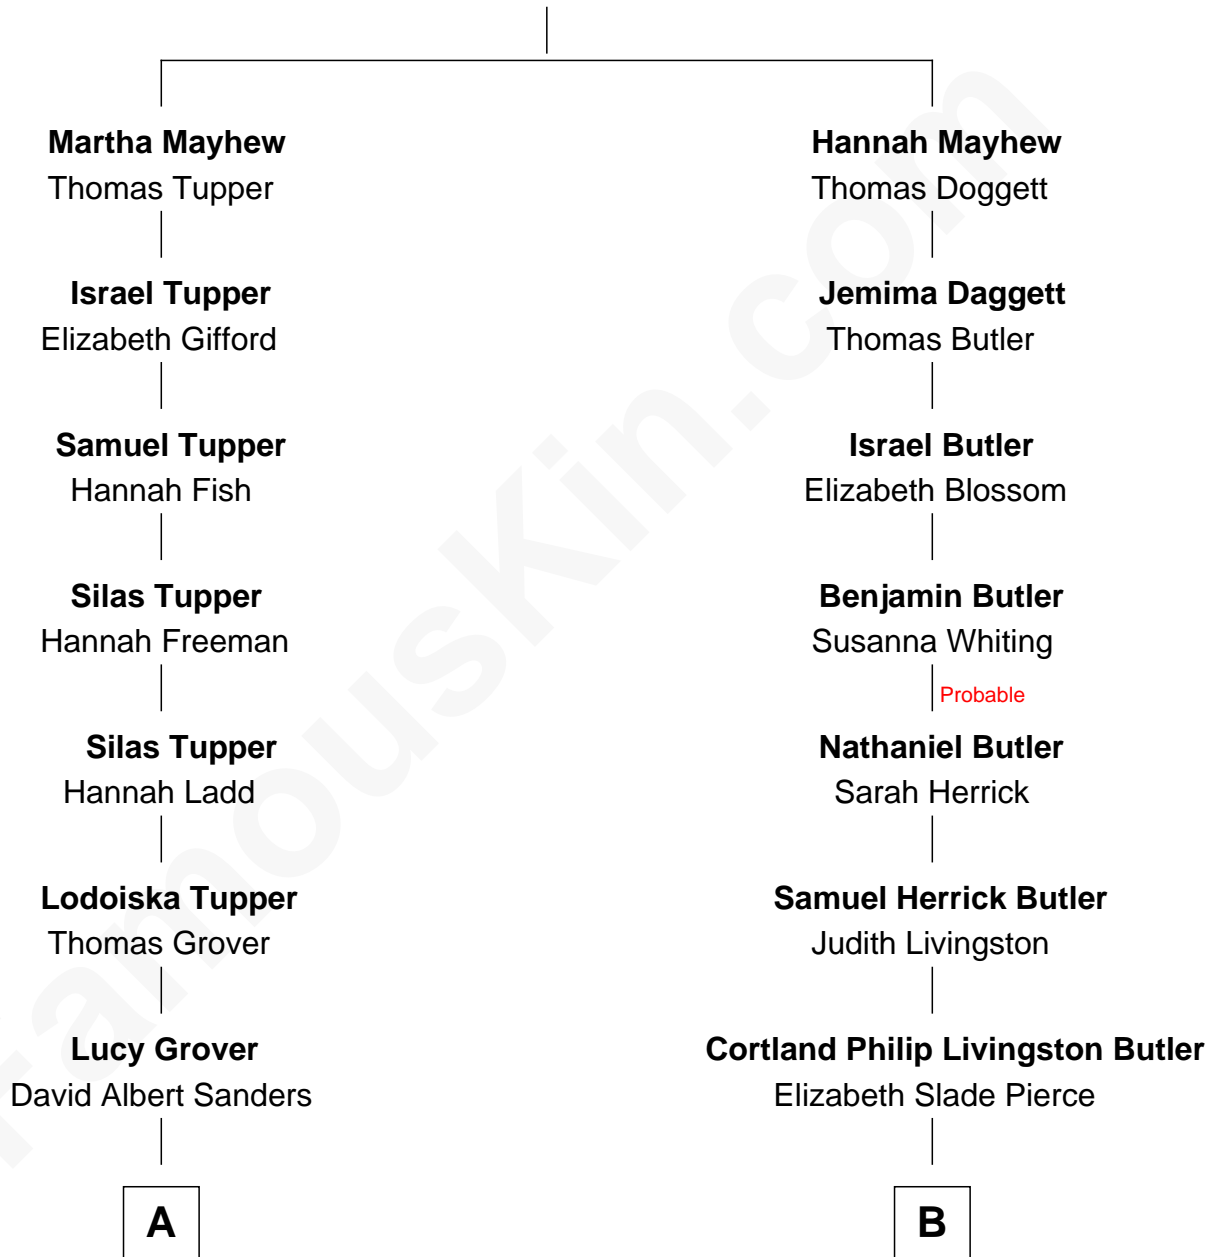

Gov. Thomas Mayhew

Jane Gallion