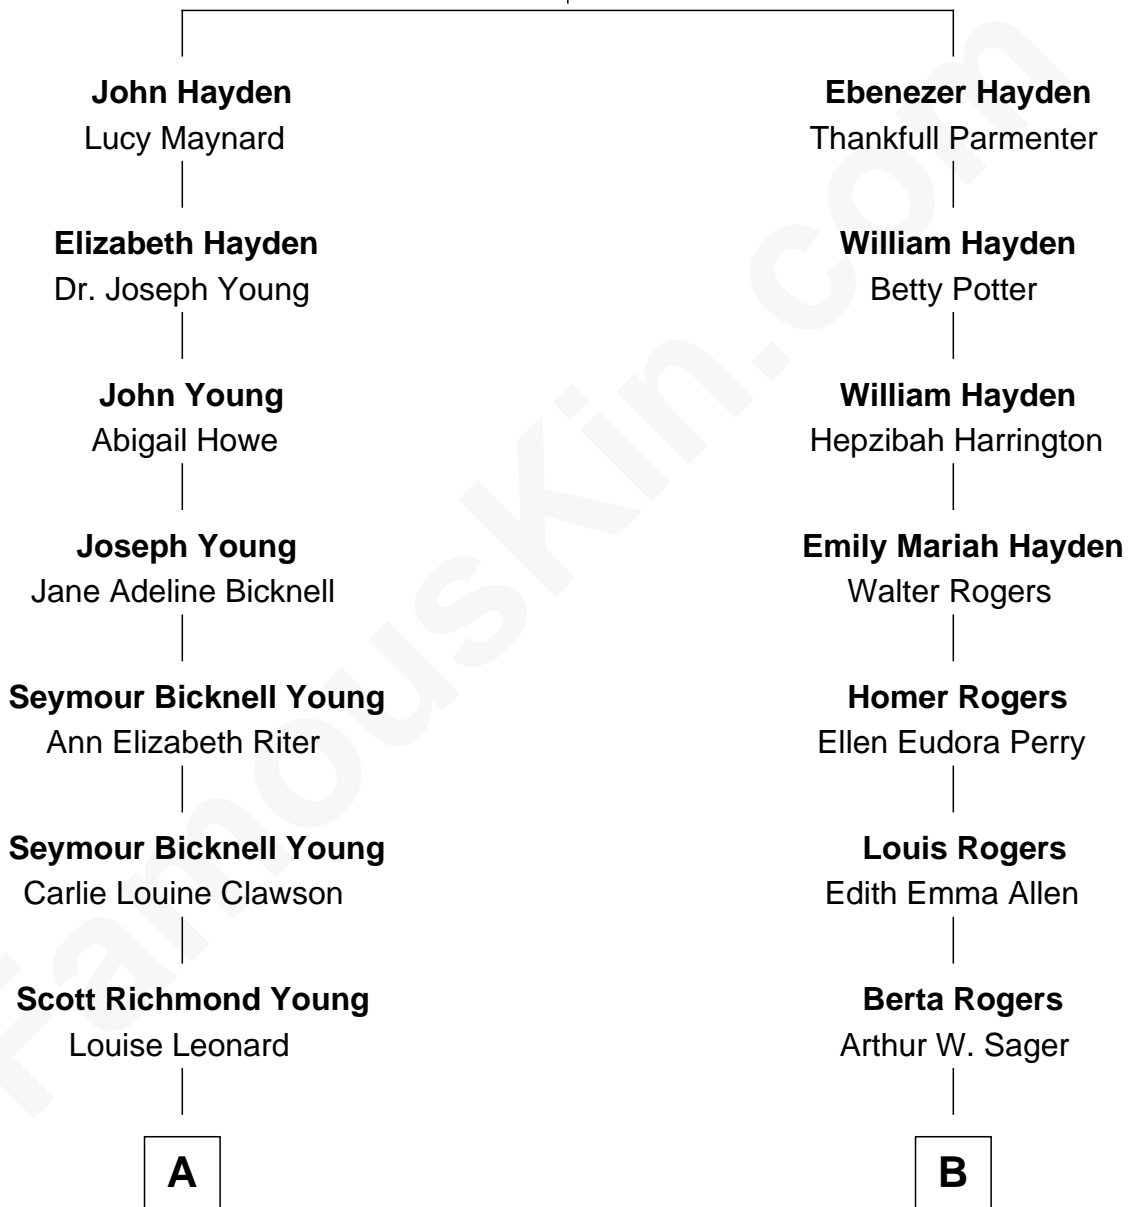

FamousKin.com Relationship Chart of

Steve Young

NFL Hall of Fame Quarterback

8th cousin of

Seth MacFarlane

Actor, Animator, Writer and Producer

Josiah Hayden
Elizabeth Goodenow

A

LeGrande L. Young
Sherry Ann Steed

Steve Young
NFL Hall of Fame Quarterback

B

Ann Perry Sager
Ronald Milton MacFarlane

Seth MacFarlane
Actor, Animator, Writer and Producer