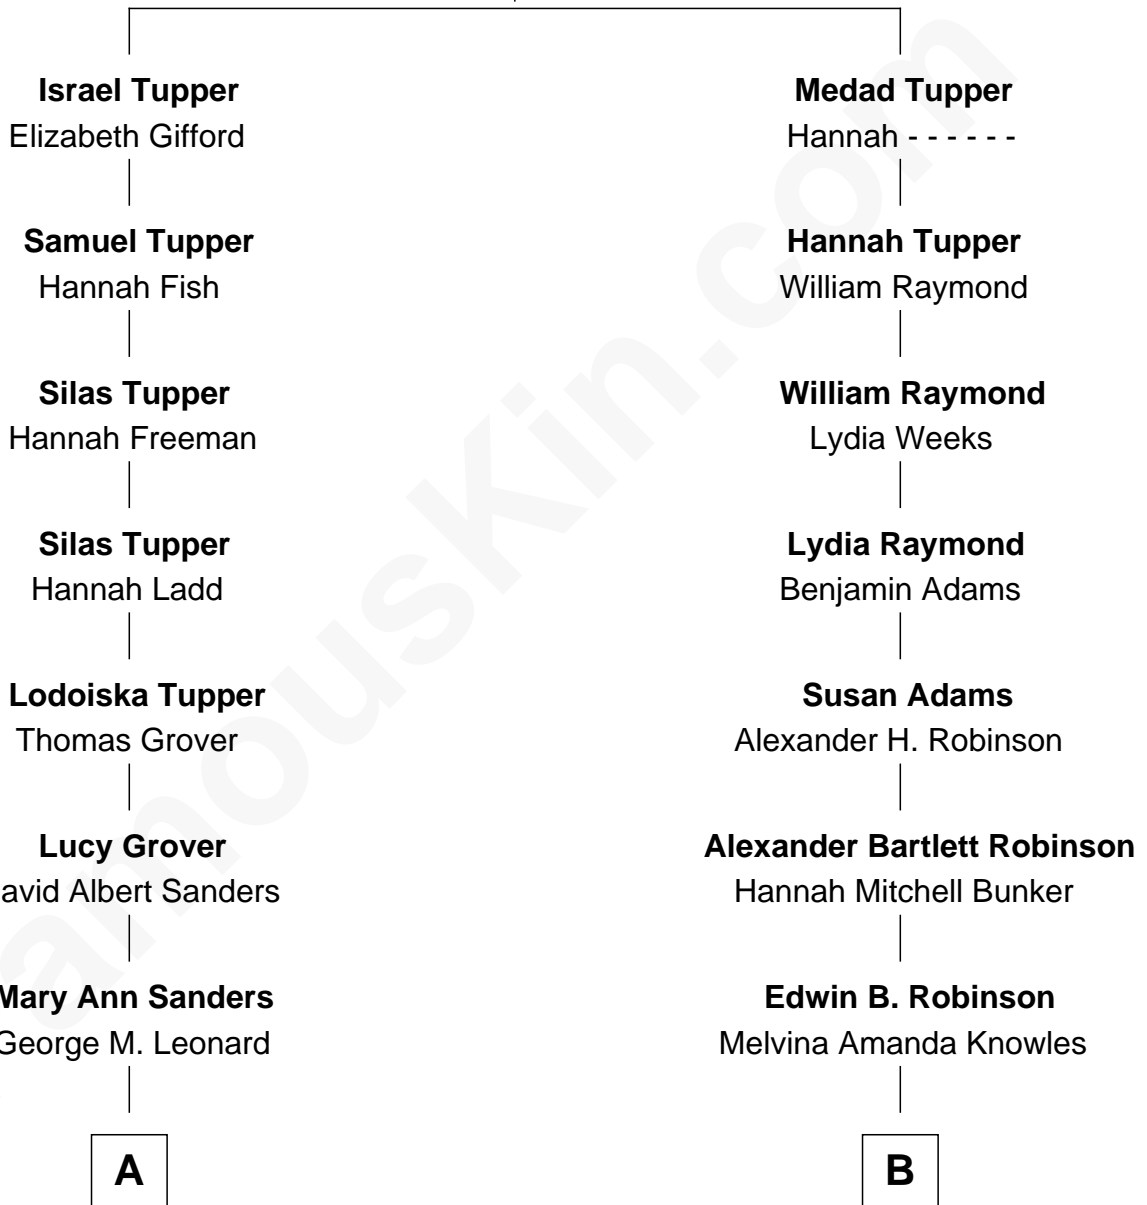

# FamousKin.com Relationship Chart of

**Steve Young**

*NFL Hall of Fame Quarterback*

9th cousin of

**John Lithgow**

*Stage, TV, and Movie Actor*

**Thomas Tupper**  
Martha Mayhew

**A**

**Louise Leonard**  
Scott Richmond Young

**LeGrande L. Young**  
Sherry Ann Steed

**Steve Young**  
*NFL Hall of Fame Quarterback*

**B**

**Ina Berenice Robinson**  
Arthur Washington Lithgow

**Arthur Washington Lithgow**  
Sarah Jane Price

**John Lithgow**  
*Stage, TV, and Movie Actor*

FamousKin.com