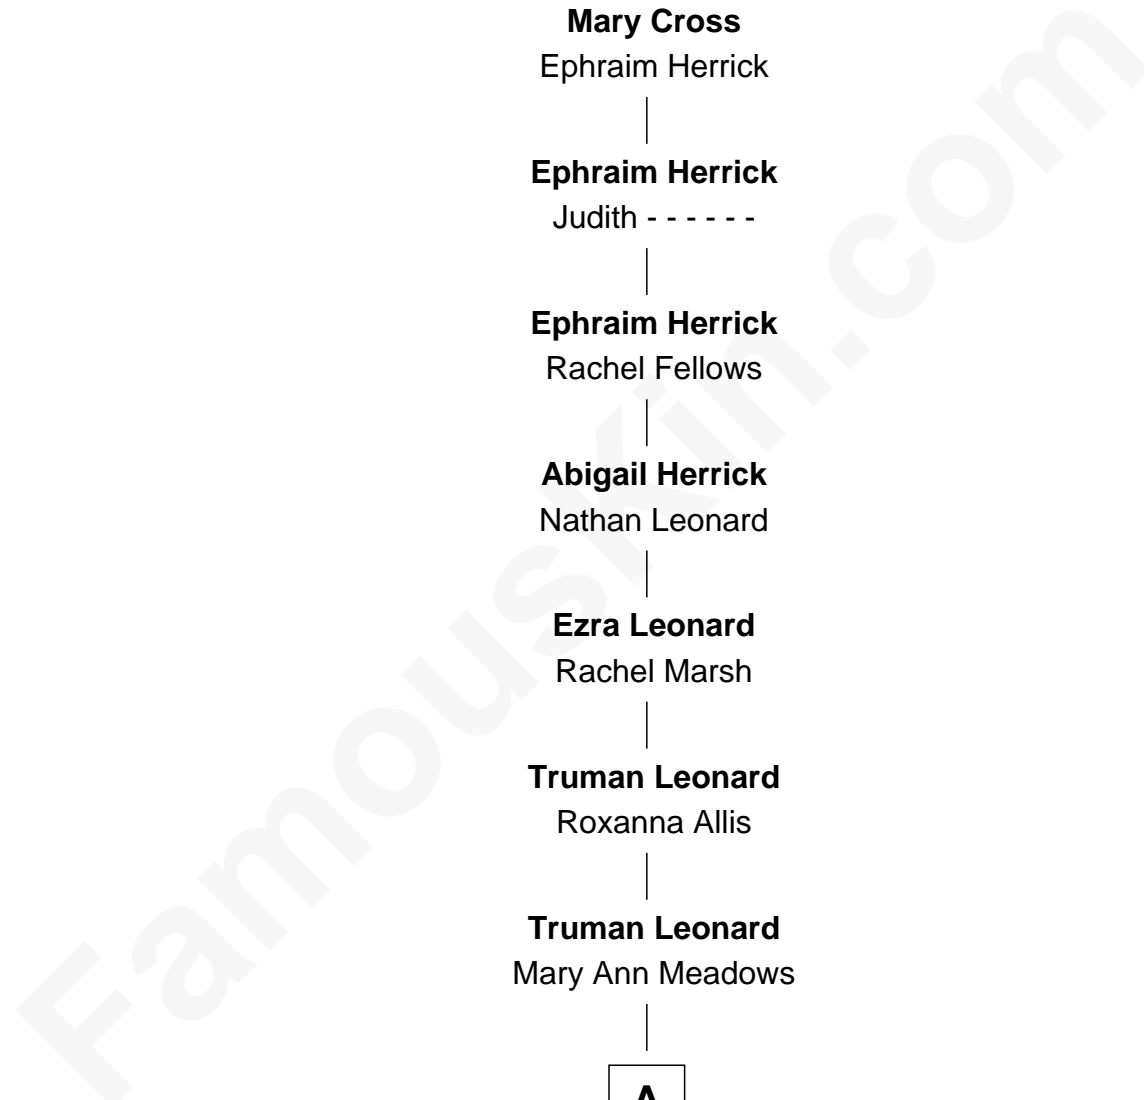

FamousKin.com Relationship Chart of

Steve Young

NFL Hall of Fame Quarterback

9th Great-grandson of

Robert Cross

(c1612 - c1695) Great Migration Immigrant 1635

Robert Cross

Anna Jordan

Ezra Leonard

Rachel Marsh

Truman Leonard

Roxanna Allis

Truman Leonard

Mary Ann Meadows

A

A