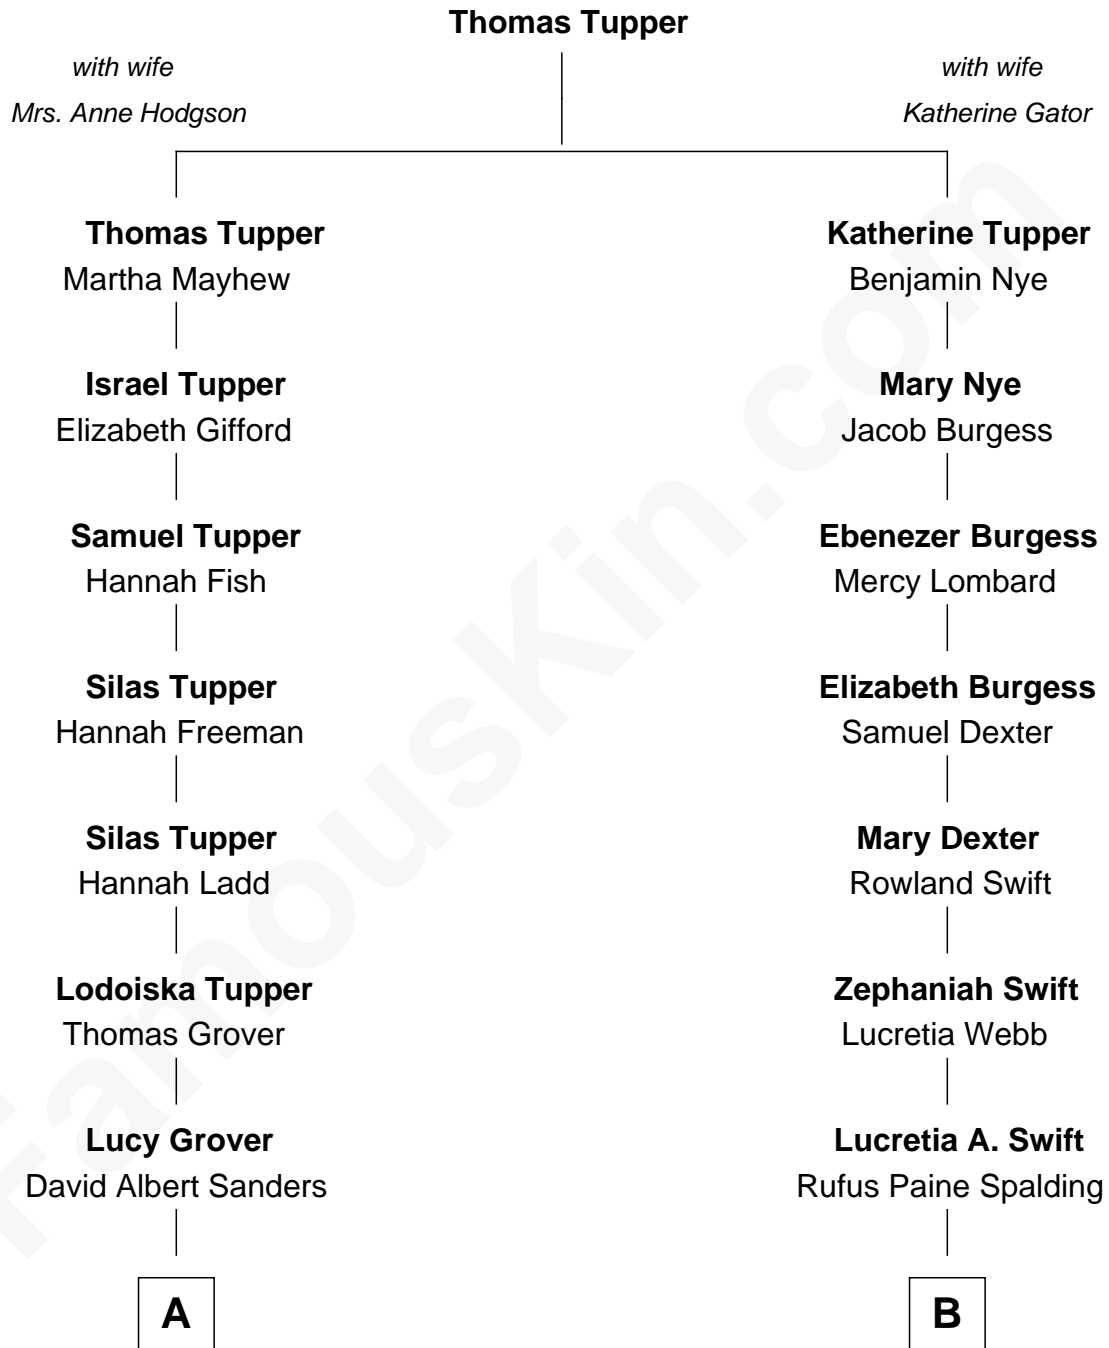

FamousKin.com

Relationship Chart of

Steve Young

NFL Hall of Fame Quarterback

8th cousin 2 times removed of

William Rufus Day

36th U.S. Secretary of State

A

Mary Ann Sanders
George M. Leonard

Louise Leonard
Scott Richmond Young

LeGrande L. Young
Sherry Ann Steed

Steve Young
NFL Hall of Fame Quarterback

B

Emily Swift Spalding
Luther Day

William Rufus Day
36th U.S. Secretary of State