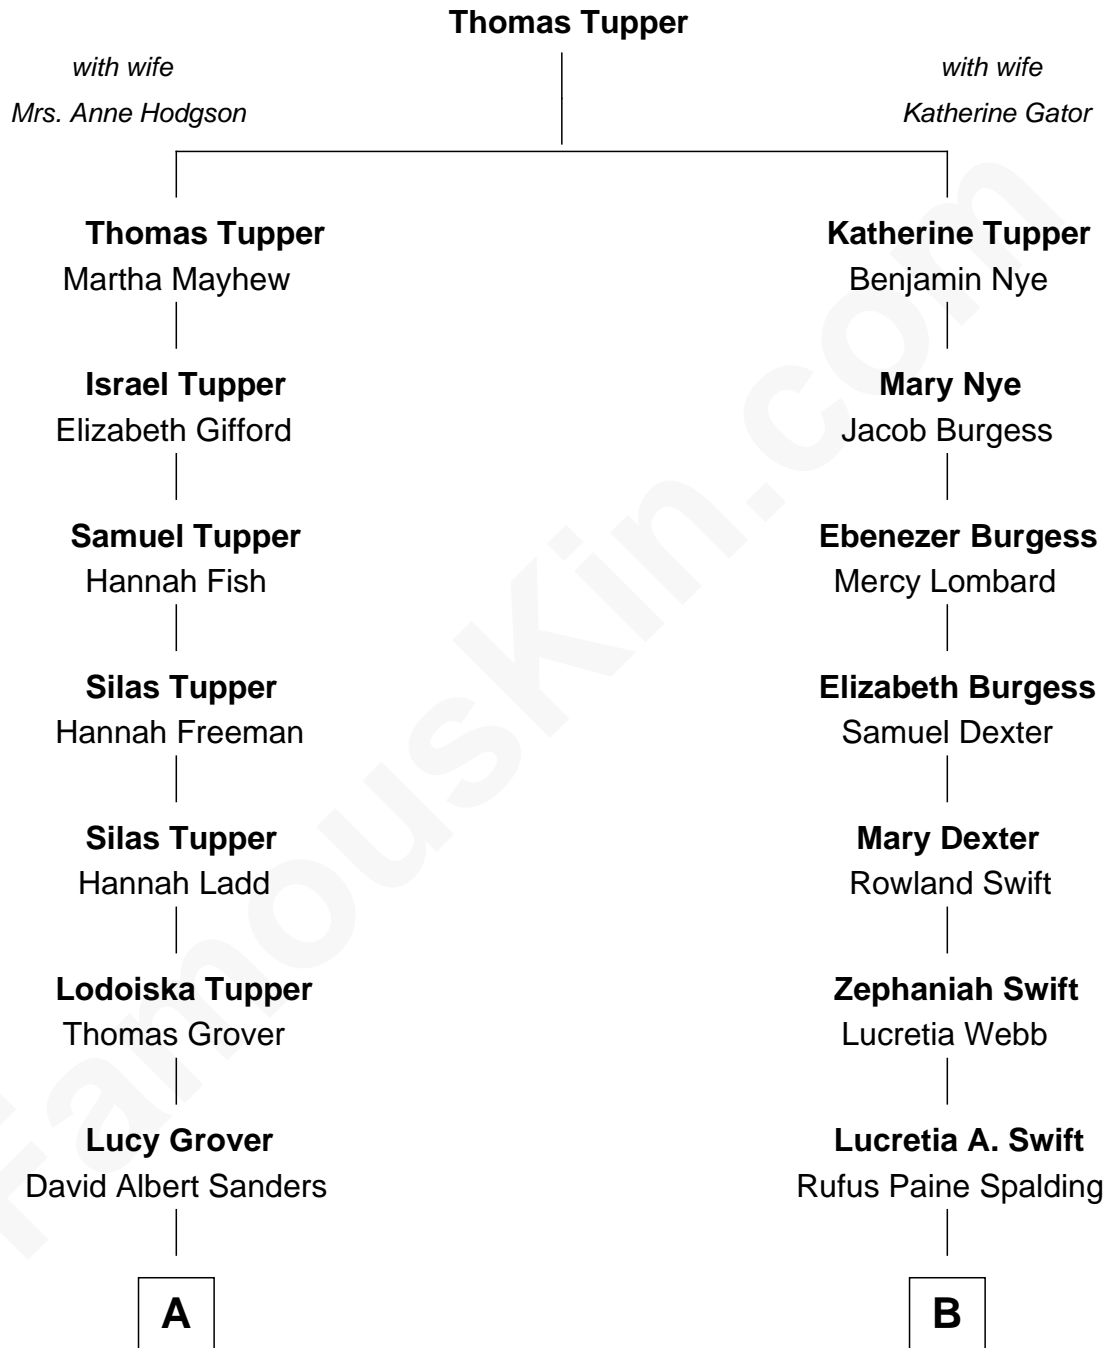

FamousKin.com

Relationship Chart of

Steve Young

NFL Hall of Fame Quarterback

10th cousin 2 times removed of

Anna Gunn

TV and Movie Actress

A

Mary Ann Sanders
George M. Leonard

Louise Leonard
Scott Richmond Young

LeGrande L. Young
Sherry Ann Steed

Steve Young
NFL Hall of Fame Quarterback

B

Emily Swift Spalding
Luther Day

William Rufus Day
Mary Elizabeth Schaefer