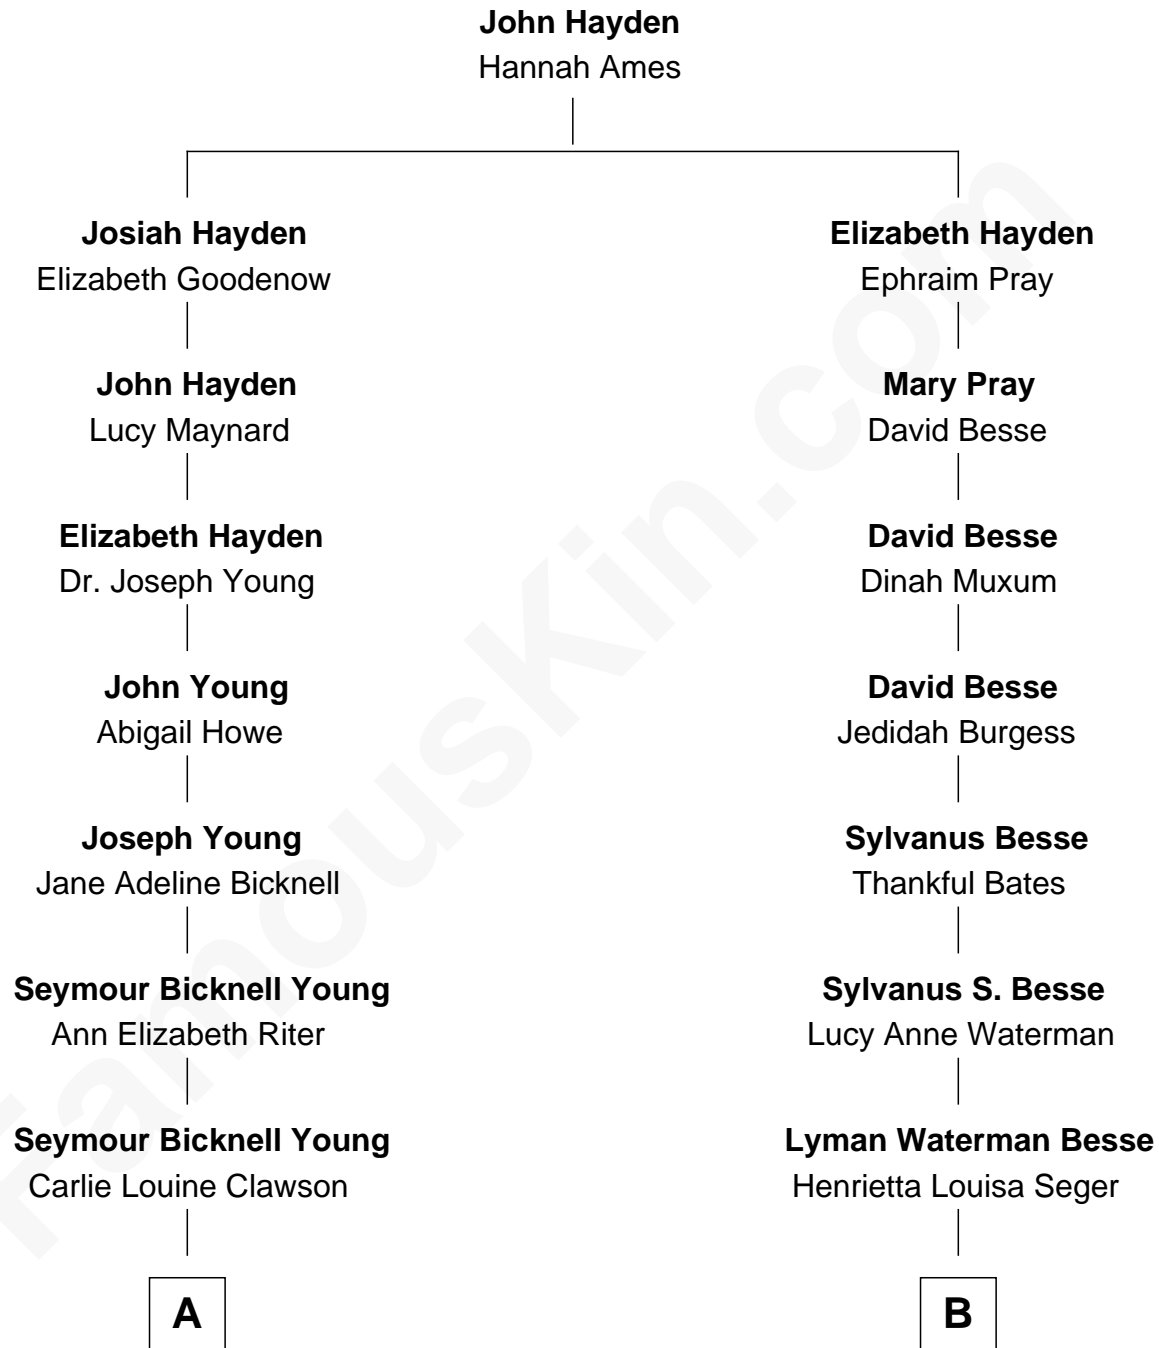

## Relationship Chart of

### Steve Young

NFL Hall of Fame Quarterback

9th cousin 1 time removed of

**Jordana Brewster**

TV and Movie Actress

**A**

**Scott Richmond Young**

Louise Leonard

**LeGrande L. Young**

Sherry Ann Steed

**Steve Young**

*NFL Hall of Fame Quarterback*

**B**

**Florence Foster Besse**

Kingman Brewster

**Kingman Brewster**

Mary Louise Phillips

**Alden Brewster**

Maria João Leão de Sousa

**Jordana Brewster**

*TV and Movie Actress*