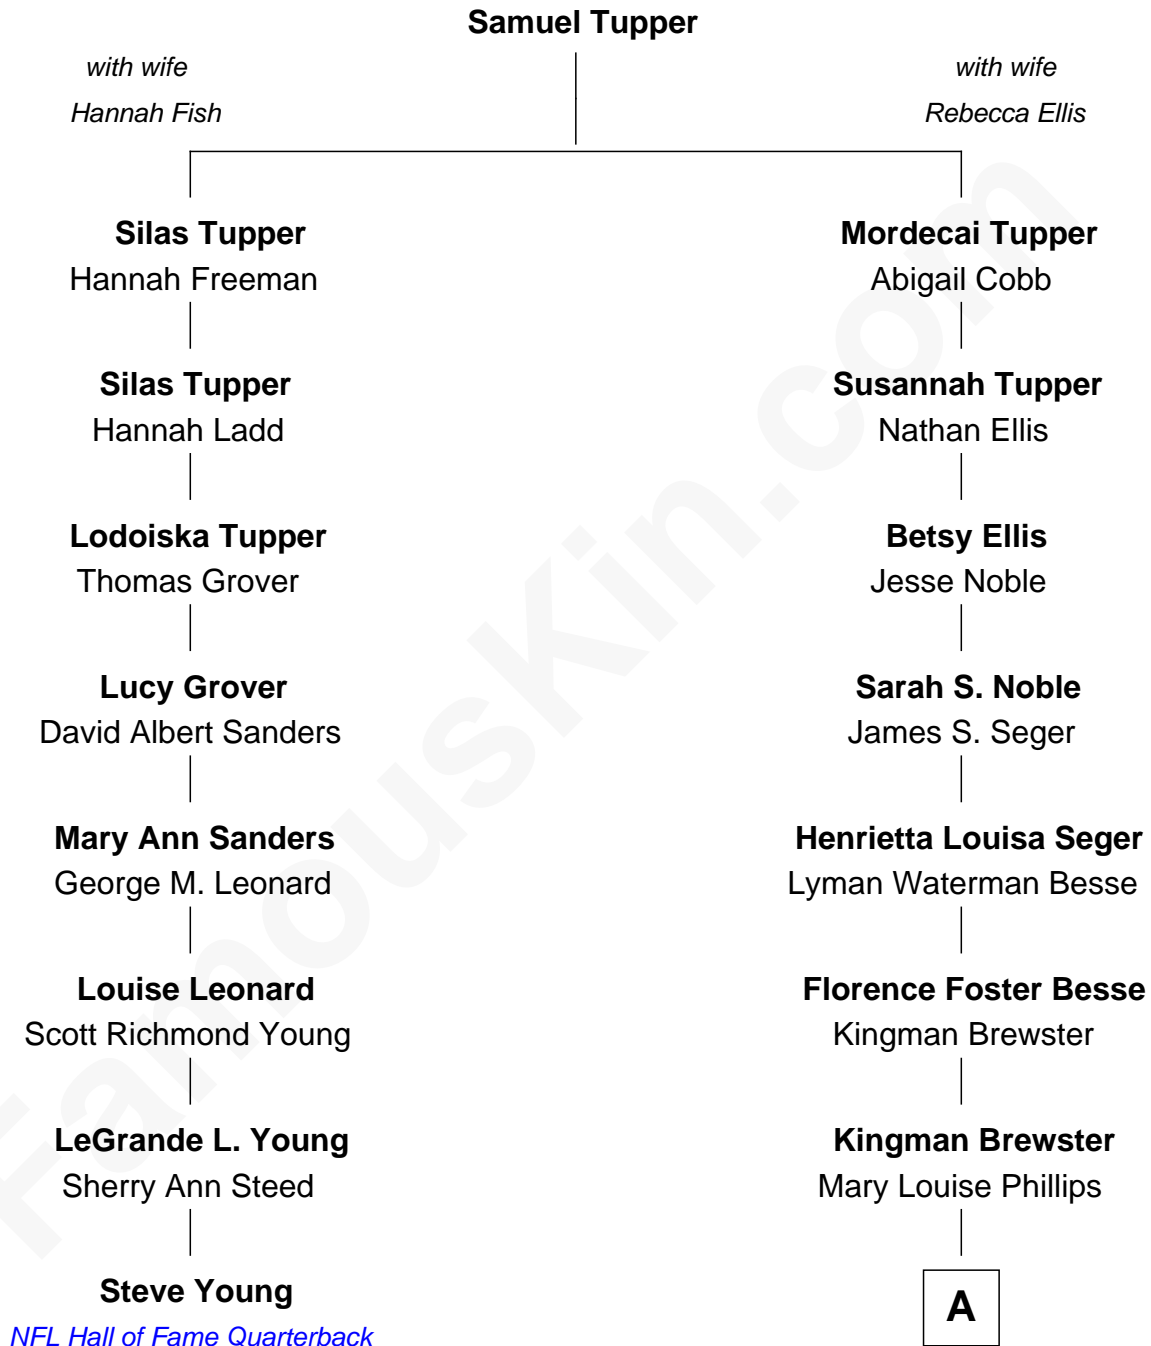

FamousKin.com

Relationship Chart of

Steve Young

NFL Hall of Fame Quarterback

7th cousin 1 time removed of

Jordana Brewster

TV and Movie Actress

A

Alden Brewster
Maria João Leão de Sousa

Jordana Brewster
TV and Movie Actress

FamousKin.com