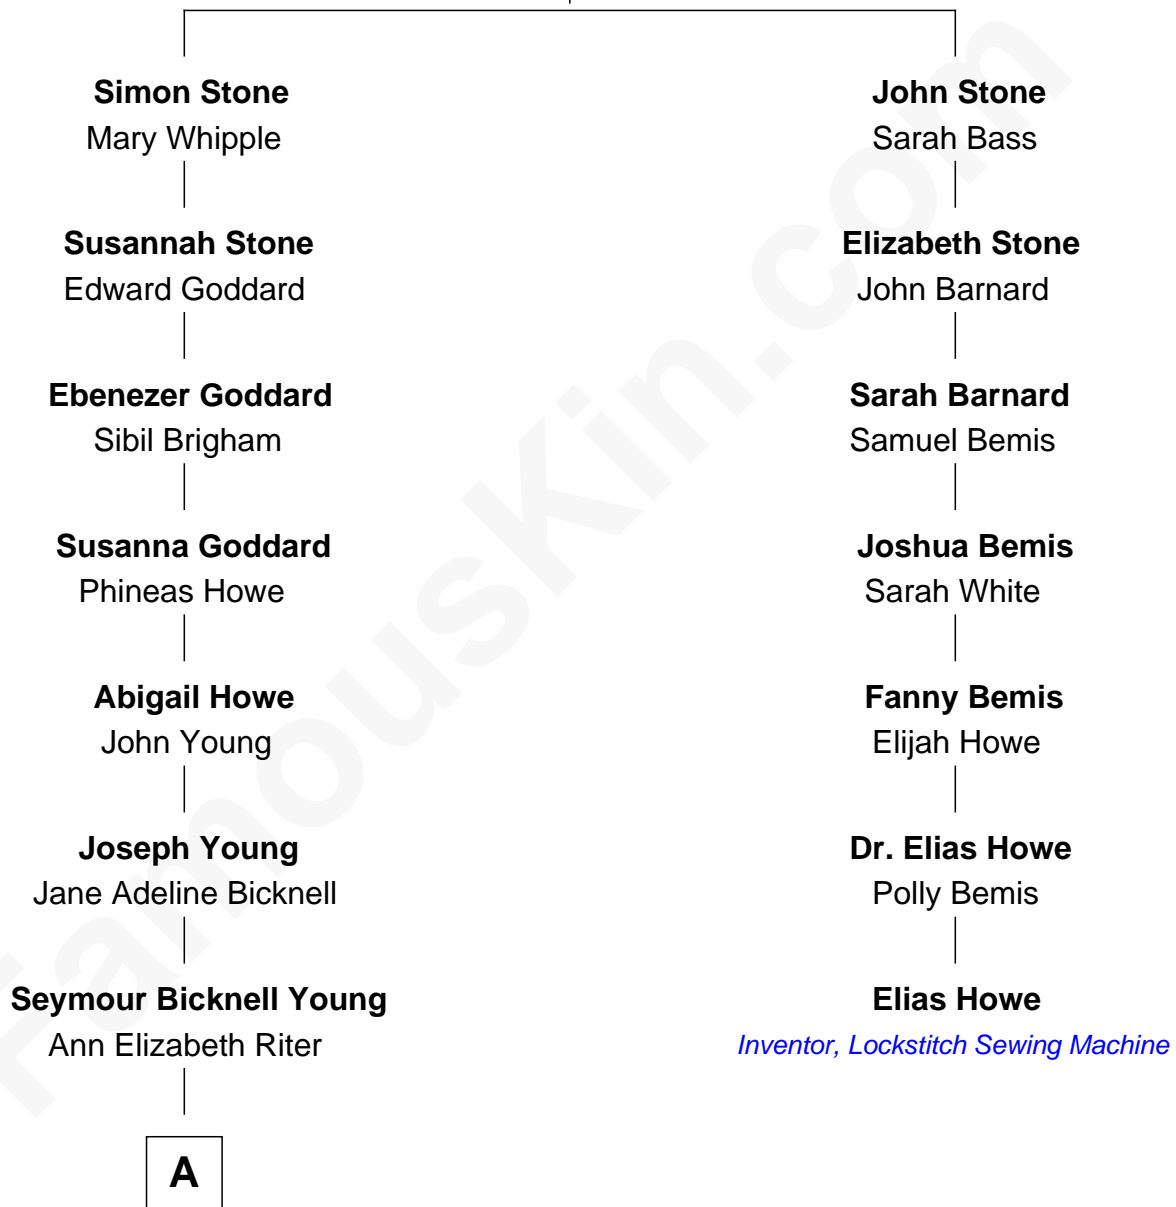

## Relationship Chart of

### Steve Young

NFL Hall of Fame Quarterback

6th cousin 4 times removed of

### Elias Howe

Inventor, Lockstitch Sewing Machine

**Simon Stone**

Joane Clark

**A**

|  
**Seymour Bicknell Young**

Carlie Louine Clawson

|  
**Scott Richmond Young**