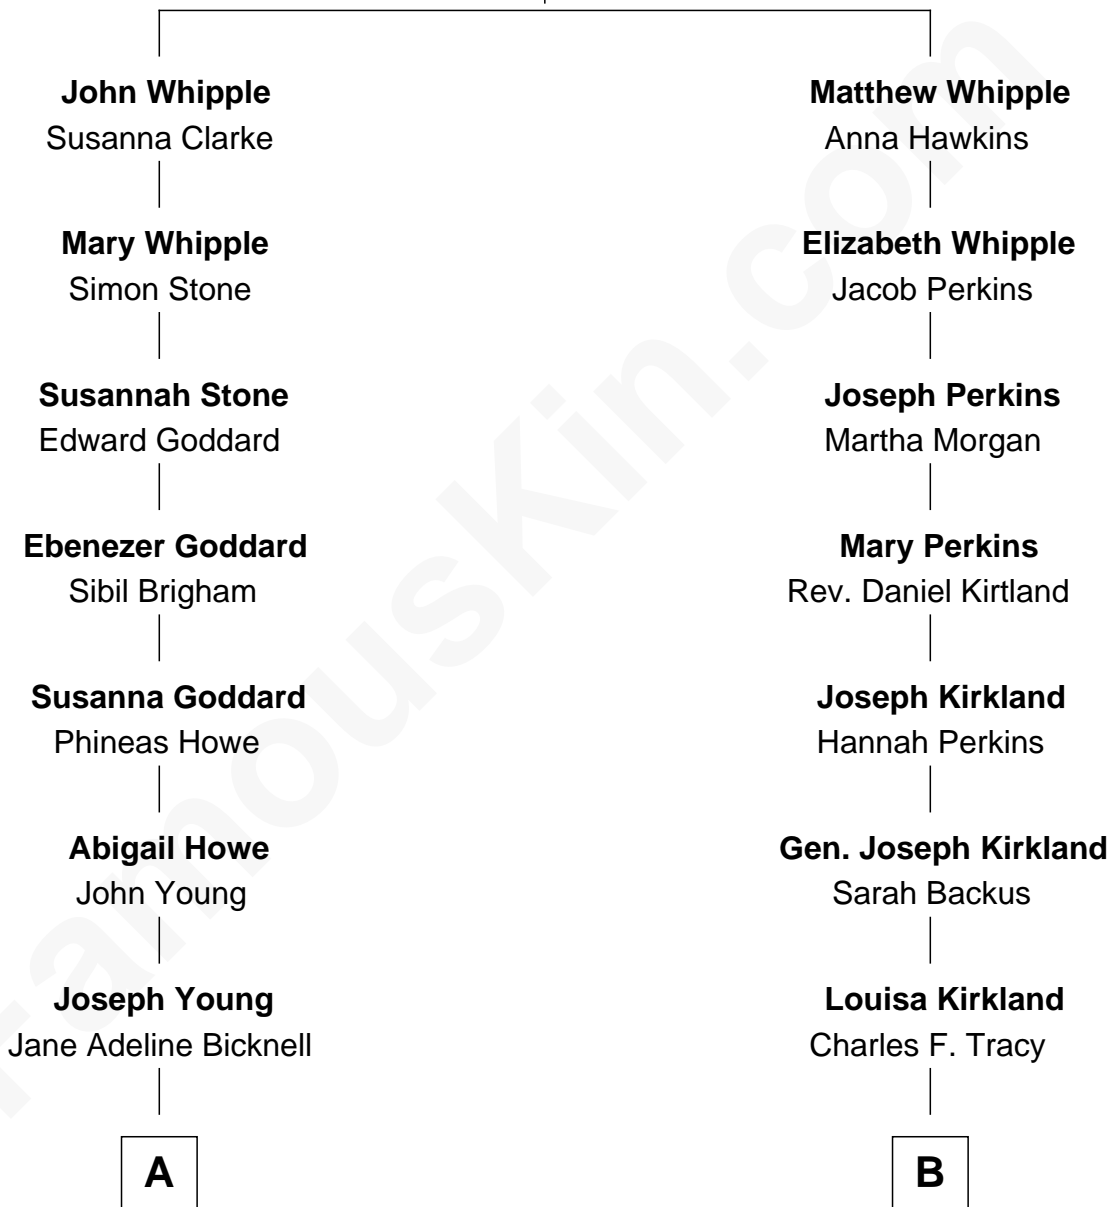

FamousKin.com

Relationship Chart of

Steve Young

NFL Hall of Fame Quarterback

10th cousin 1 time removed of

John Adams Morgan

1952 Olympic Sailing Gold Medalist

Matthew Whipple

Joan - - - - -

A

Seymour Bicknell Young

Ann Elizabeth Riter

Seymour Bicknell Young

Carlie Louine Clawson

Scott Richmond Young

Louise Leonard