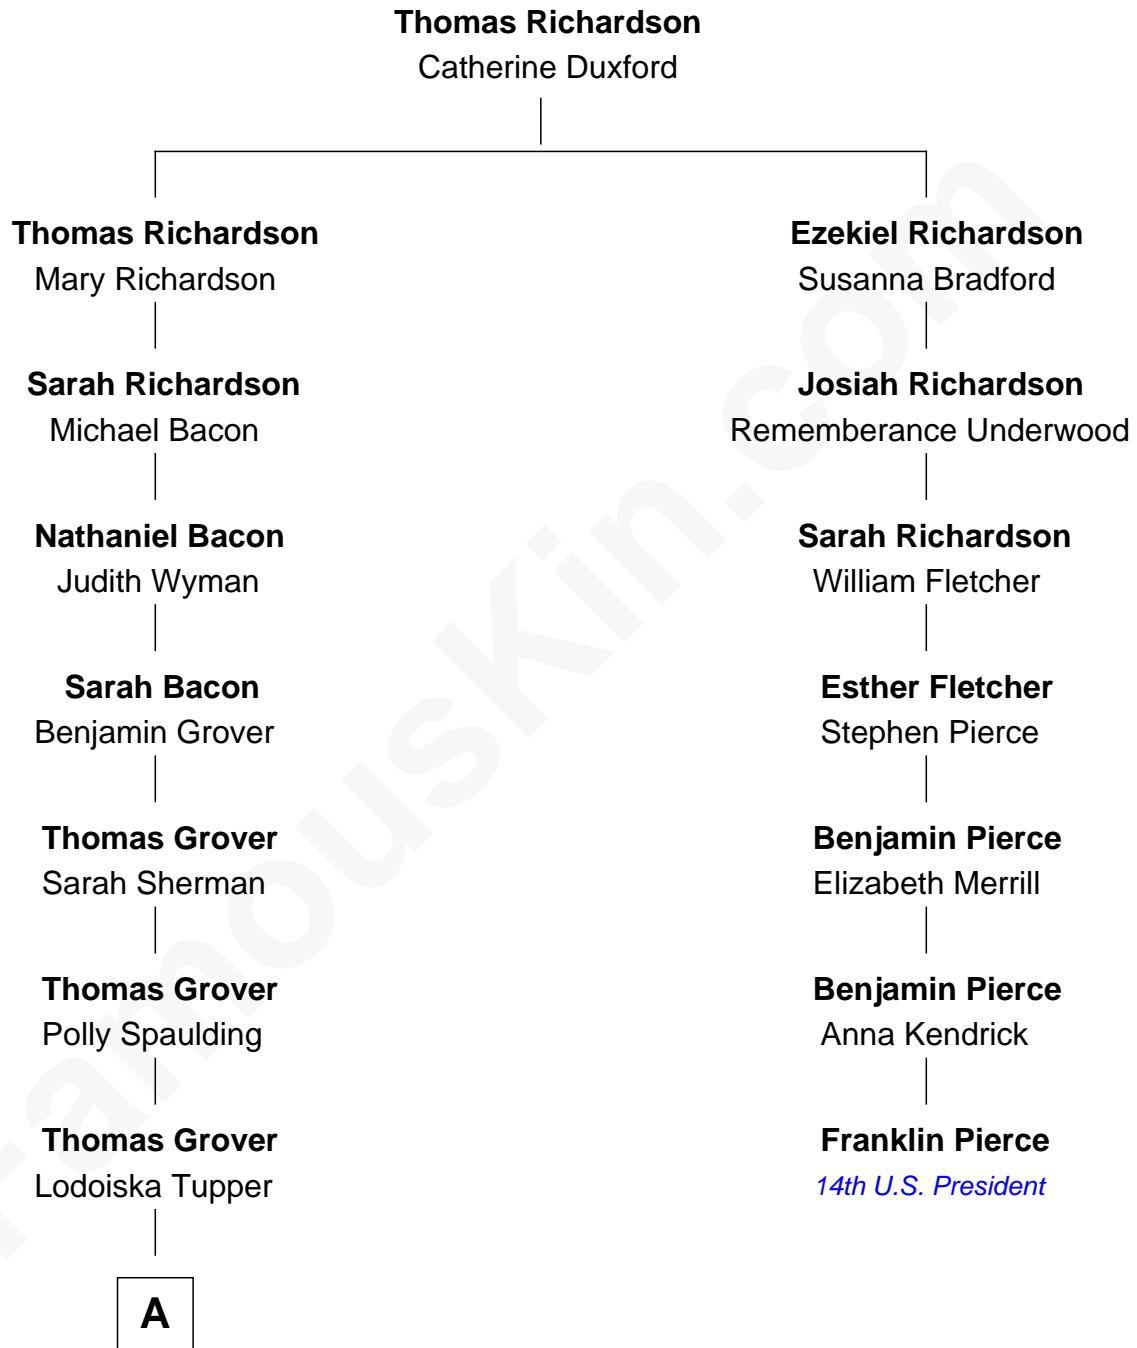

FamousKin.com

Relationship Chart of

Steve Young

NFL Hall of Fame Quarterback

6th cousin 5 times removed of

Franklin Pierce

14th U.S. President

A

—
Lucy Grover
David Albert Sanders

—
Mary Ann Sanders
George M. Leonard

—
Louise Leonard
Scott Richmond Young

—
LeGrande L. Young
Sherry Ann Steed

—
Steve Young
NFL Hall of Fame Quarterback