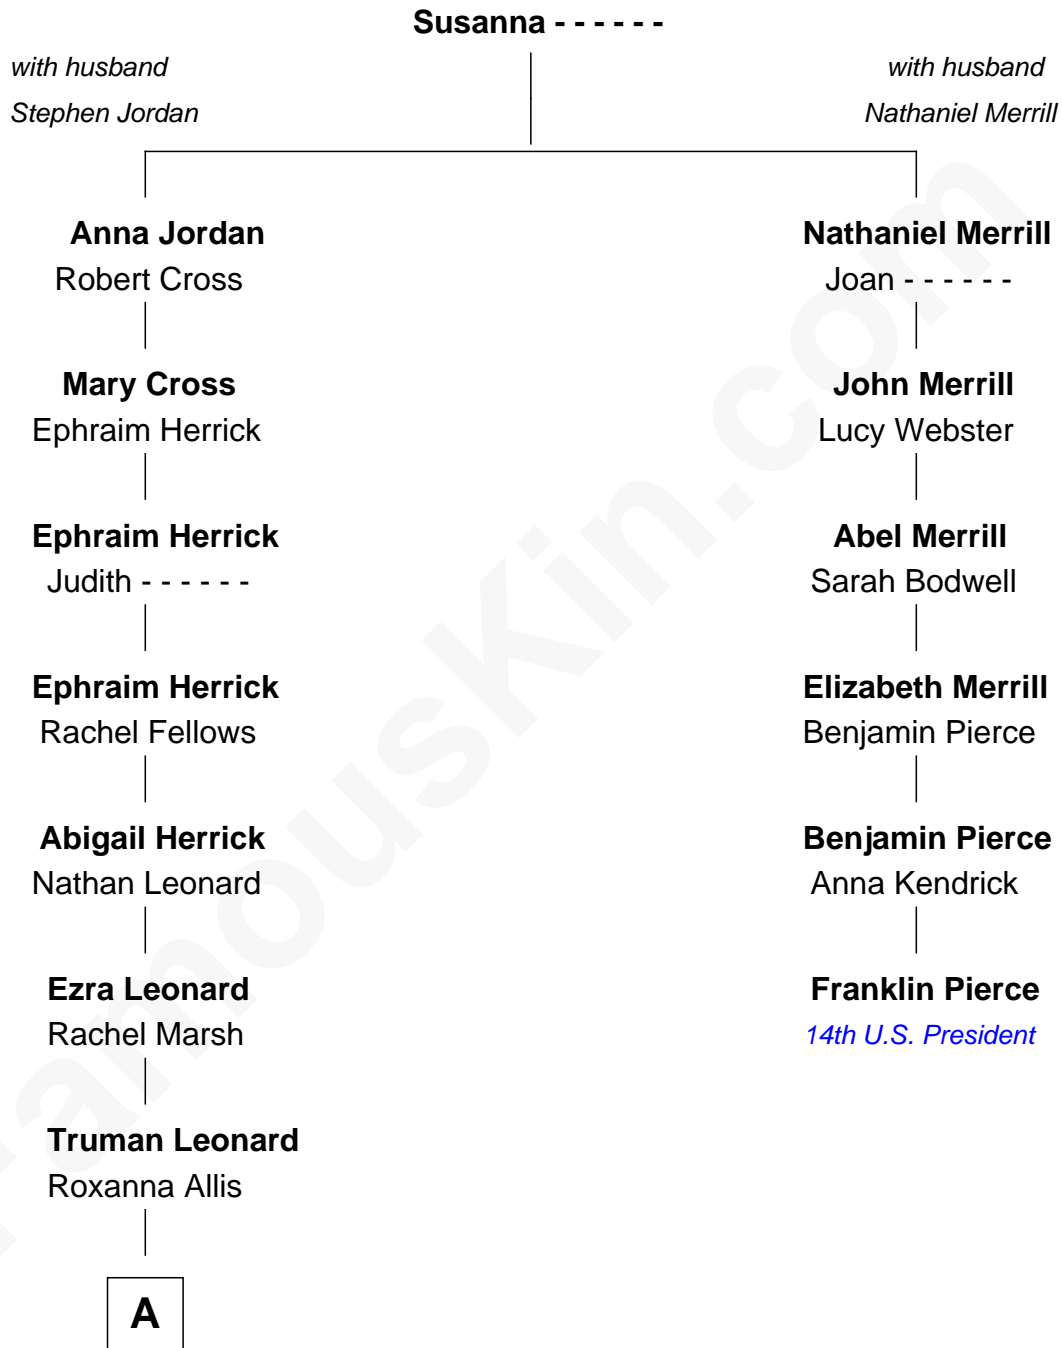

FamousKin.com Relationship Chart of

Steve Young

NFL Hall of Fame Quarterback

5th cousin 6 times removed of

Franklin Pierce

14th U.S. President

A

Truman Leonard
Mary Ann Meadows

George M. Leonard
Mary Ann Sanders

Louise Leonard
Scott Richmond Young

LeGrande L. Young
Sherry Ann Steed

Steve Young
NFL Hall of Fame Quarterback