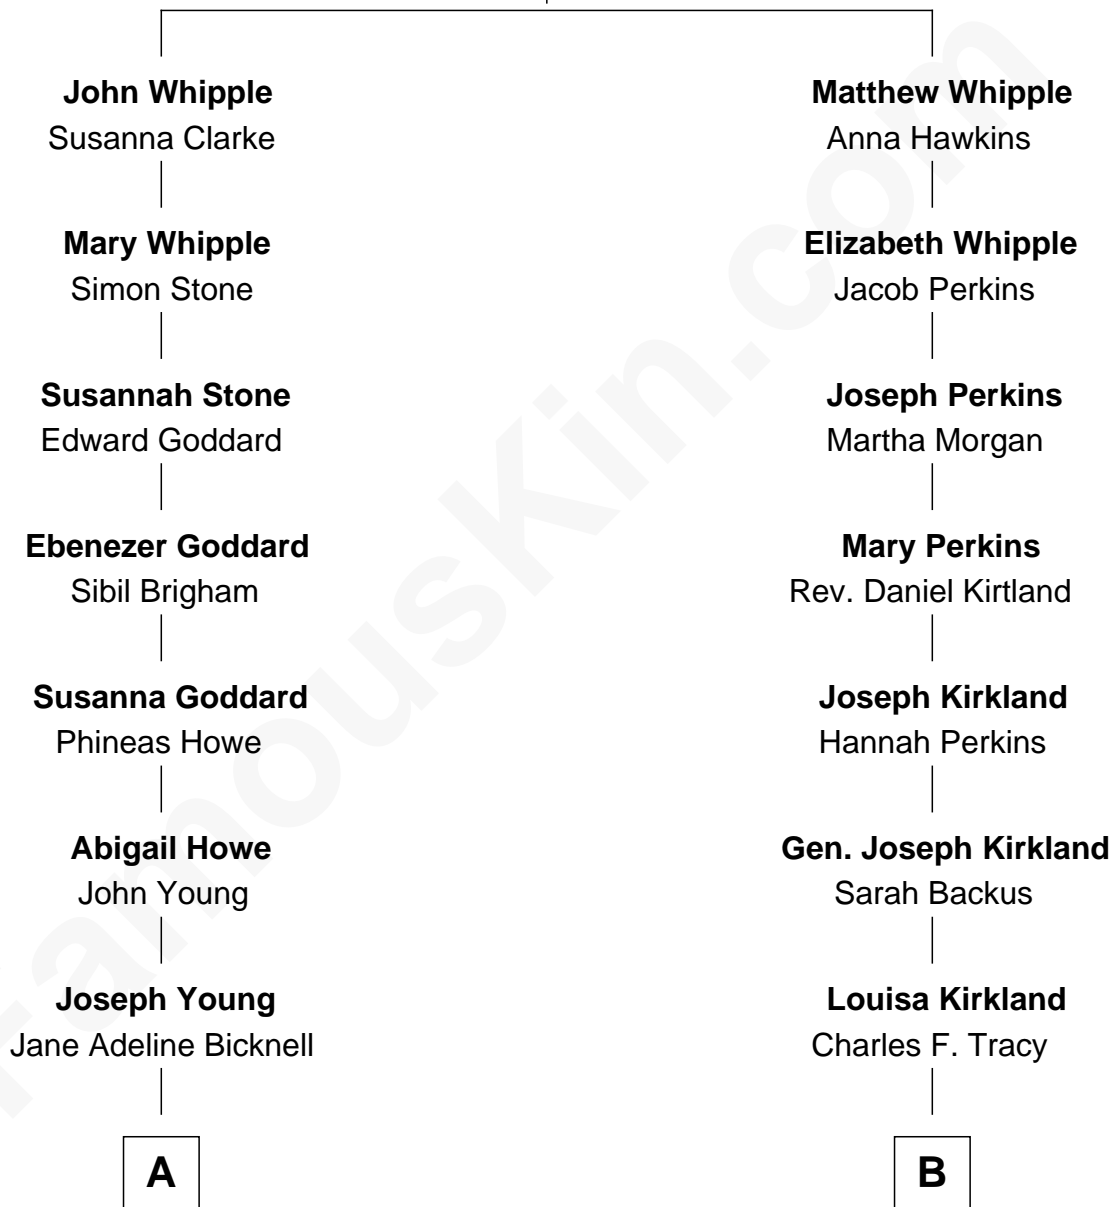

FamousKin.com

Relationship Chart of

Steve Young

NFL Hall of Fame Quarterback

8th cousin 3 times removed of

J.P. Morgan, Jr.

American Banker and Philanthropist

Matthew Whipple

Joan - - - - -

A

Seymour Bicknell Young

Ann Elizabeth Riter

Seymour Bicknell Young

Carlie Louine Clawson

Scott Richmond Young

Louise Leonard