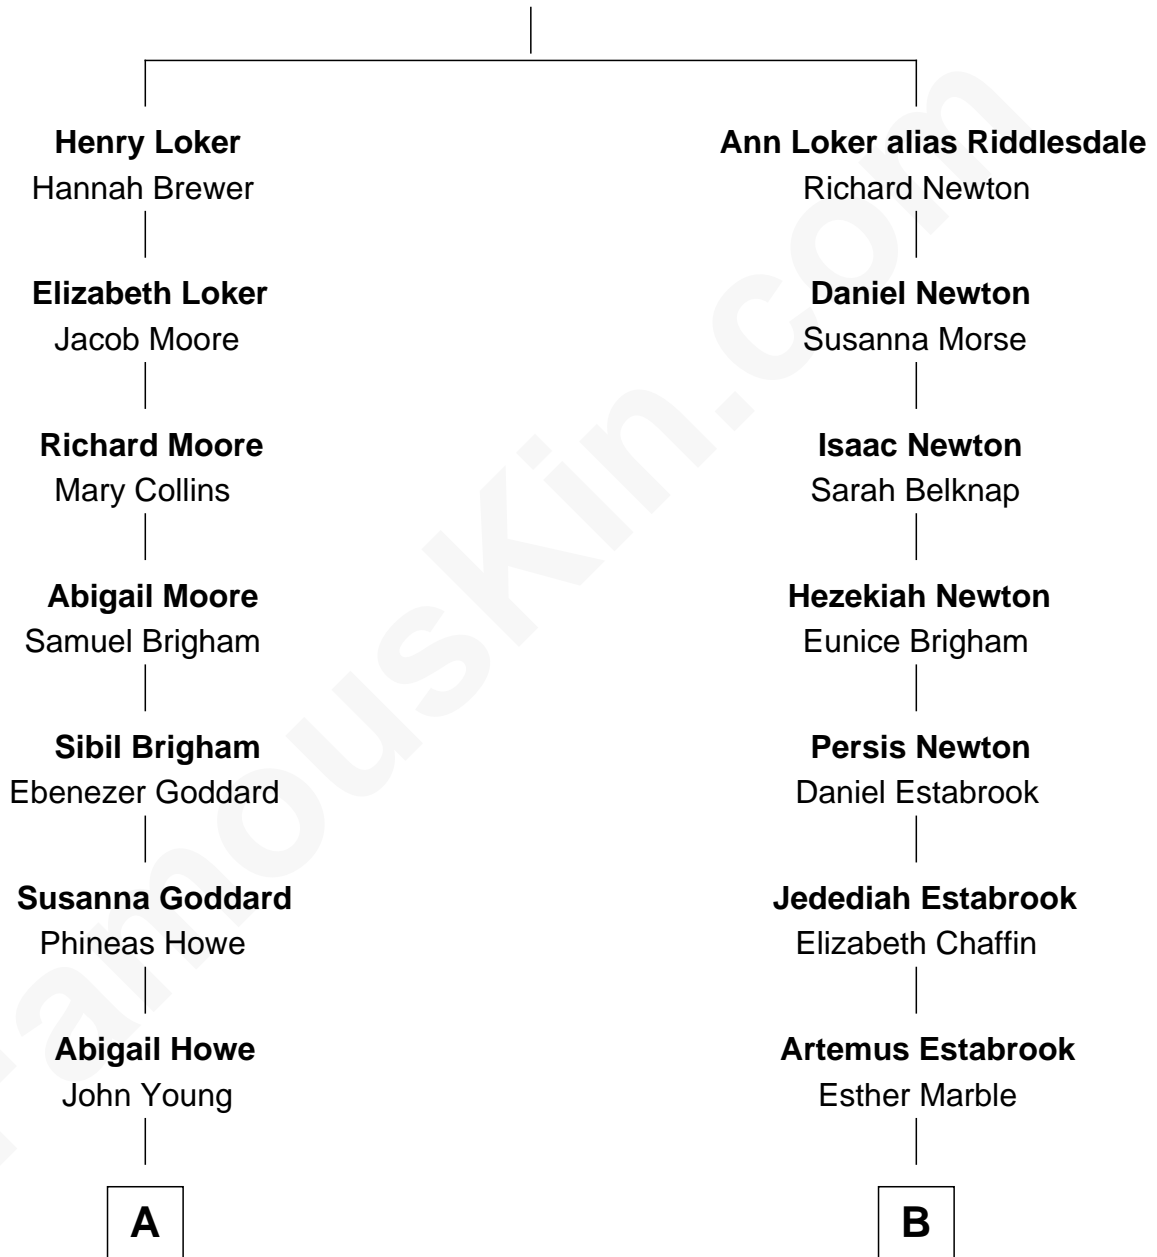

FamousKin.com
Relationship Chart of
Steve Young

NFL Hall of Fame Quarterback

10th cousin 2 times removed of

Thomas J. Watson, Jr.
President and CEO of I.B.M.

Henry Loker alias Riddlesdale

Elizabeth - - - - -

A

Joseph Young
Jane Adeline Bicknell

Seymour Bicknell Young
Ann Elizabeth Riter

Seymour Bicknell Young
Carlie Louine Clawson

Scott Richmond Young
Louise Leonard

LeGrande L. Young
Sherry Ann Steed

Steve Young
NFL Hall of Fame Quarterback