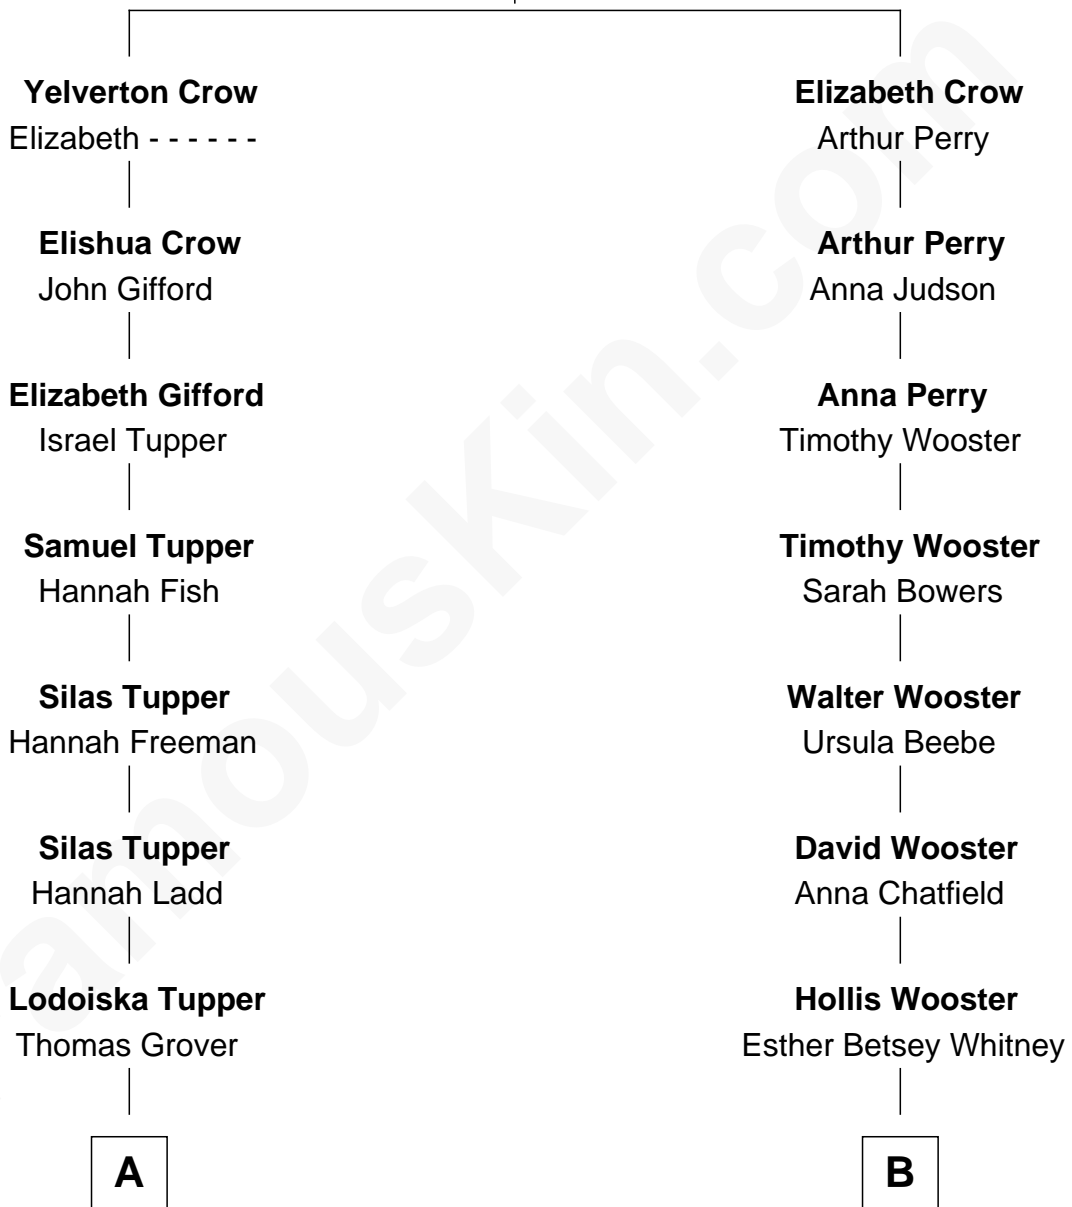

FamousKin.com Relationship Chart of

Steve Young

NFL Hall of Fame Quarterback

10th cousin 1 time removed of

Felicity Huffman

TV & Movie Actress

John Crow

Elishua - - - - -

A

Lucy Grover
David Albert Sanders

Mary Ann Sanders
George M. Leonard

Louise Leonard
Scott Richmond Young

LeGrande L. Young
Sherry Ann Steed

Steve Young
NFL Hall of Fame Quarterback

B

Effie Grace Wooster
Frederick Solyman Brown