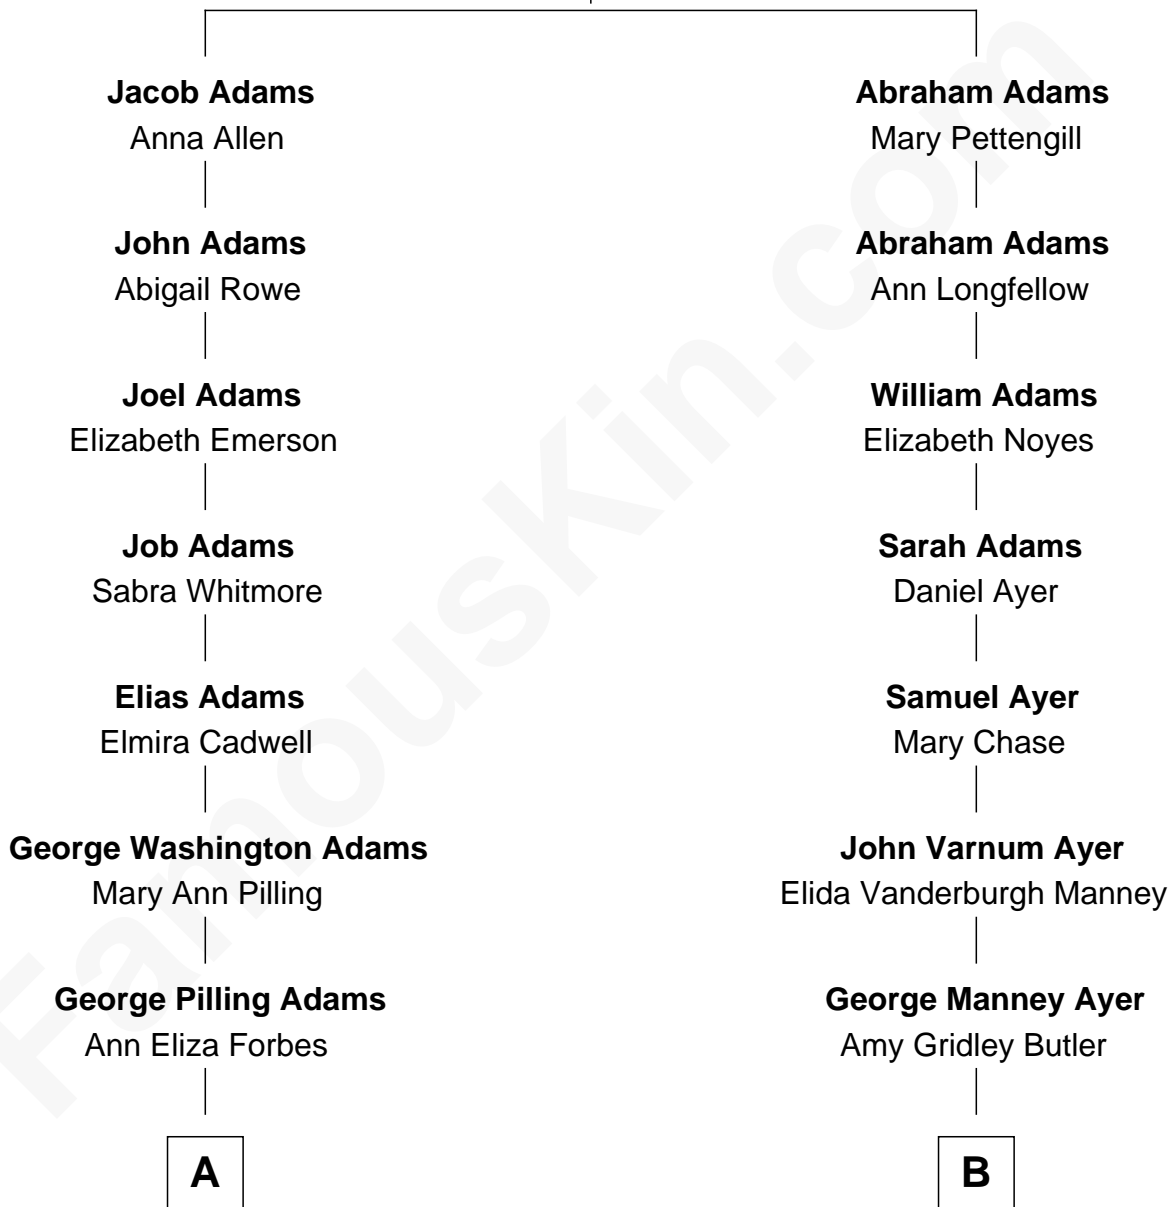

# FamousKin.com Relationship Chart of

**Steve Young**

*NFL Hall of Fame Quarterback*

9th cousin 1 time removed of

**Gerald Ford**

*38th U.S. President*

**Robert Adams**

Eleanor - - - - -

**A**

**George Henry Adams**

Mary Ann Green

**Mary Ann Adams**

Arnold Gorin Steed

**Sherry Ann Steed**

LeGrande L. Young

**Steve Young**

*NFL Hall of Fame Quarterback*

**B**

**Adele Augusta Ayer**

Levi Addison Gardner

**Dorothy Ayer Gardner**

Leslie Lynch King

**Gerald Ford**

*38th U.S. President*