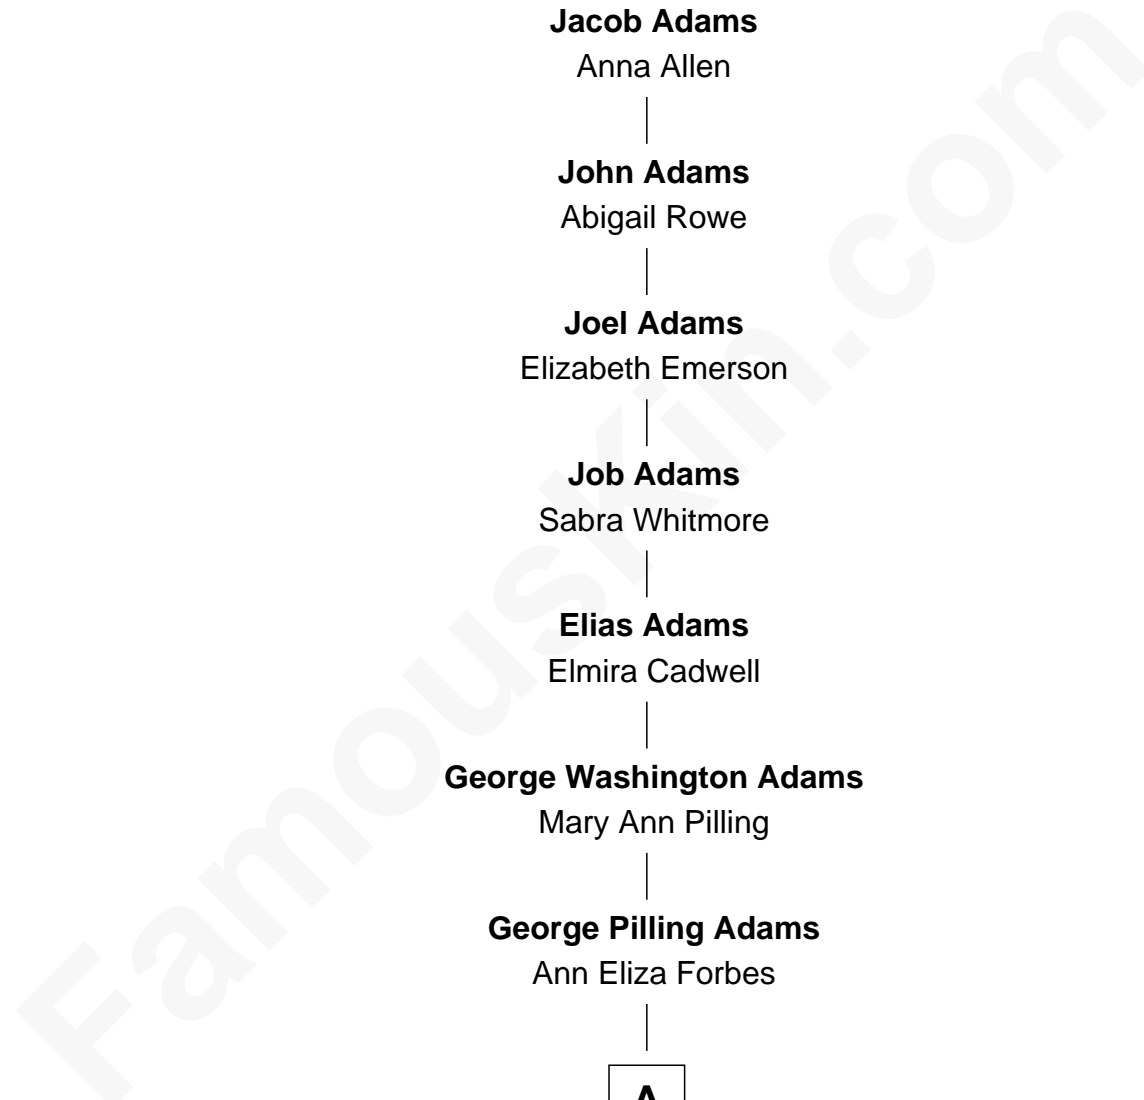

FamousKin.com Relationship Chart of

Steve Young

NFL Hall of Fame Quarterback

9th Great-grandson of

Robert Adams

(c1598 - 1682) Great Migration Immigrant 1638

Robert Adams

Eleanor - - - - -

Elias Adams

Elmira Cadwell

George Washington Adams

Mary Ann Pilling

George Pilling Adams

Ann Eliza Forbes

A

A