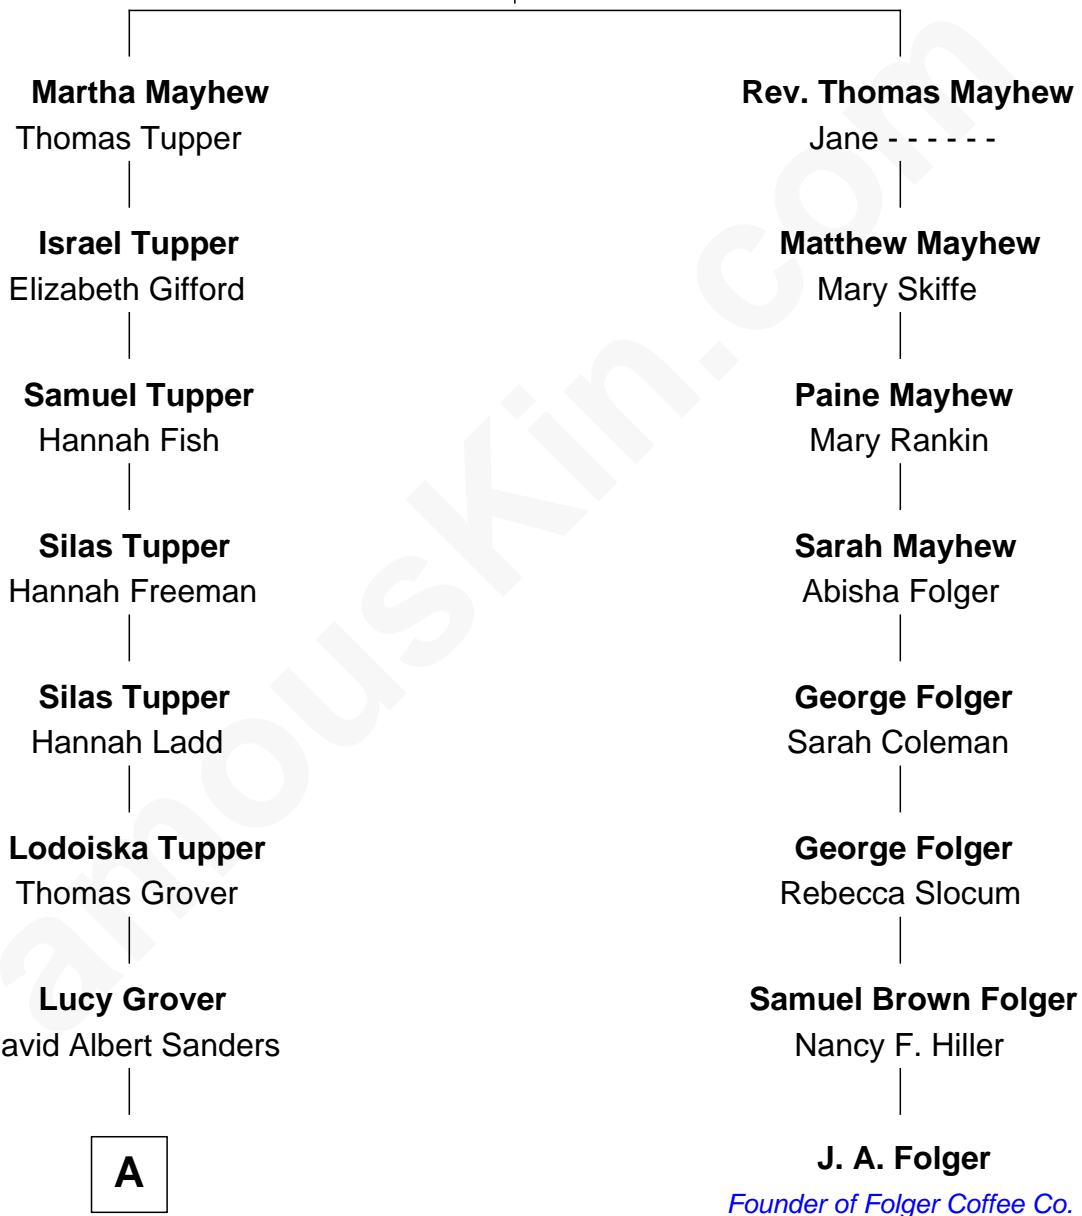

FamousKin.com
Relationship Chart of
Steve Young

NFL Hall of Fame Quarterback

7th cousin 3 times removed of

J. A. Folger

Founder of Folger Coffee Company

Gov. Thomas Mayhew

with wife
Jane Gallion

with wife

A

—
Mary Ann Sanders

George M. Leonard

—
Louise Leonard

Scott Richmond Young

—
LeGrande L. Young

Sherry Ann Steed

—
Steve Young