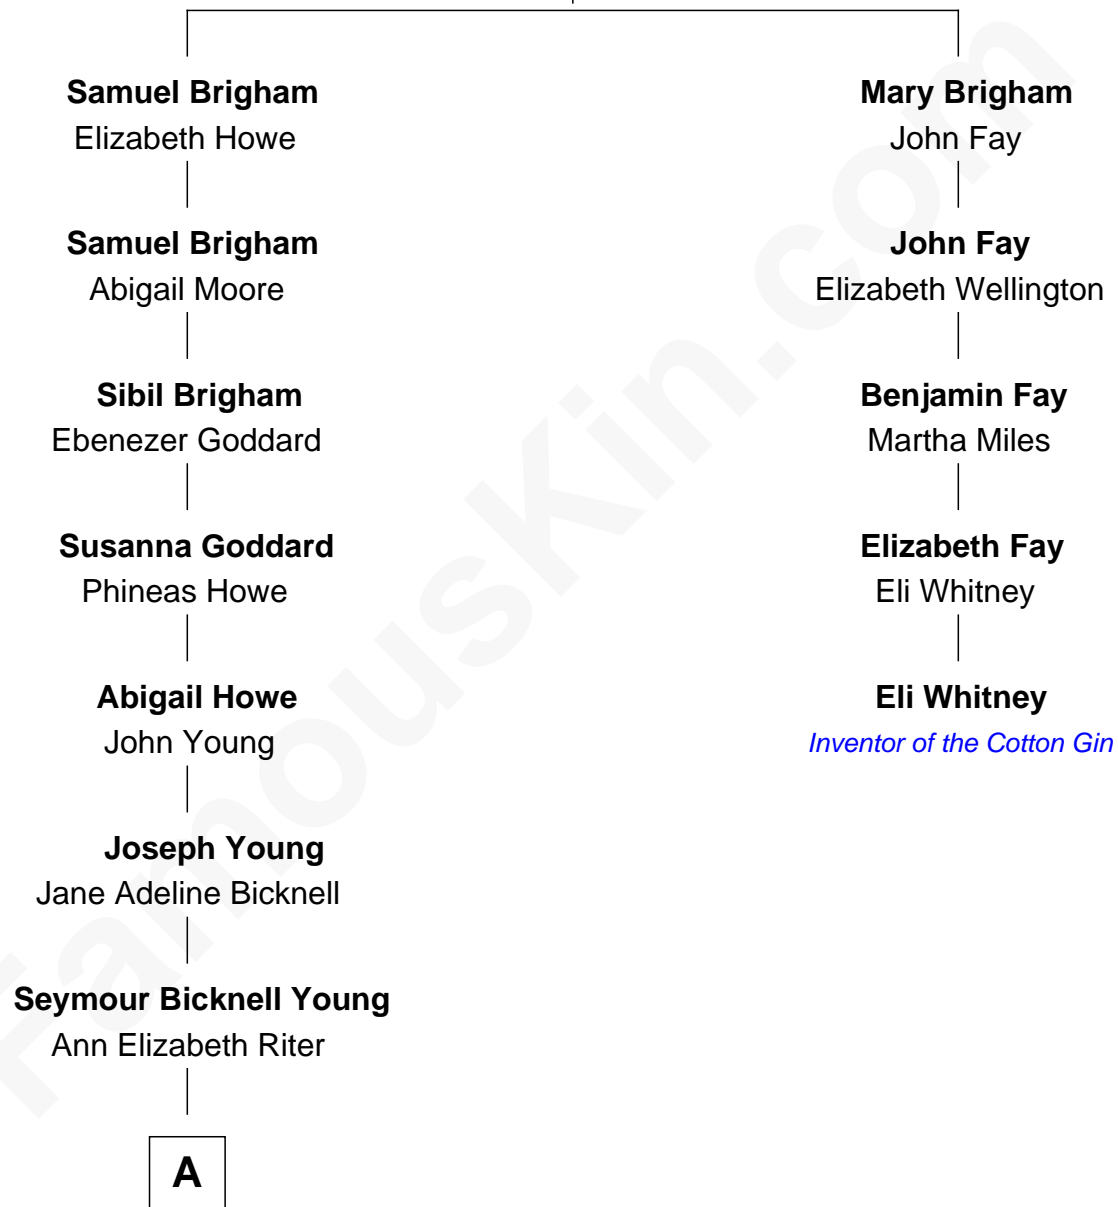

FamousKin.com

Relationship Chart of

Steve Young

NFL Hall of Fame Quarterback

4th cousin 6 times removed of

Eli Whitney

Inventor of the Cotton Gin

Thomas Brigham

Mercy - - - - -

A

—
Seymour Bicknell Young

Carlie Louine Clawson

—
Scott Richmond Young

Louise Leonard

—
LeGrande L. Young

Sherry Ann Steed