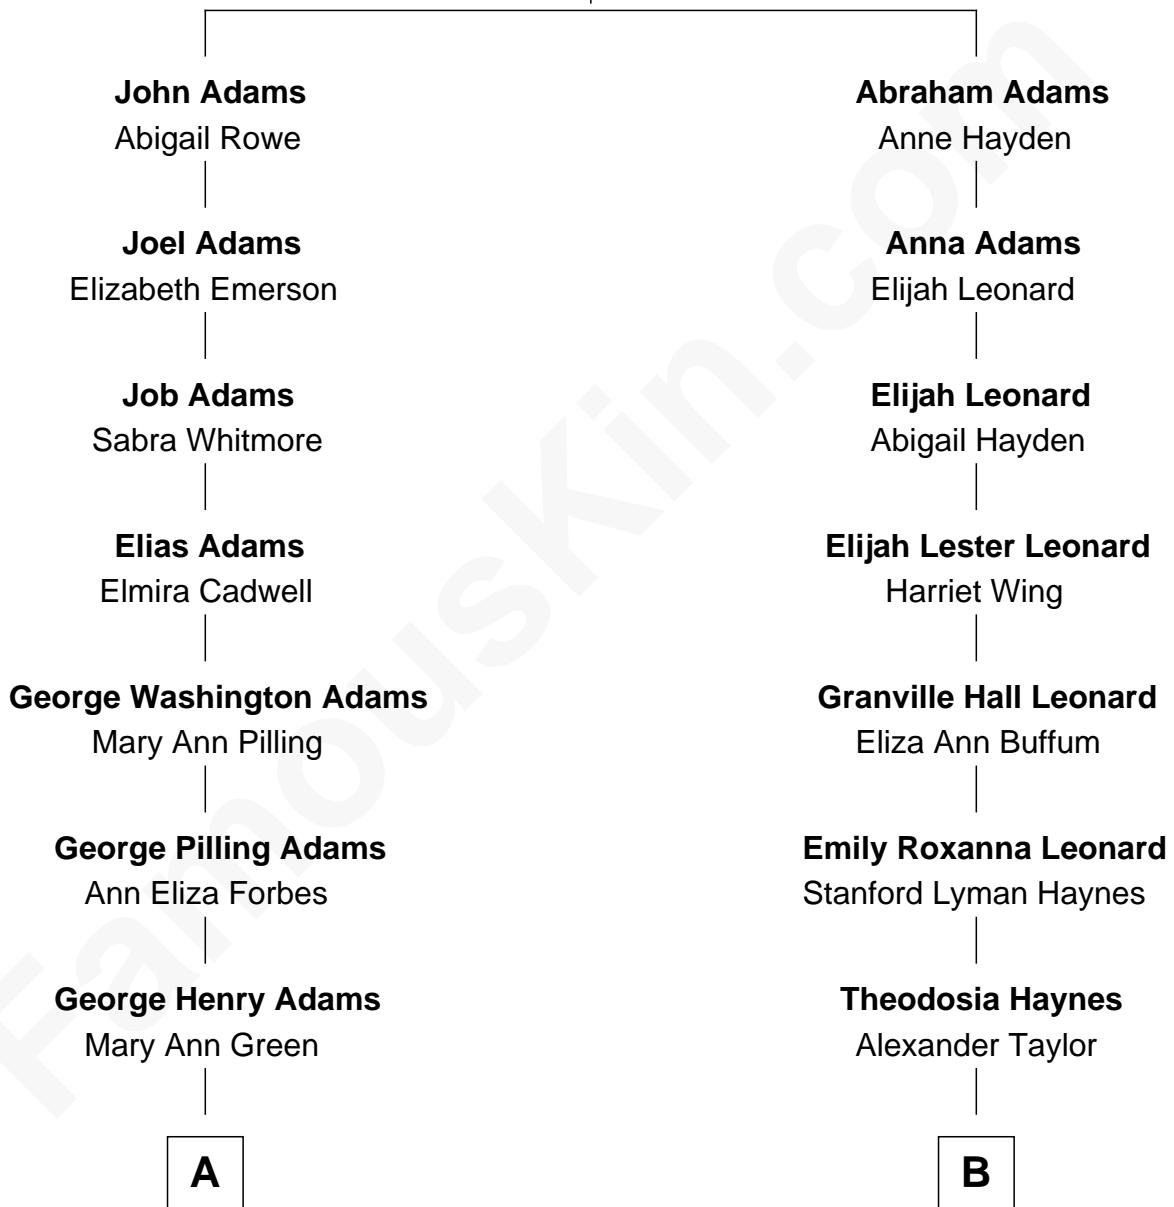

FamousKin.com Relationship Chart of

Steve Young

NFL Hall of Fame Quarterback

8th cousin 1 time removed of

James Taylor

Singer-Songwriter

Jacob Adams

Anna Allen

A

Mary Ann Adams
Arnold Gorin Steed

Sherry Ann Steed
LeGrande L. Young

Steve Young
NFL Hall of Fame Quarterback

B

Dr. Isaac Montrose Taylor
Gertrude Arline Woodard

James Taylor
Singer-Songwriter

FamousKin.com