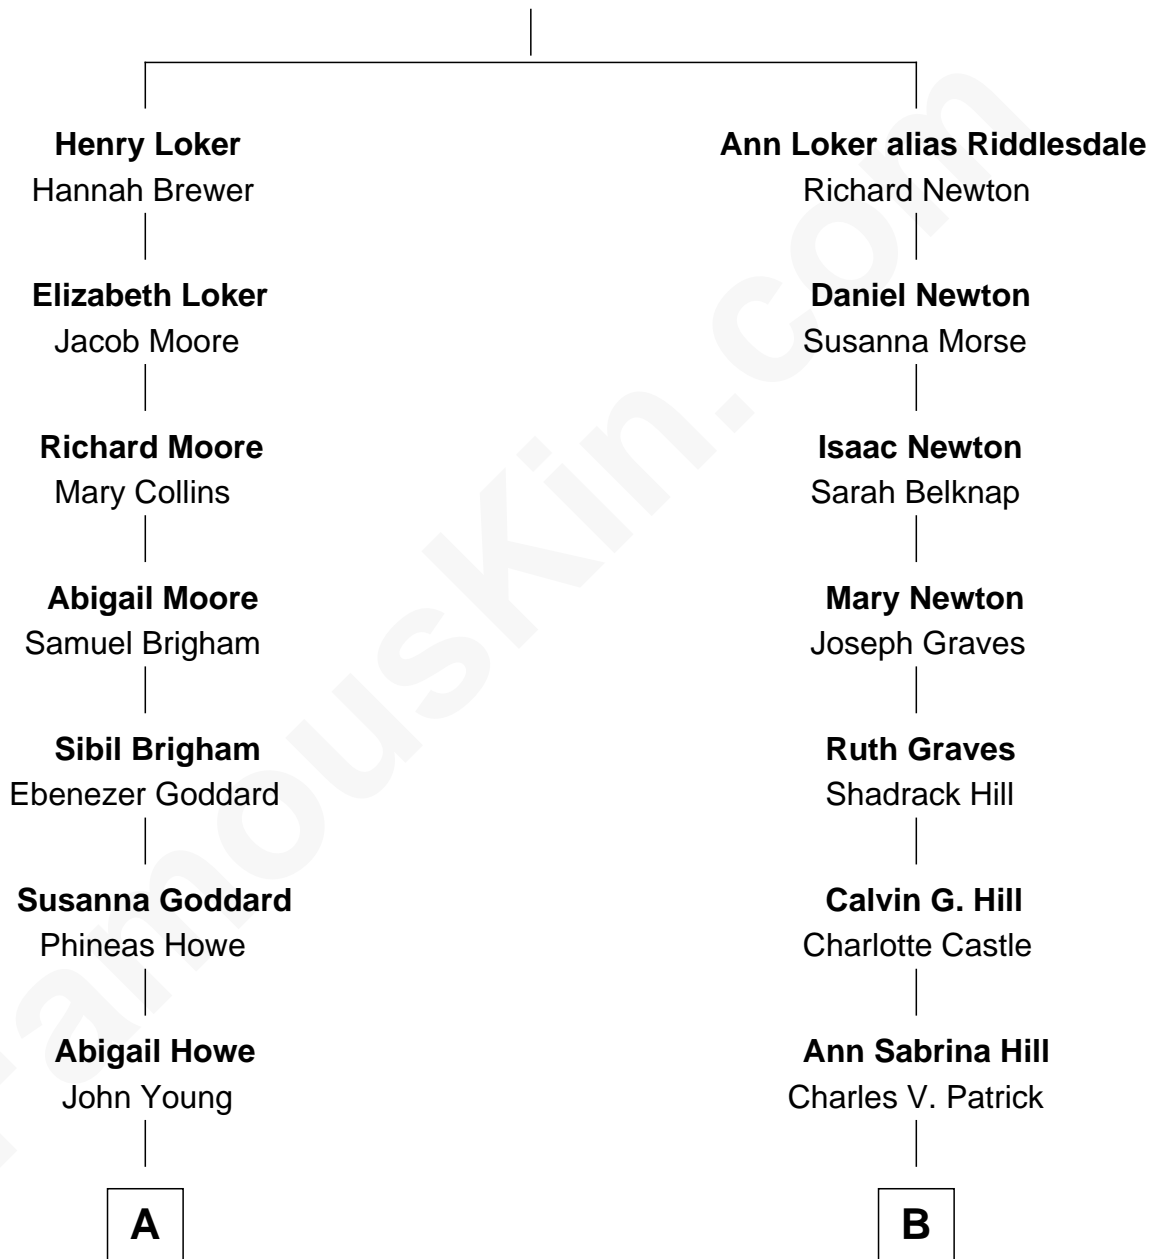

FamousKin.com

Relationship Chart of

Steve Young

NFL Hall of Fame Quarterback

11th cousin 1 time removed of

Tommy Lee

Mötley Crüe, Co-Founder and Musician

Henry Loker alias Riddlesdale

Elizabeth - - - - -

A

Joseph Young

Jane Adeline Bicknell

Seymour Bicknell Young

Ann Elizabeth Riter

Seymour Bicknell Young

Carlie Louine Clawson