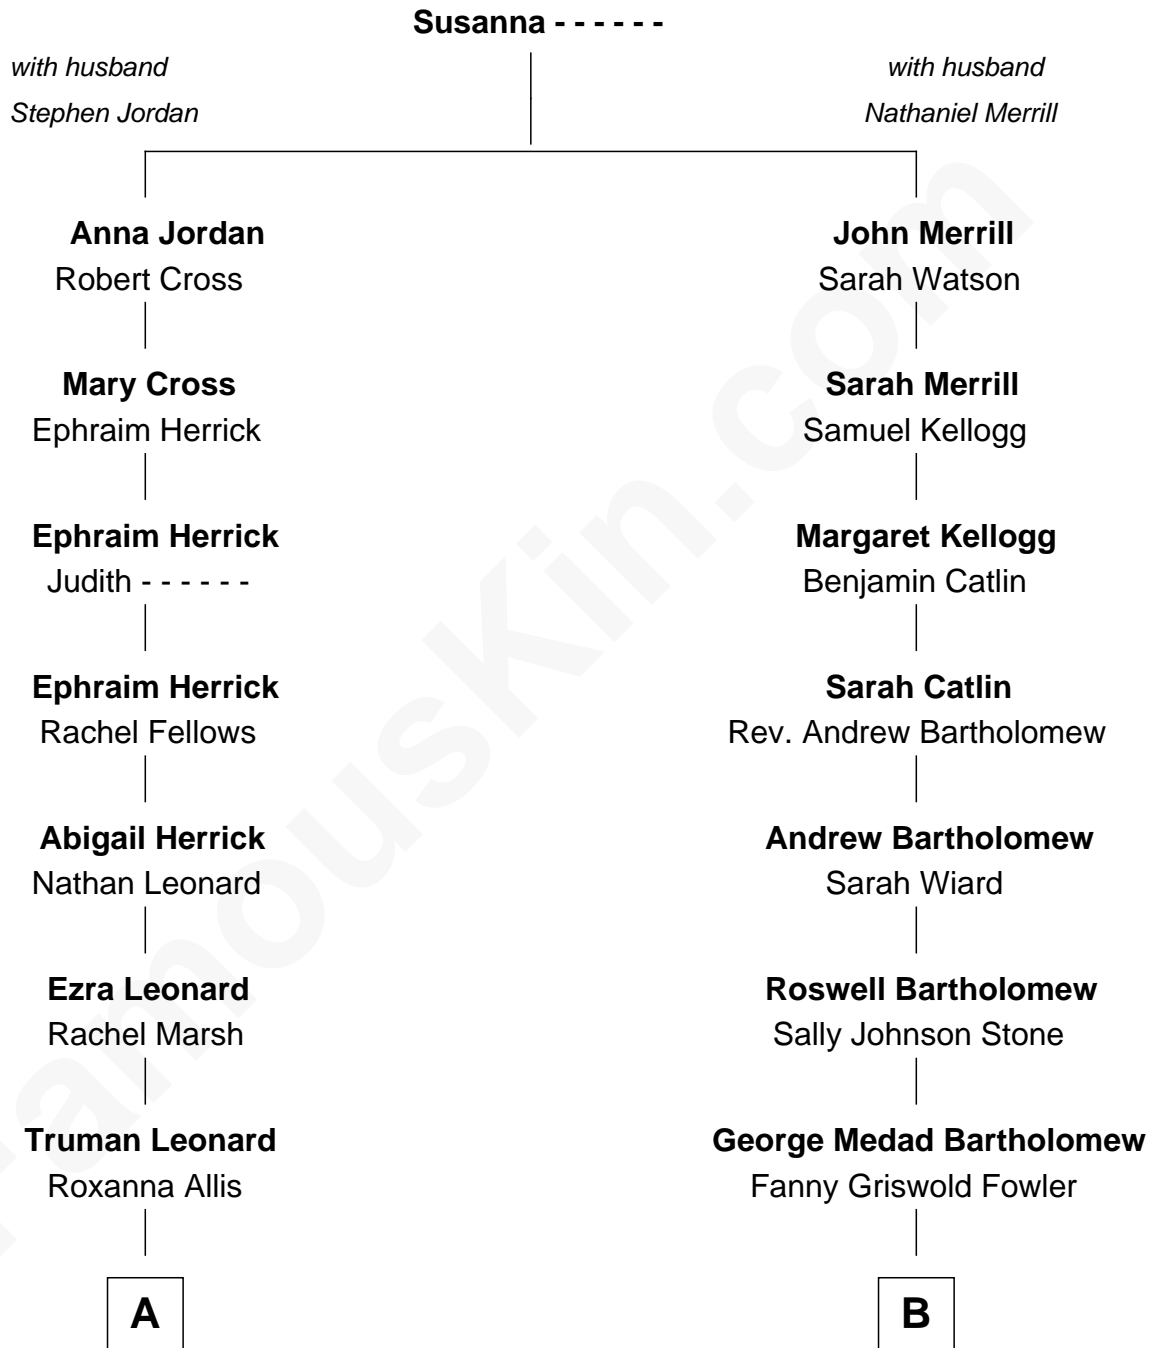

FamousKin.com

Relationship Chart of

Steve Young

NFL Hall of Fame Quarterback

10th cousin 1 time removed of

Bill Weld

68th Governor of Massachusetts

A

Truman Leonard
Mary Ann Meadows

George M. Leonard
Mary Ann Sanders

Louise Leonard
Scott Richmond Young

LeGrande L. Young
Sherry Ann Steed

Steve Young
NFL Hall of Fame Quarterback

B

Fanny Elizabeth Bartholomew
Dr. Francis Minot Weld

Francis Minot Weld
Margaret Low White

David Weld
Mary Blake Nichols

Bill Weld
68th Governor of Massachusetts