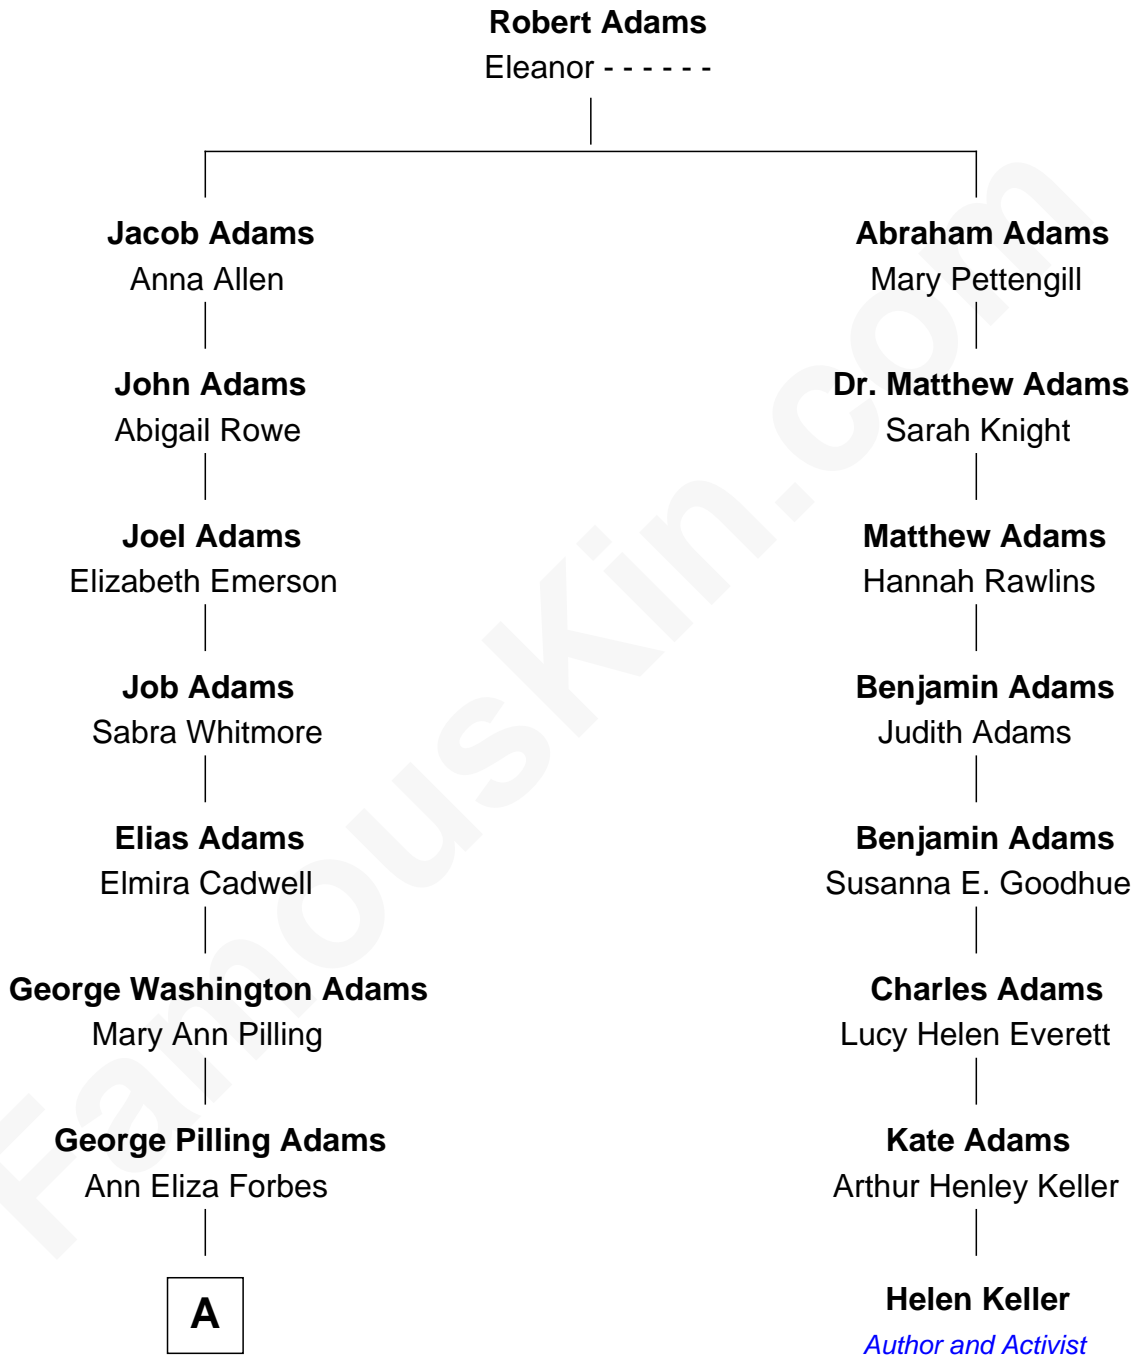

## Relationship Chart of

### Steve Young

NFL Hall of Fame Quarterback

7th cousin 3 times removed of

**Helen Keller**

*Author and Activist*

**A**

George Henry Adams

Mary Ann Green