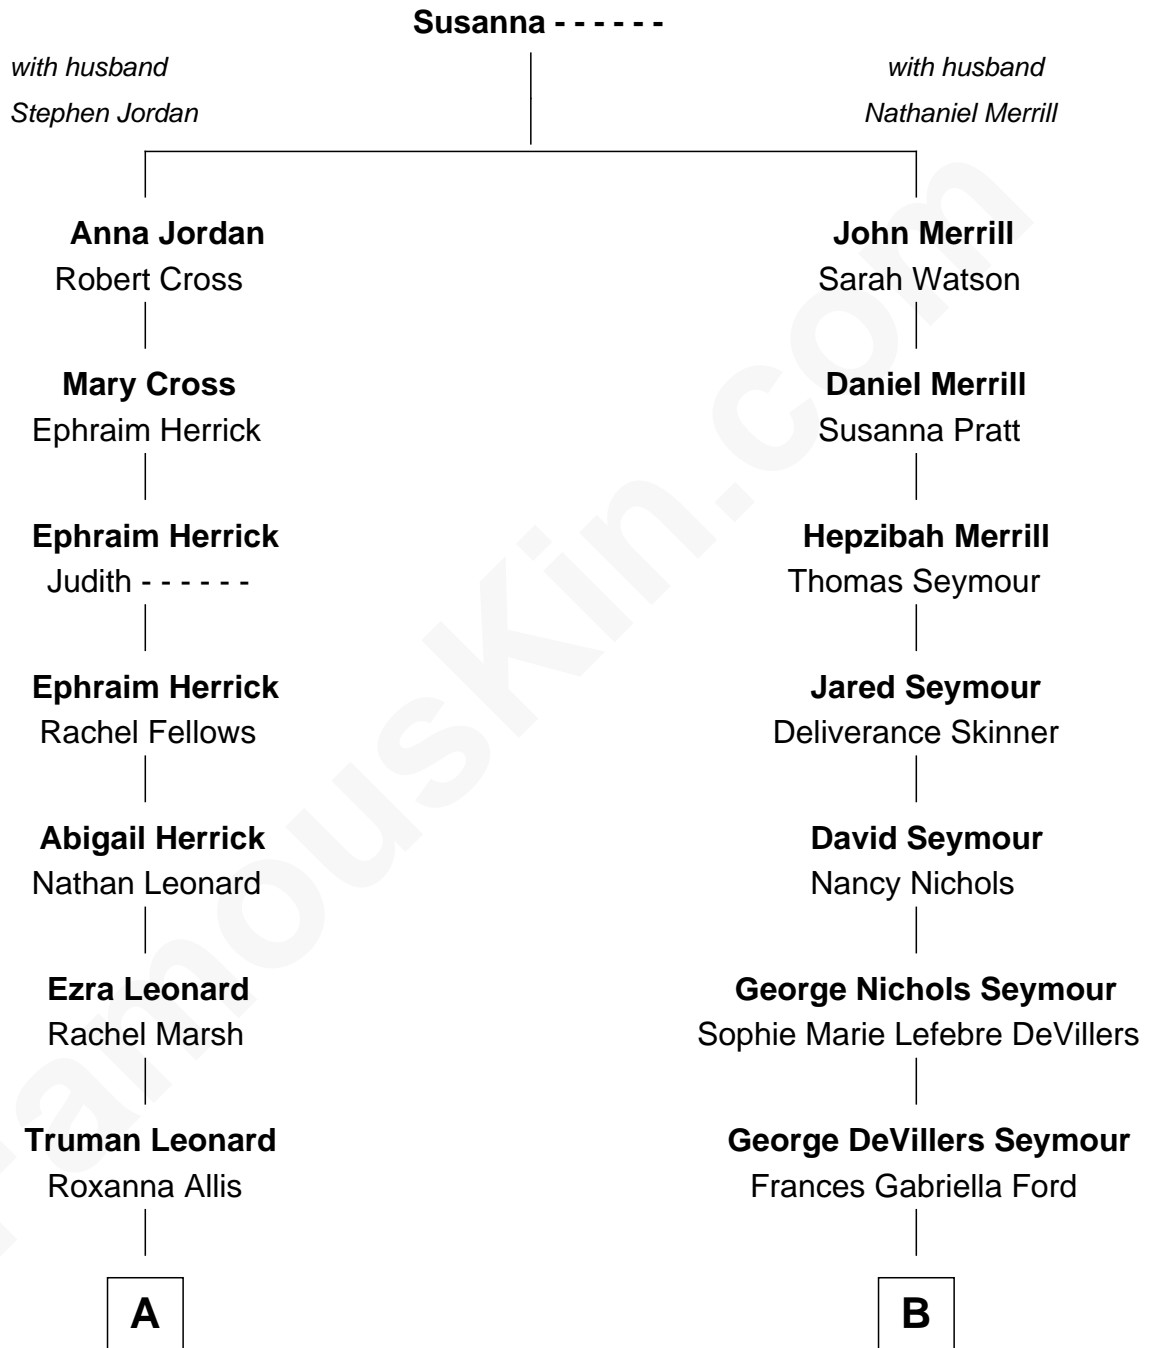

FamousKin.com Relationship Chart of

Steve Young

NFL Hall of Fame Quarterback

10th cousin 1 time removed of

Bridget Fonda

Movie Actress

A

Truman Leonard
Mary Ann Meadows

George M. Leonard
Mary Ann Sanders

Louise Leonard
Scott Richmond Young

LeGrande L. Young
Sherry Ann Steed

Steve Young
NFL Hall of Fame Quarterback

B

Eugene Ford Seymour
Sophie Mildred Bower

Frances Ford Seymour
Henry Jaynes Fonda