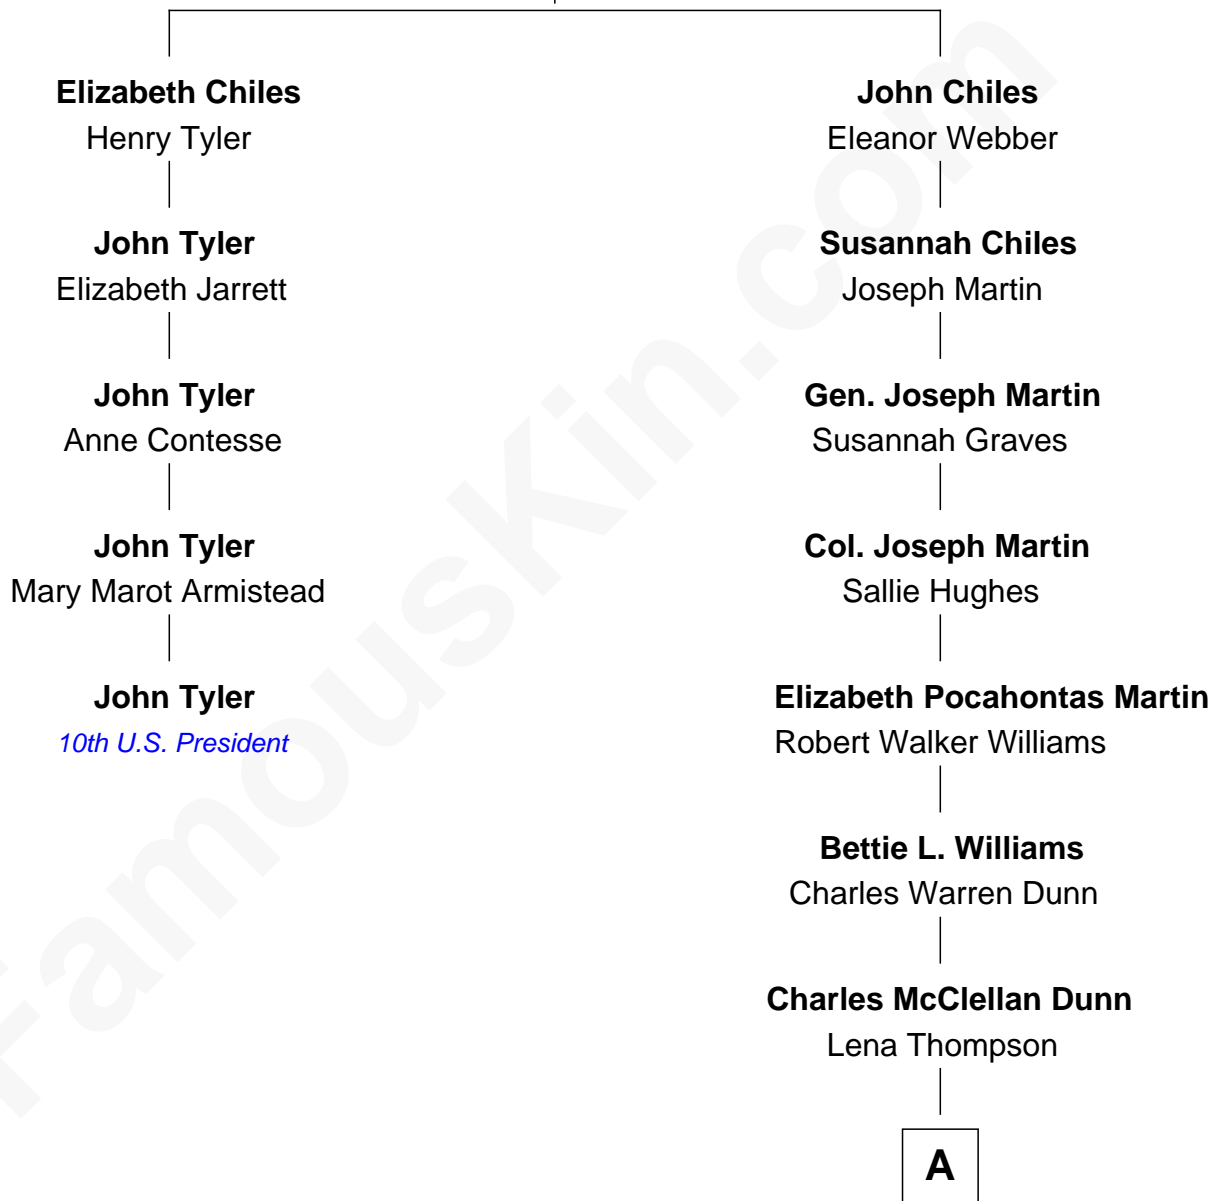

FamousKin.com Relationship Chart of

John Tyler

10th U.S. President

4th cousin 6 times removed of

Joe Keery

TV and Movie Actor

Walter Chiles

Mary Page

A

—
Louise Williams Dunn

Henry Thornton Barger

—
Robert McClellan Barger

Susan Rae Haney

—
Nina Rae Barger

David Grover Keery

—
Joe Keery