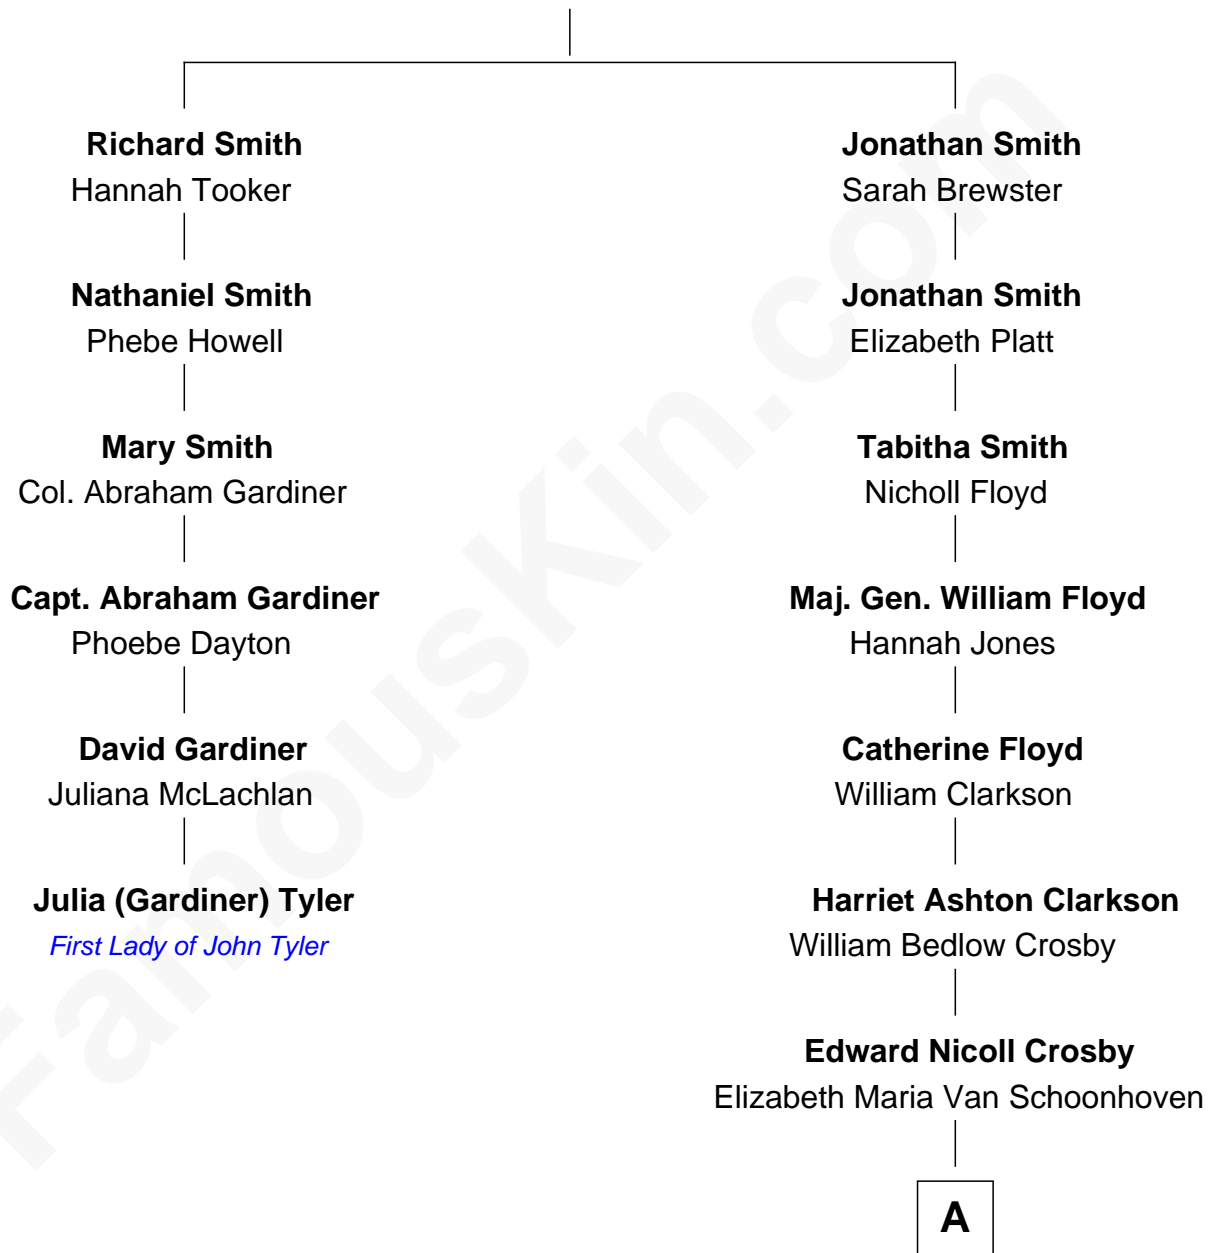

FamousKin.com

Relationship Chart of

Julia (Gardiner) Tyler

First Lady of President John Tyler

5th cousin 4 times removed of

David Crosby

Singer and Songwriter

Richard Smith

Sarah - - - - -

A

Frederic Van Schoonhoven Crosby

Julia Floyd Delafield

Floyd Delafield Crosby

Alph Van Corlandt Whitehead

David Crosby

Singer and Songwriter