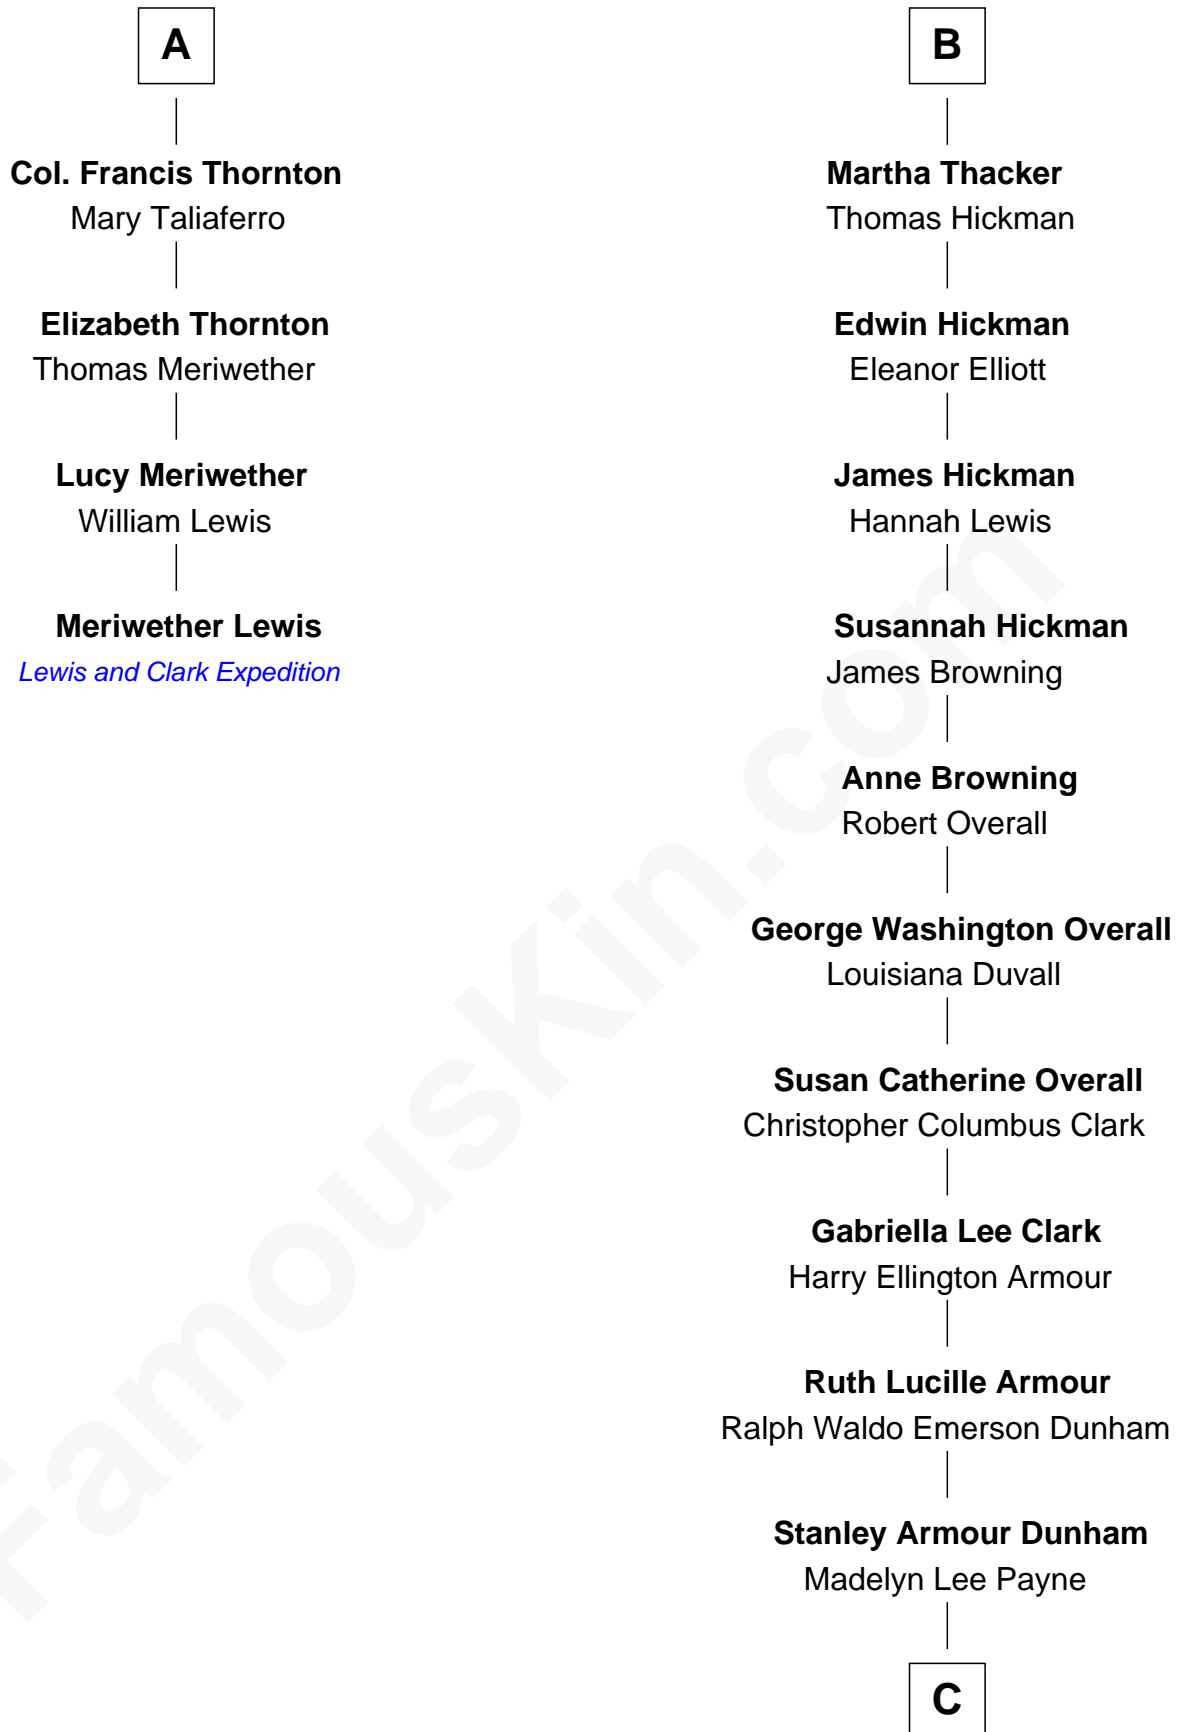

FamousKin.com Relationship Chart of

Meriwether Lewis

Lewis and Clark Expedition

10th cousin 8 times removed of

Barack Obama

44th U.S. President

C

Stanley Ann Dunham
Barack Hussein Obama

Barack Obama
44th U.S. President

FamousKin.com