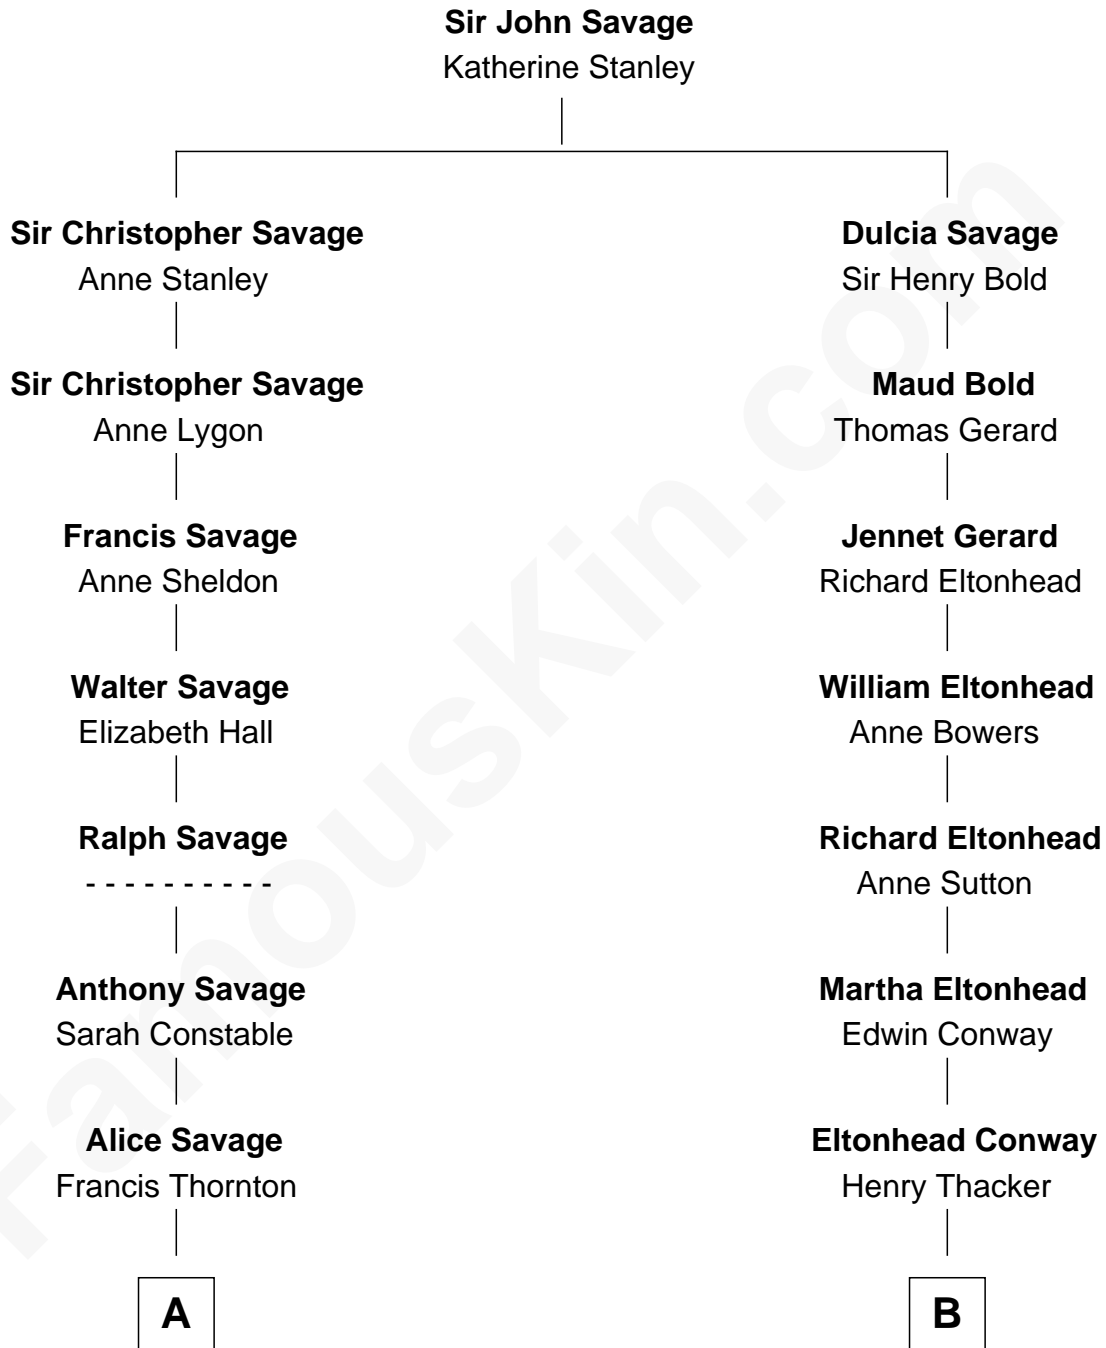

FamousKin.com Relationship Chart of

Meriwether Lewis

Lewis and Clark Expedition

10th cousin 8 times removed of

Barack Obama

44th U.S. President

C

Stanley Ann Dunham
Barack Hussein Obama

Barack Obama
44th U.S. President

FamousKin.com