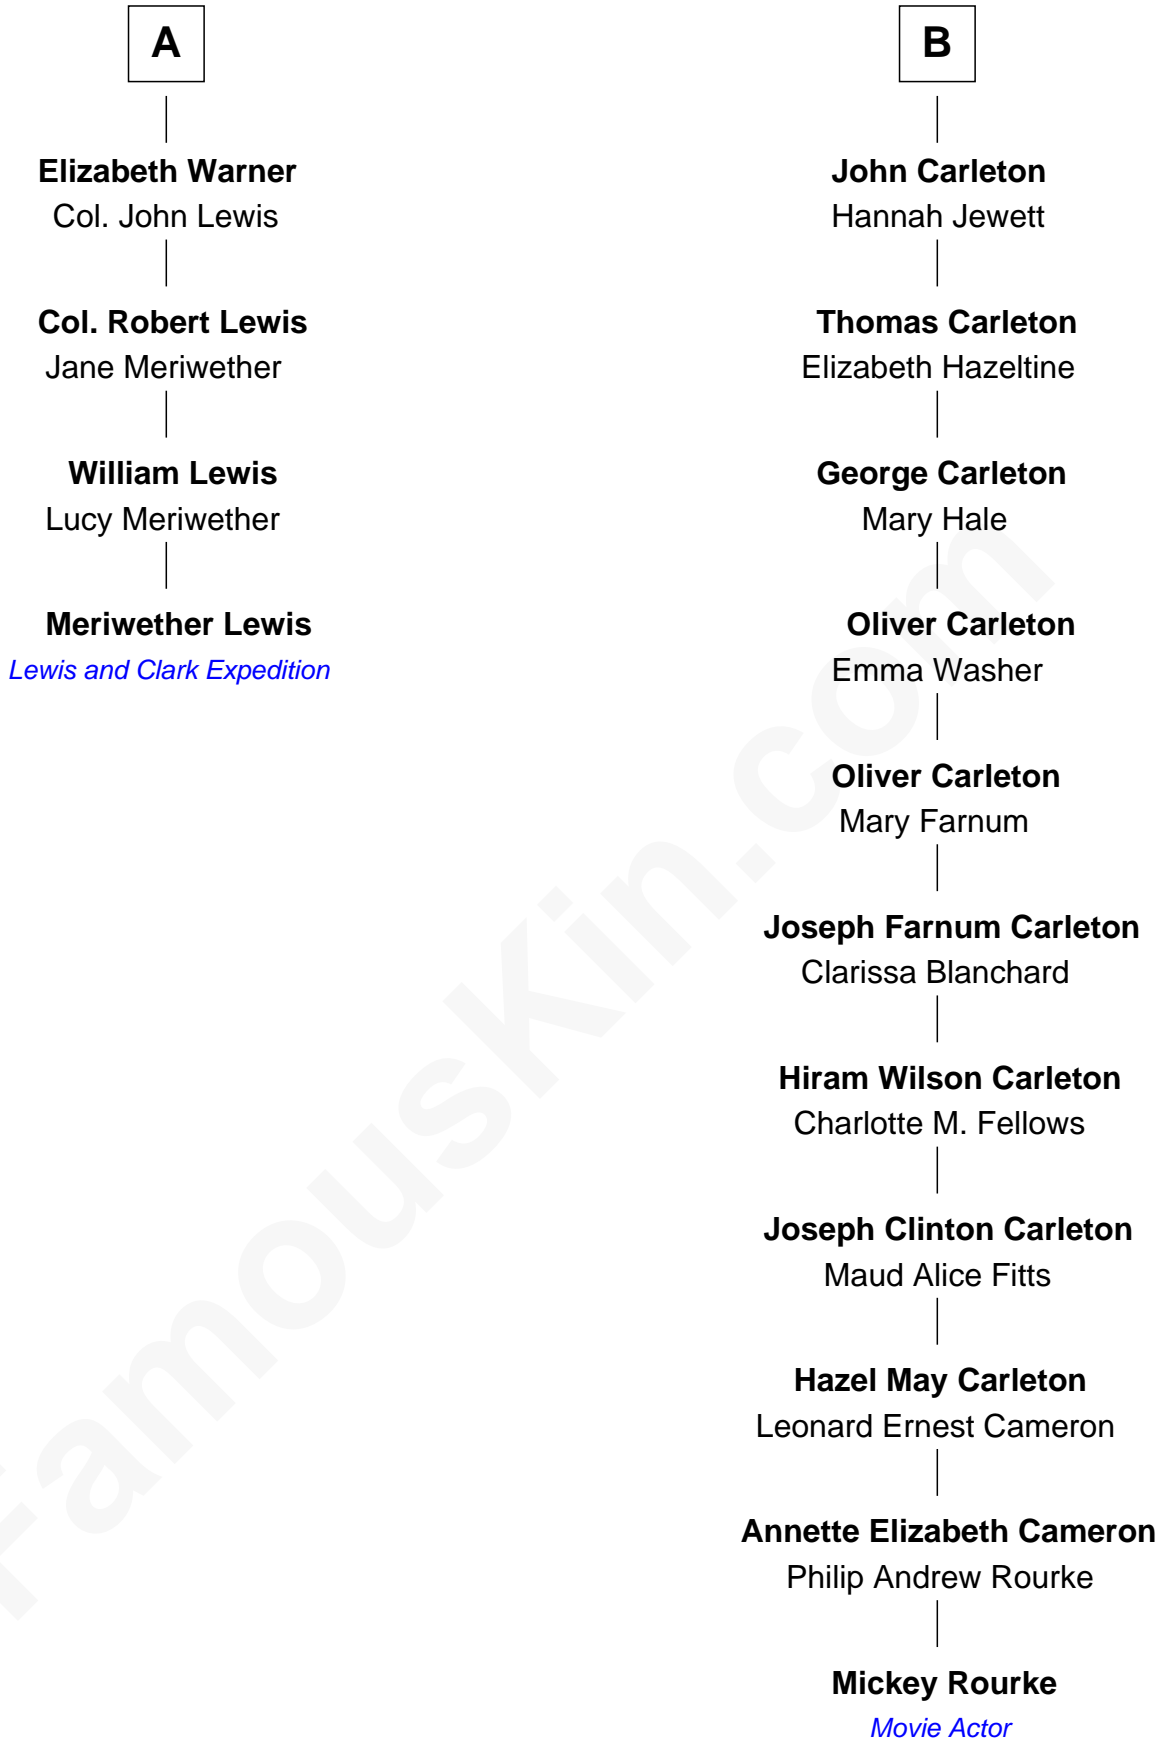

FamousKin.com Relationship Chart of

Meriwether Lewis

Lewis and Clark Expedition

10th cousin 7 times removed of

Mickey Rourke

Movie Actor

Sir William Gascoigne

Jane de Neville

Sir Christopher Ward

Anne Ward

Sir Ralph Neville

Katherine Neville

Sir Walter Strickland

Walter Strickland

Agnes - - - - -

Ellen Strickland

John Carleton

Walter Carleton

Jane Gibbon

Edward Carleton

Ellen Newton

B

Mickey Rourke photo by [Anton Belickiy](#) (CC BY 2.0)