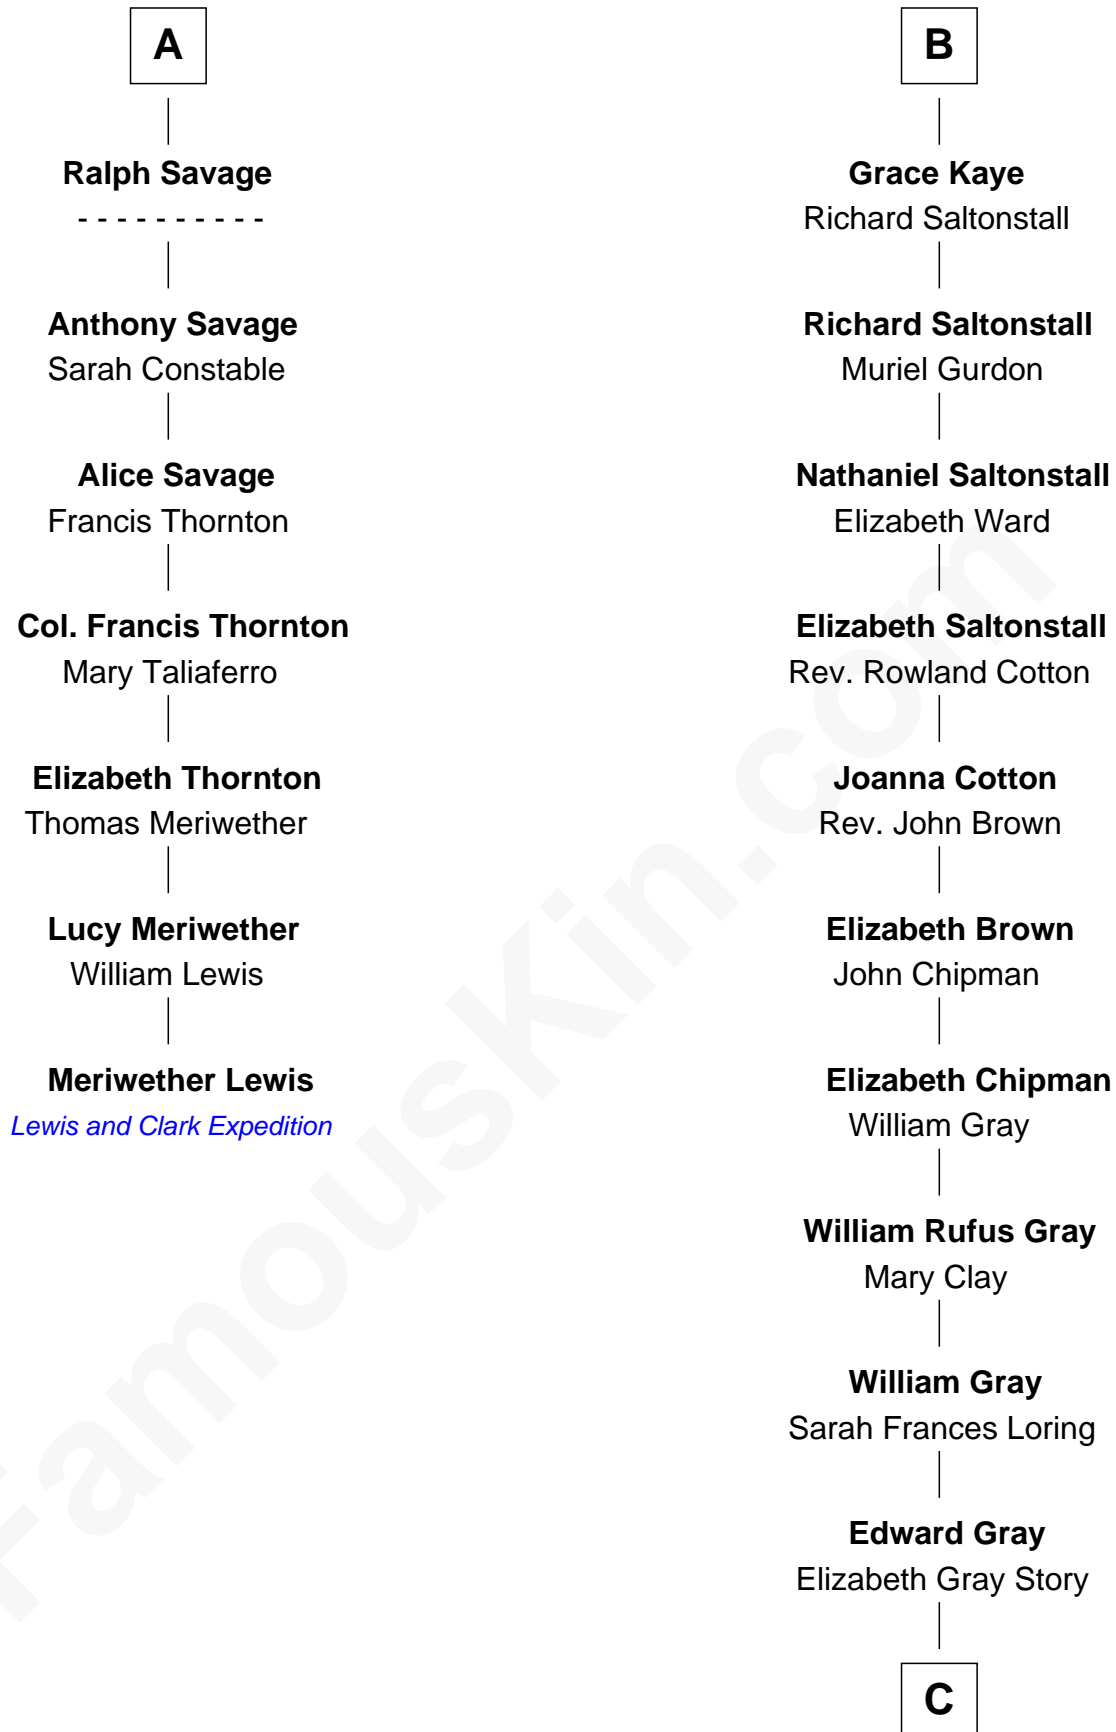

# FamousKin.com Relationship Chart of

**Meriwether Lewis**

*Lewis and Clark Expedition*

13th cousin 6 times removed of

**Story Musgrave**

*NASA Astronaut*

**Sir Thomas Aylesbury**

Katherine Pabenham

Sir Thomas Chaworth

**Elizabeth Chaworth**

Sir William FitzWilliam

**Isabel FitzWilliam**

Richard Wentworth

**Matthew Wentworth**

Elizabeth Woodruffe

**Beatrice Wentworth**

Arthur Kaye

**John Kaye**

Dorothy Mauleverer

**Robert Kaye**

Anne Flower

**B**

**C**

**Marguerite Gray**  
John Butler Swann

**Marguerite Swann**  
Percy Musgrave

**Story Musgrave**  
*NASA Astronaut*

FamousKin.com