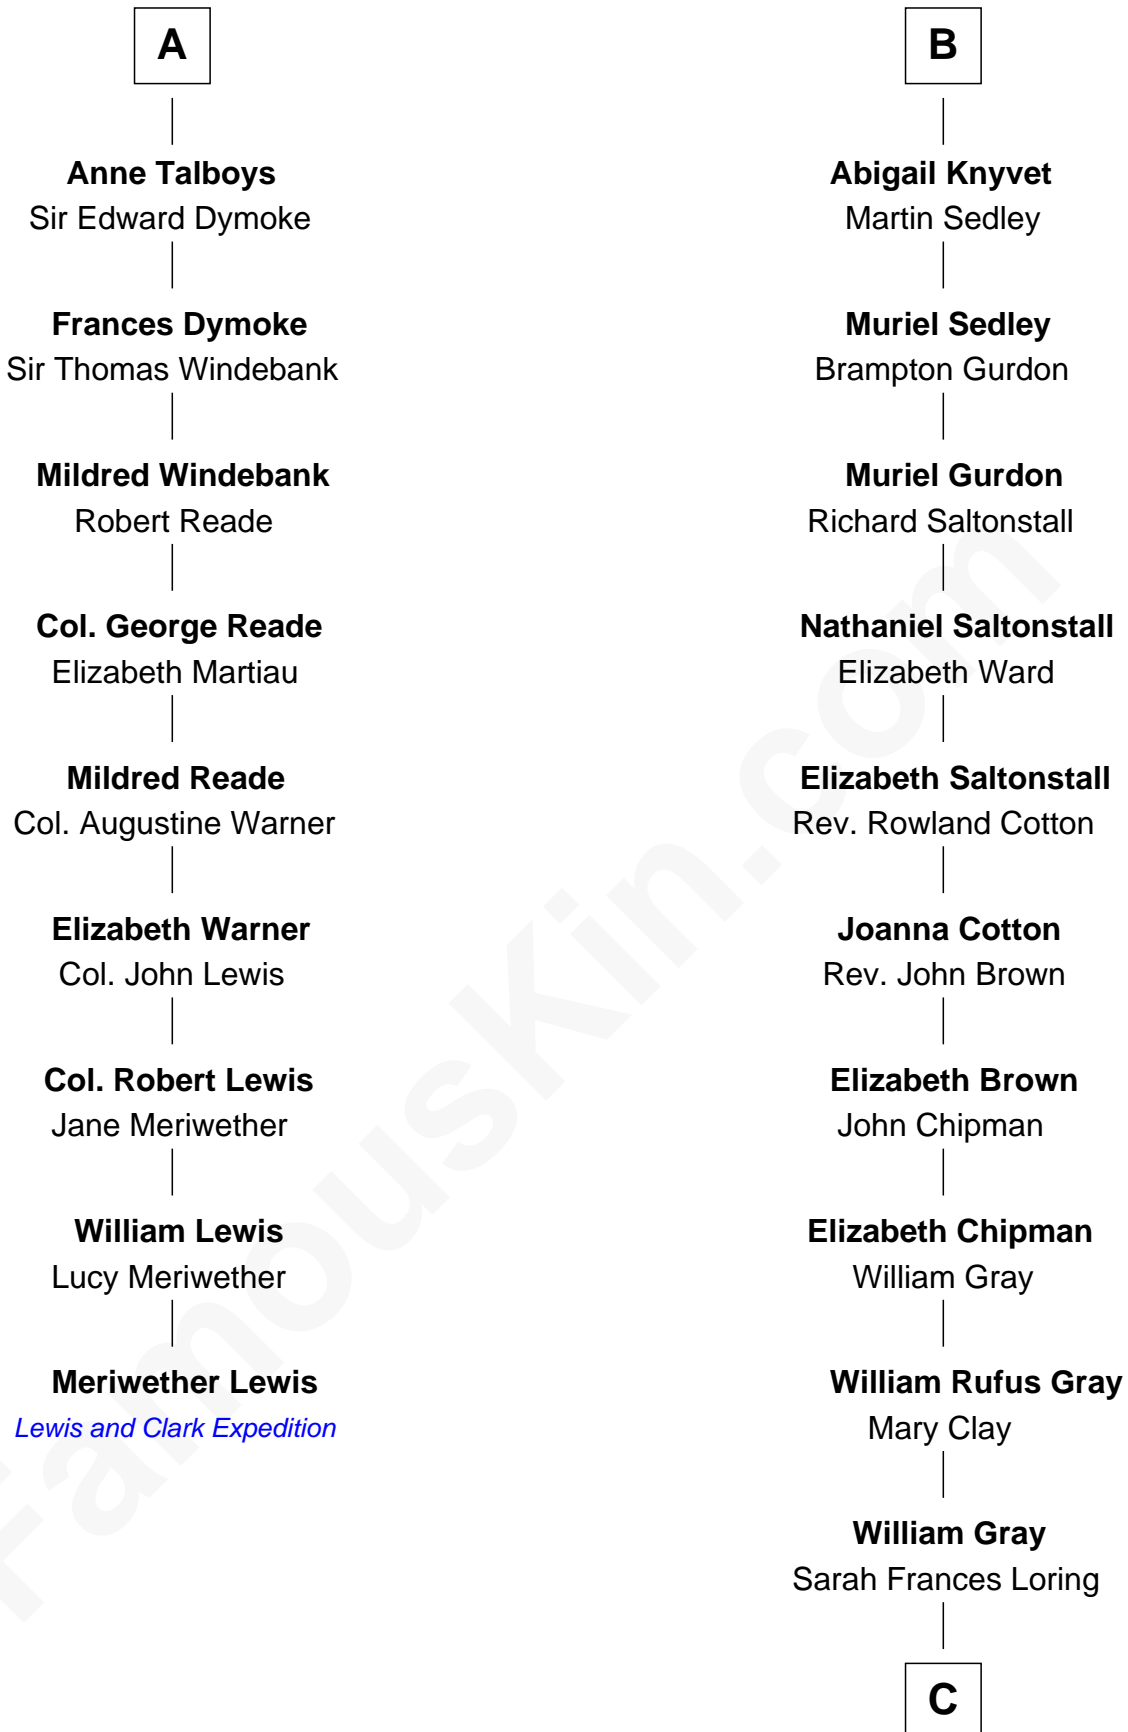

# FamousKin.com Relationship Chart of

**Meriwether Lewis**

*Lewis and Clark Expedition*

15th cousin 5 times removed of

**Story Musgrave**

*NASA Astronaut*

**Sir Robert de Holland**

Maude la Zouche

**C**

**Edward Gray**  
Elizabeth Gray Story

**Marguerite Gray**  
John Butler Swann

**Marguerite Swann**  
Percy Musgrave

**Story Musgrave**  
*NASA Astronaut*

FamousKin.com