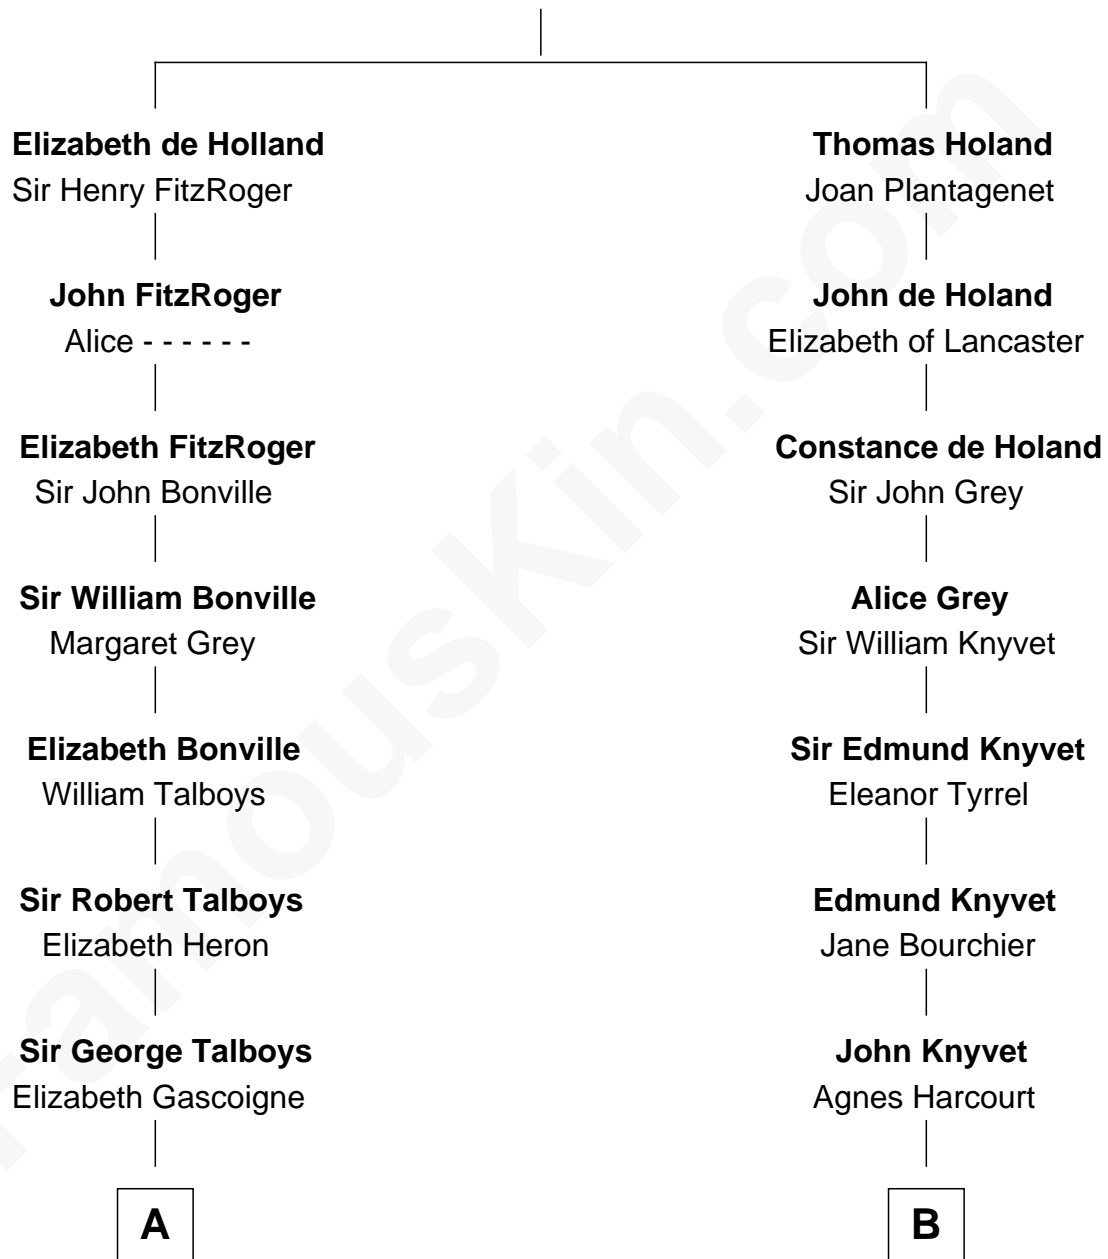

# FamousKin.com Relationship Chart of

**Meriwether Lewis**

*Lewis and Clark Expedition*

15th cousin 5 times removed of

**Story Musgrave**

*NASA Astronaut*

**Sir Robert de Holland**

Maude la Zouche

**C**

**Edward Gray**  
Elizabeth Gray Story

**Marguerite Gray**  
John Butler Swann

**Marguerite Swann**  
Percy Musgrave

**Story Musgrave**  
*NASA Astronaut*

FamousKin.com