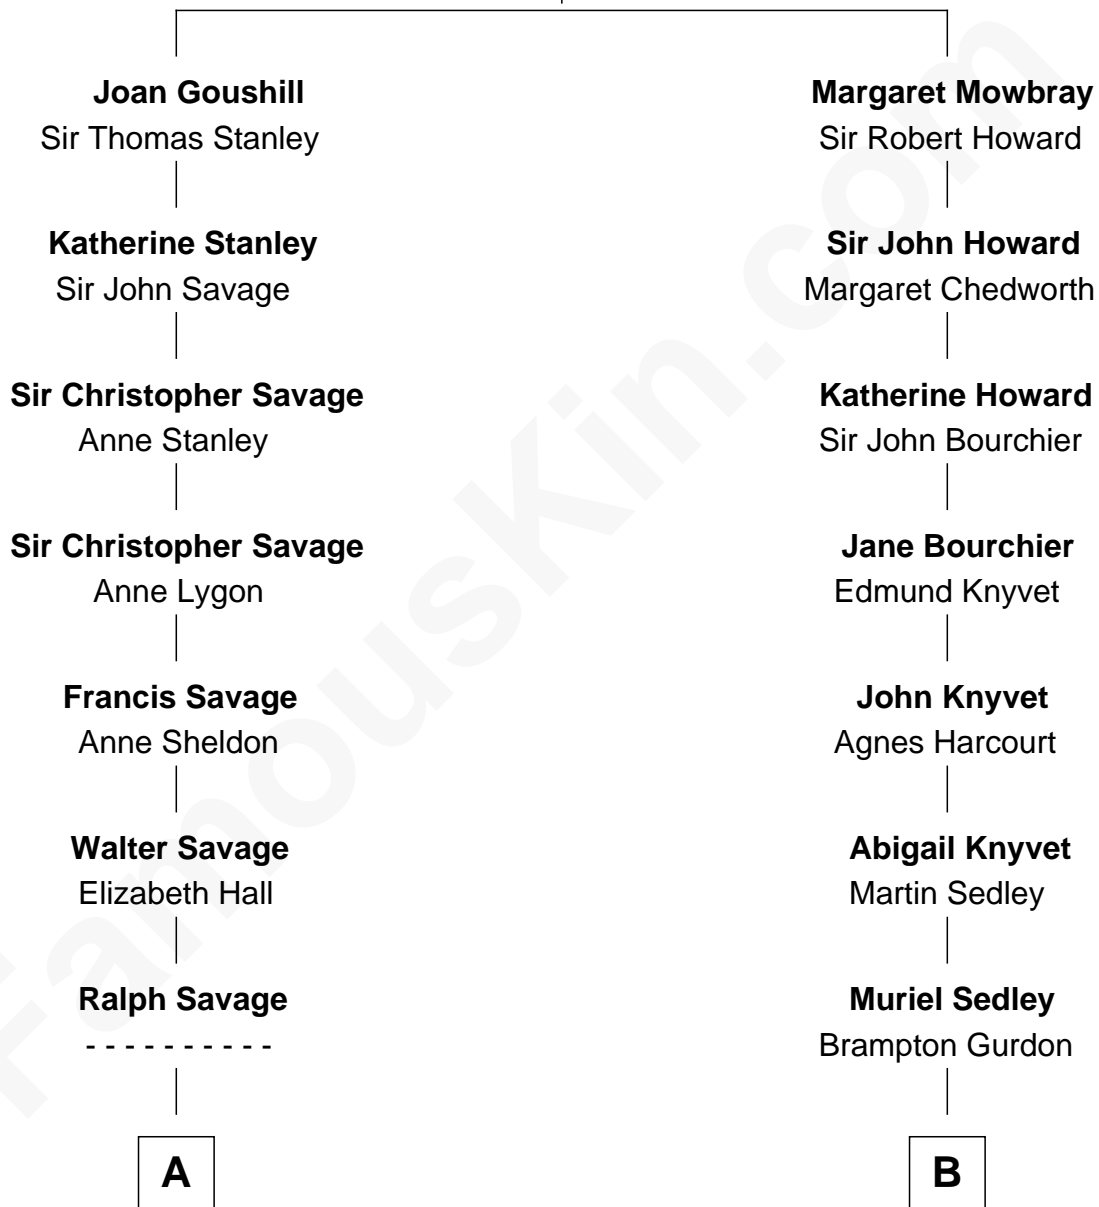

FamousKin.com Relationship Chart of

Meriwether Lewis

Lewis and Clark Expedition

12th cousin 6 times removed of

Story Musgrave

NASA Astronaut

Elizabeth Fitzalan

with husband
Sir Robert Goushill

with husband
Sir Thomas Mowbray

C

—
Marguerite Swann

Percy Musgrave

—
Story Musgrave

NASA Astronaut

FamousKin.com