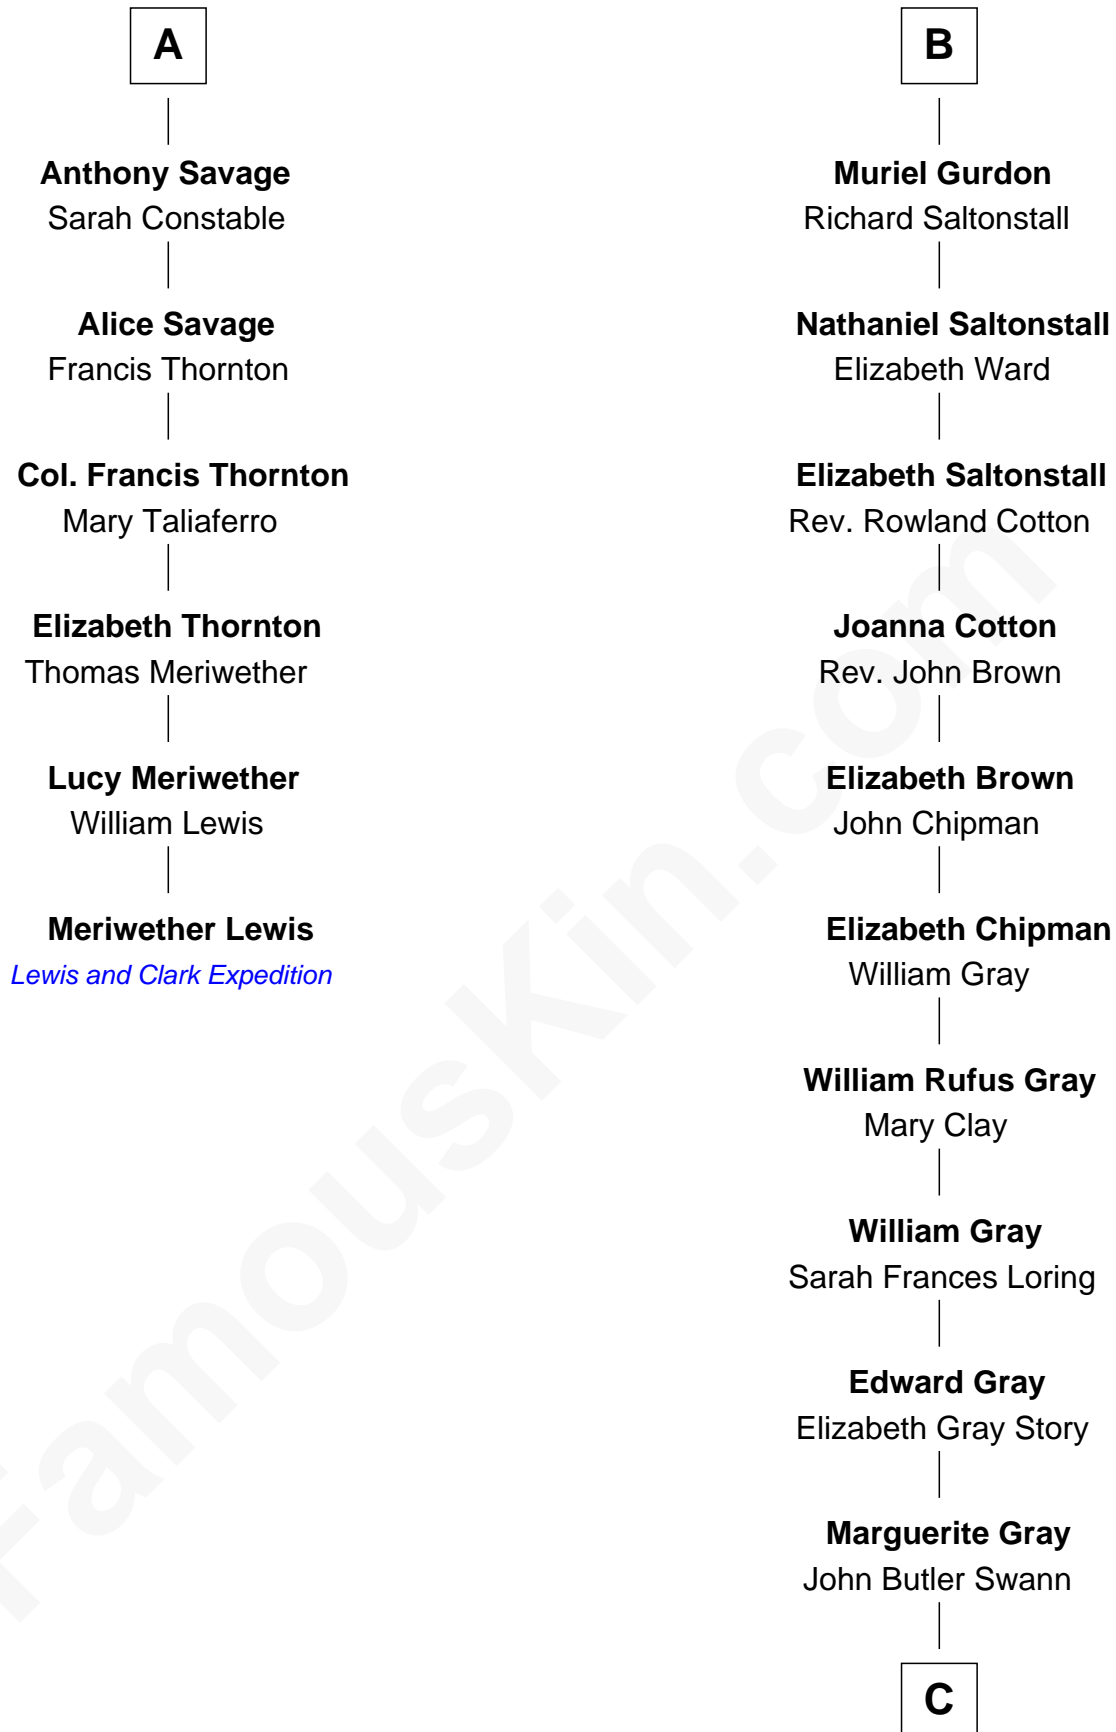

FamousKin.com Relationship Chart of

Meriwether Lewis

Lewis and Clark Expedition

12th cousin 6 times removed of

Story Musgrave

NASA Astronaut

Elizabeth Fitzalan

with husband
Sir Robert Goushill

with husband
Sir Thomas Mowbray

C

—
Marguerite Swann

Percy Musgrave

—
Story Musgrave

NASA Astronaut

FamousKin.com