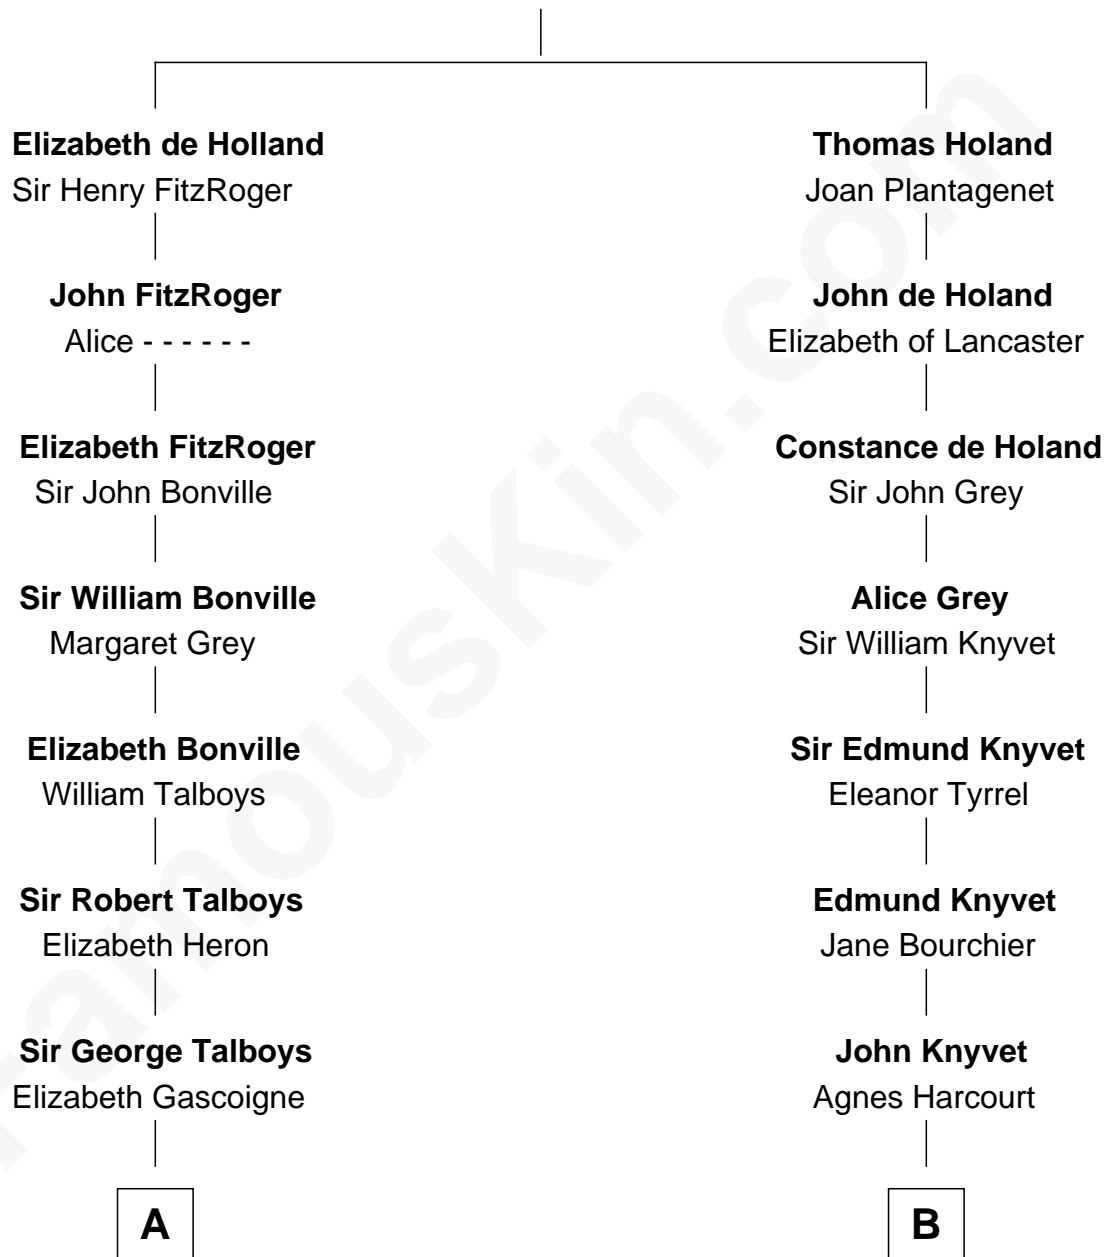

FamousKin.com Relationship Chart of

Meriwether Lewis

Lewis and Clark Expedition

15th cousin 1 time removed of

Horace Gray

U.S. Supreme Court Justice

Sir Robert de Holland

Maude la Zouche

A

Anne Talboys
Sir Edward Dymoke

Frances Dymoke
Sir Thomas Windebank

Mildred Windebank
Robert Reade

Col. George Reade
Elizabeth Martiau

Mildred Reade
Col. Augustine Warner

Elizabeth Warner
Col. John Lewis

Col. Robert Lewis
Jane Meriwether

William Lewis
Lucy Meriwether

Meriwether Lewis
Lewis and Clark Expedition

B

Abigail Knyvet
Martin Sedley

Muriel Sedley
Brampton Gurdon

Muriel Gurdon
Richard Saltonstall

Nathaniel Saltonstall
Elizabeth Ward

Elizabeth Saltonstall
Rev. Rowland Cotton