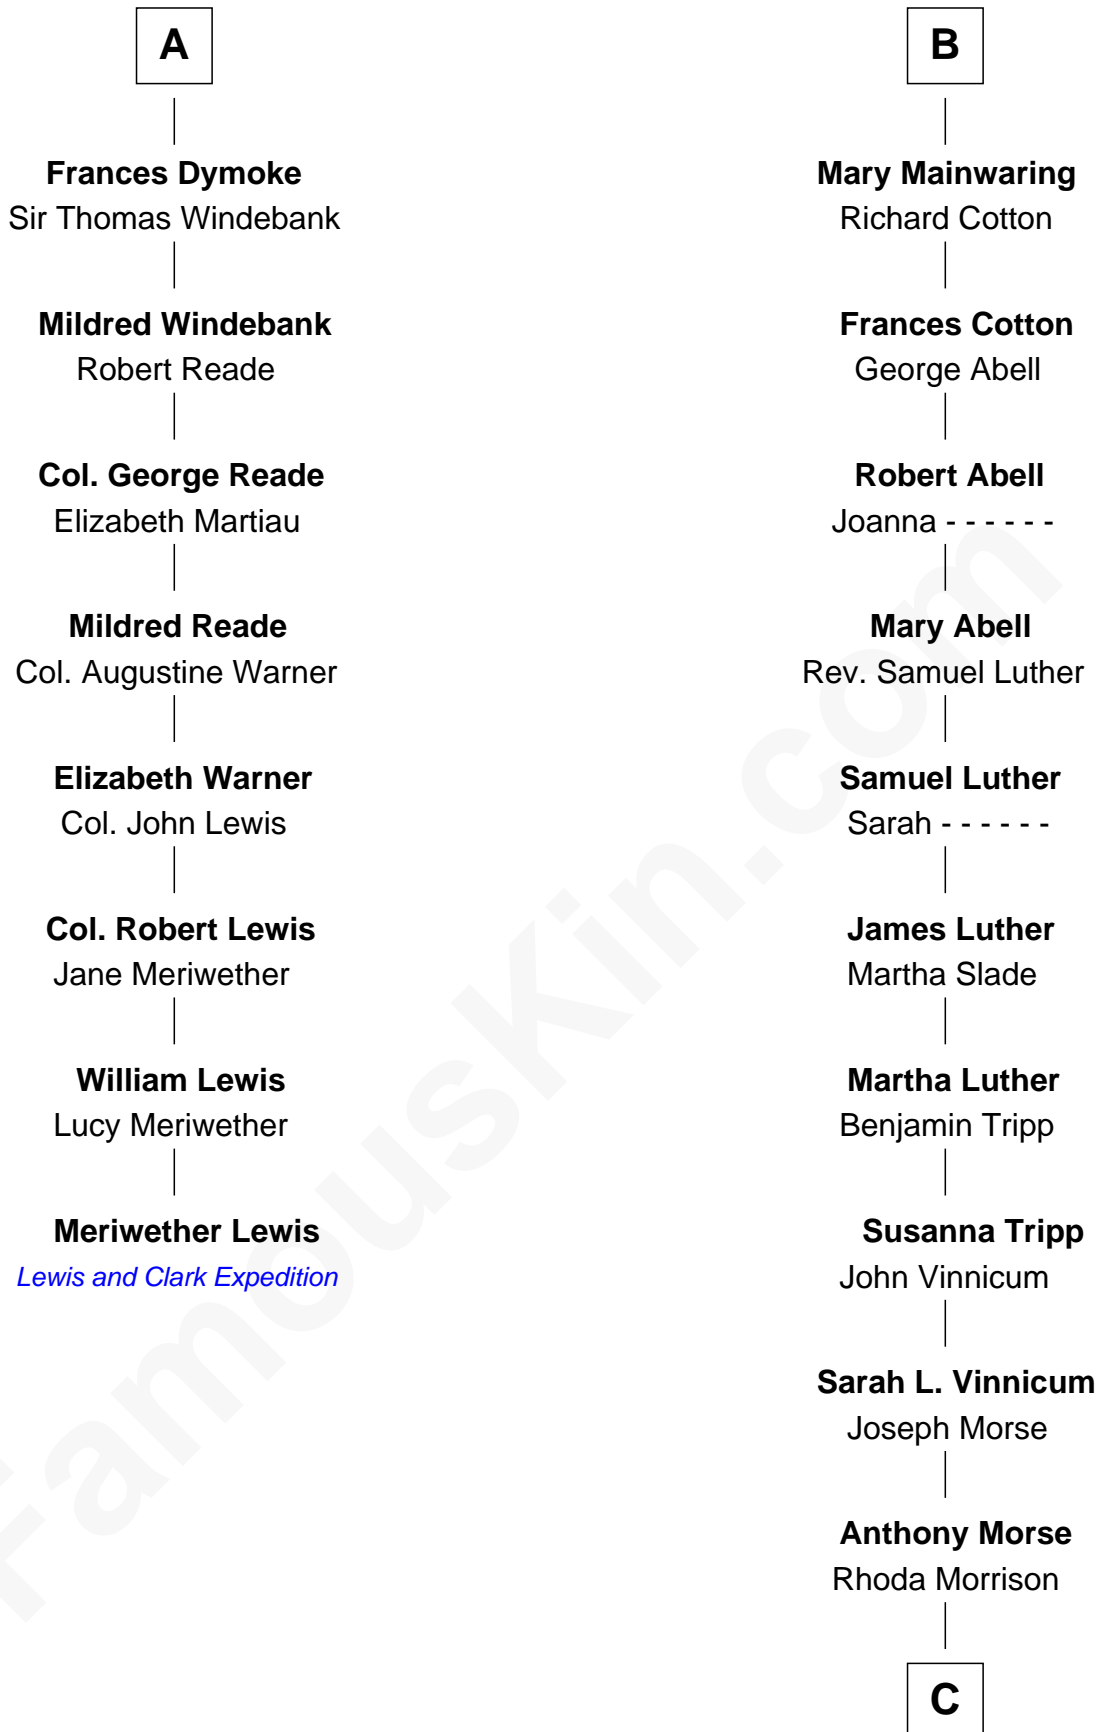

# FamousKin.com Relationship Chart of

**Meriwether Lewis**

*Lewis and Clark Expedition*

14th cousin 4 times removed of

**Lizzie Borden**

*Accused Murderess*

**Sir Thomas de Beauchamp**

Katherine de Mortimer

**C**

**Sarah Anthony Morse**  
Andrew Jackson Borden

**Lizzie Borden**  
*Accused Murderess*

FamousKin.com