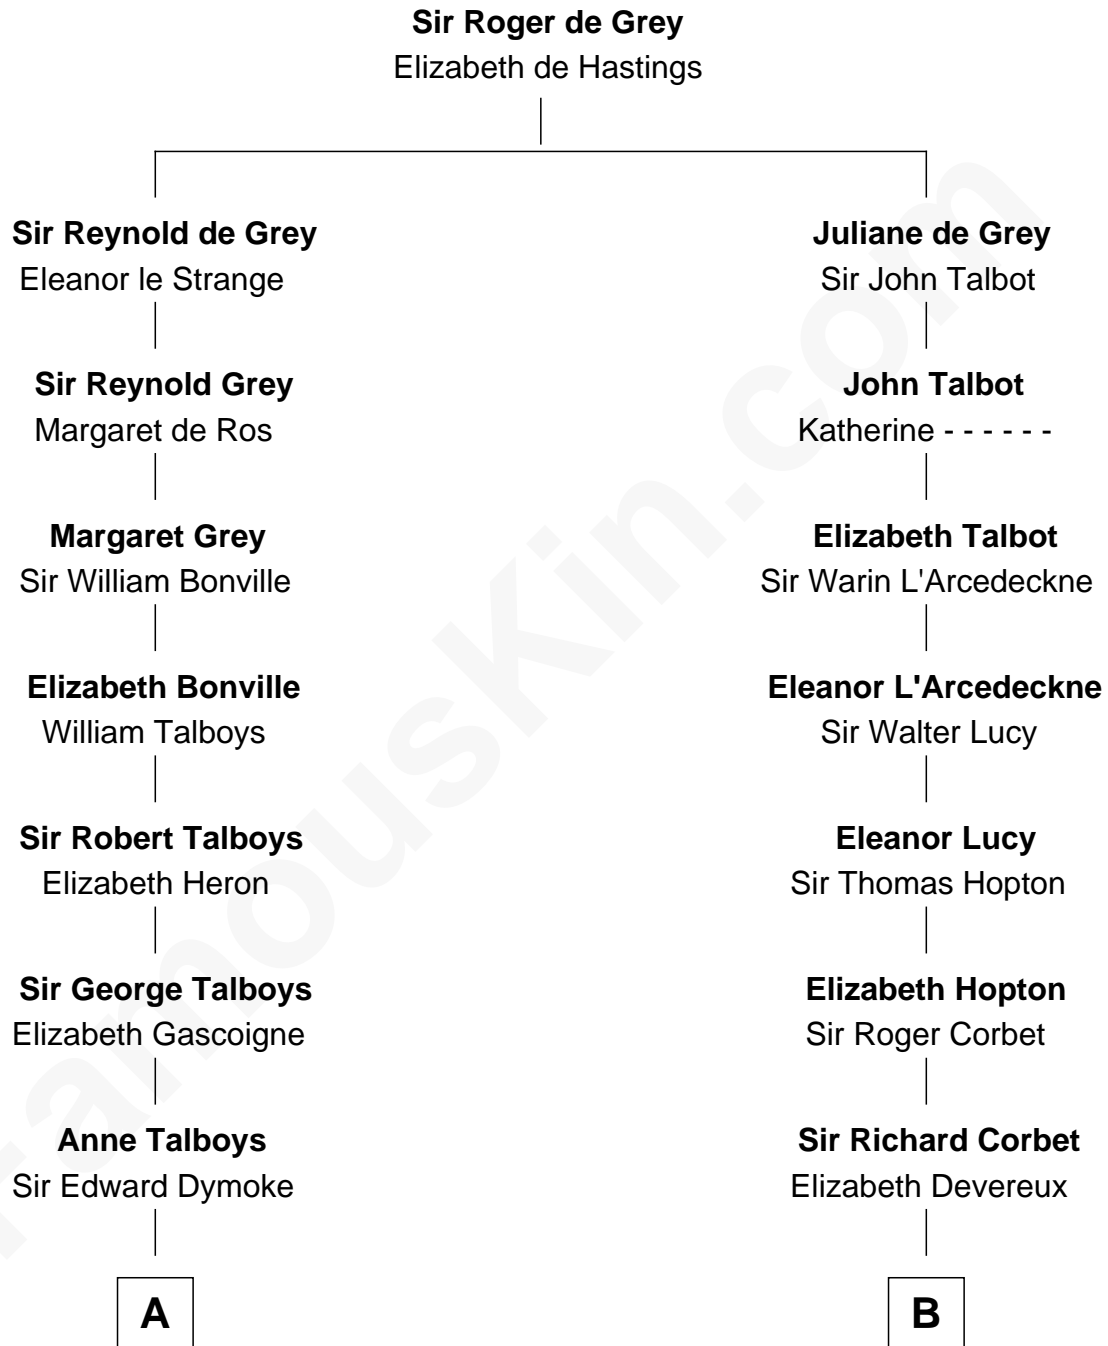

FamousKin.com Relationship Chart of

Meriwether Lewis

Lewis and Clark Expedition

14th cousin 7 times removed of

Lizzie Borden

Accused Murderess

C

—
Susanna Tripp

John Vinnicum

—
Sarah L. Vinnicum

Joseph Morse

—
Anthony Morse

Rhoda Morrison

—
Sarah Anthony Morse

Andrew Jackson Borden

—
Lizzie Borden

Accused Murderess

FamousKin.com