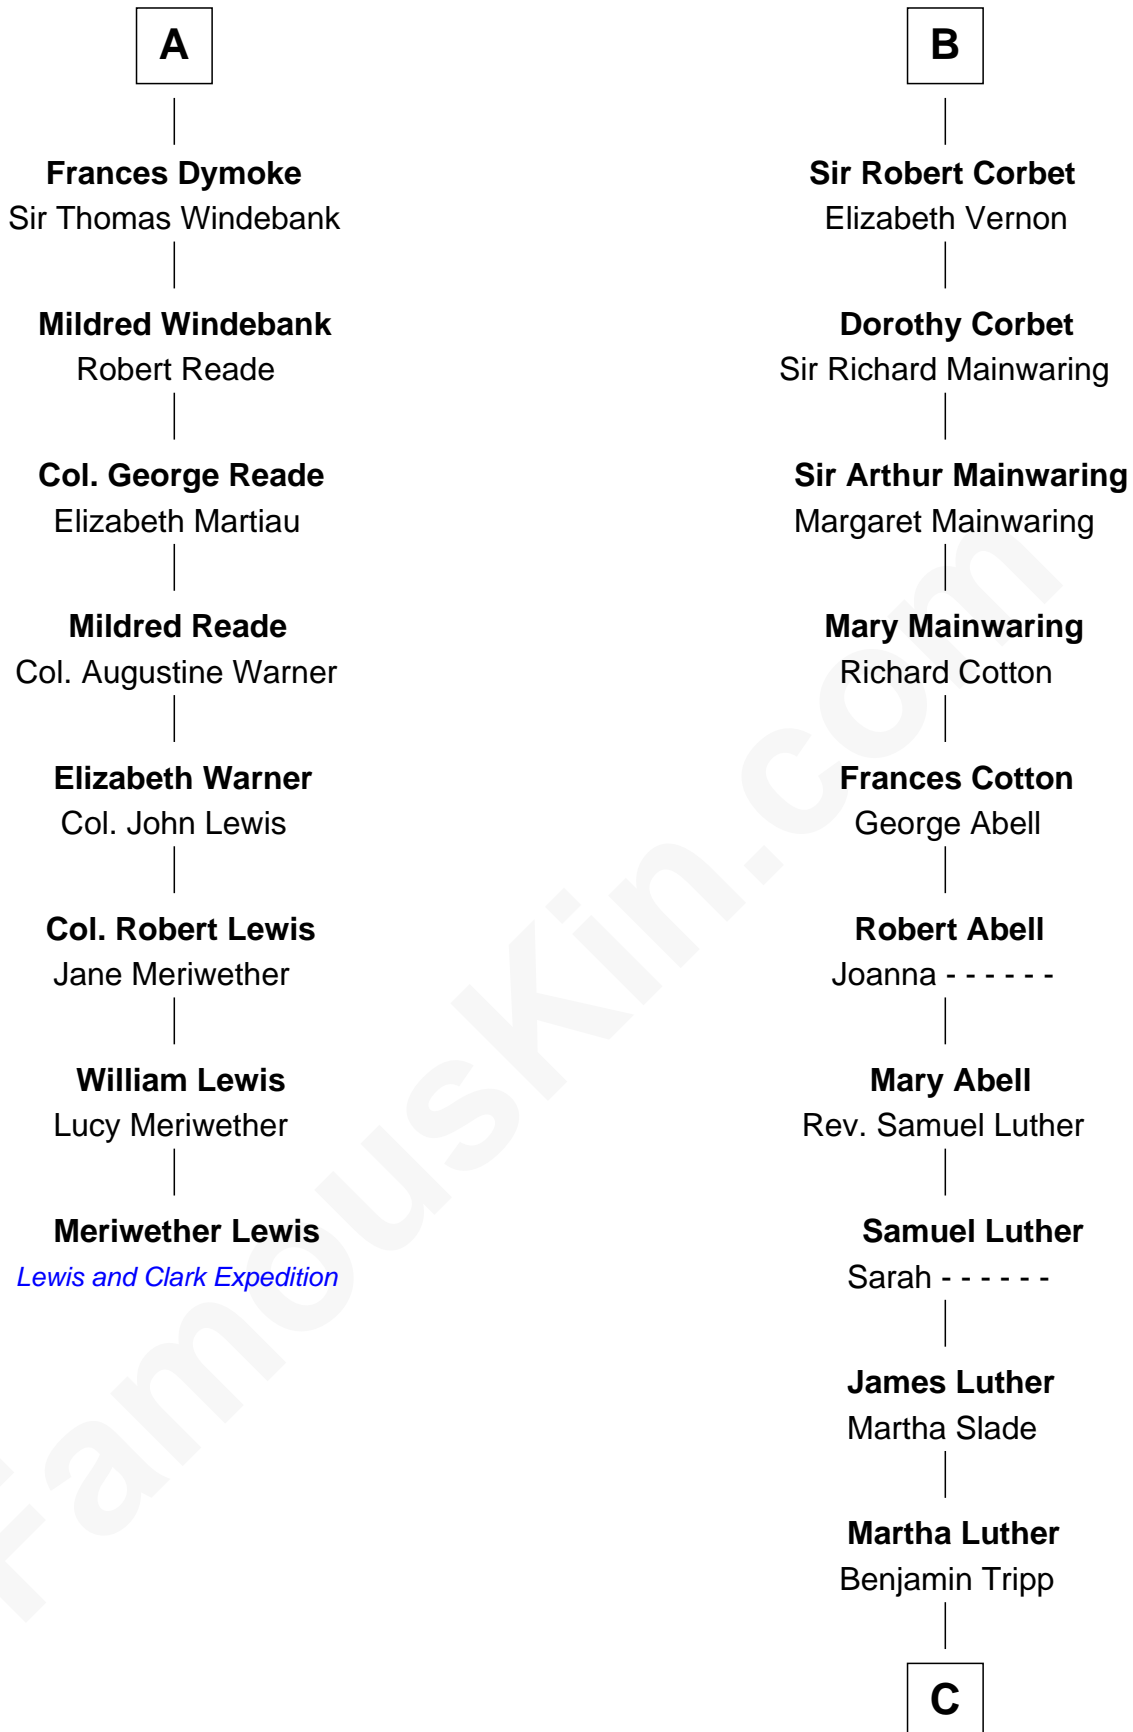

FamousKin.com Relationship Chart of

Meriwether Lewis

Lewis and Clark Expedition

14th cousin 7 times removed of

Lizzie Borden

Accused Murderess

C

—
Susanna Tripp

John Vinnicum

—
Sarah L. Vinnicum

Joseph Morse

—
Anthony Morse

Rhoda Morrison

—
Sarah Anthony Morse

Andrew Jackson Borden

—
Lizzie Borden

Accused Murderess

FamousKin.com