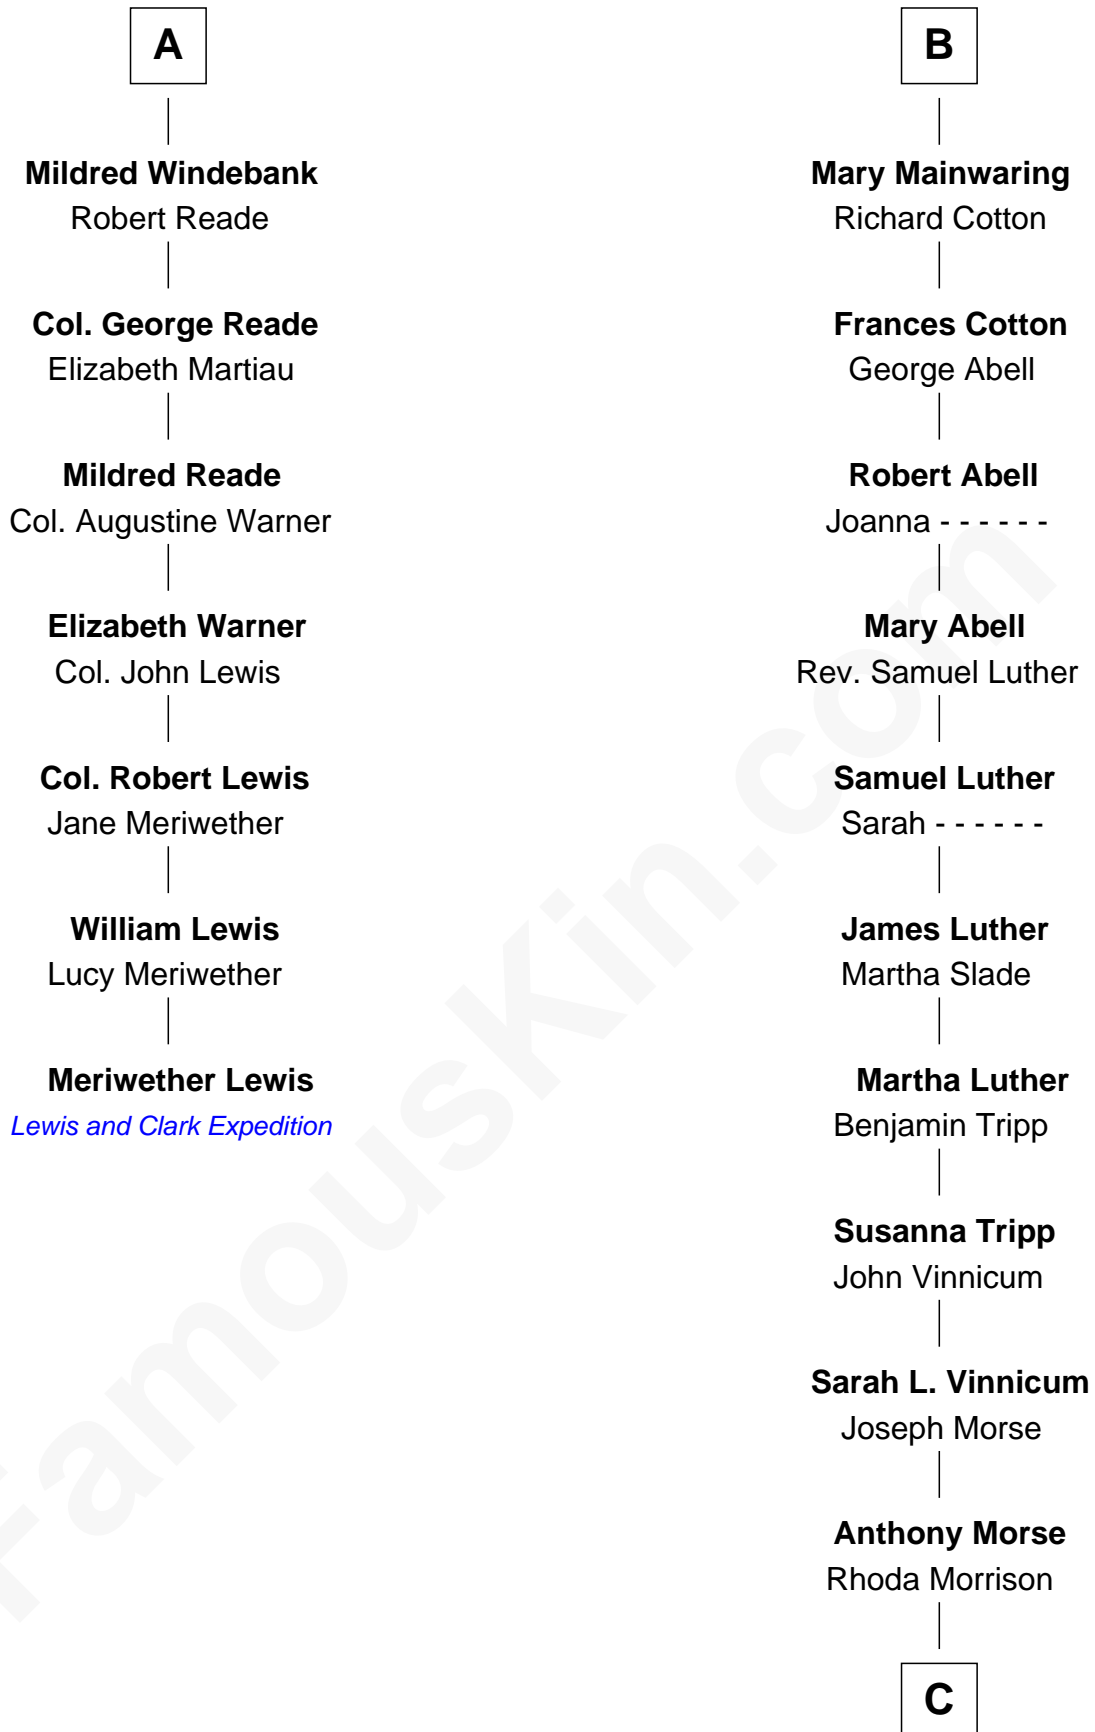

FamousKin.com Relationship Chart of

Meriwether Lewis

Lewis and Clark Expedition

13th cousin 5 times removed of

Lizzie Borden

Accused Murderess

John de Welles

Maud de Roos

C

Sarah Anthony Morse
Andrew Jackson Borden

Lizzie Borden
Accused Murderess

FamousKin.com