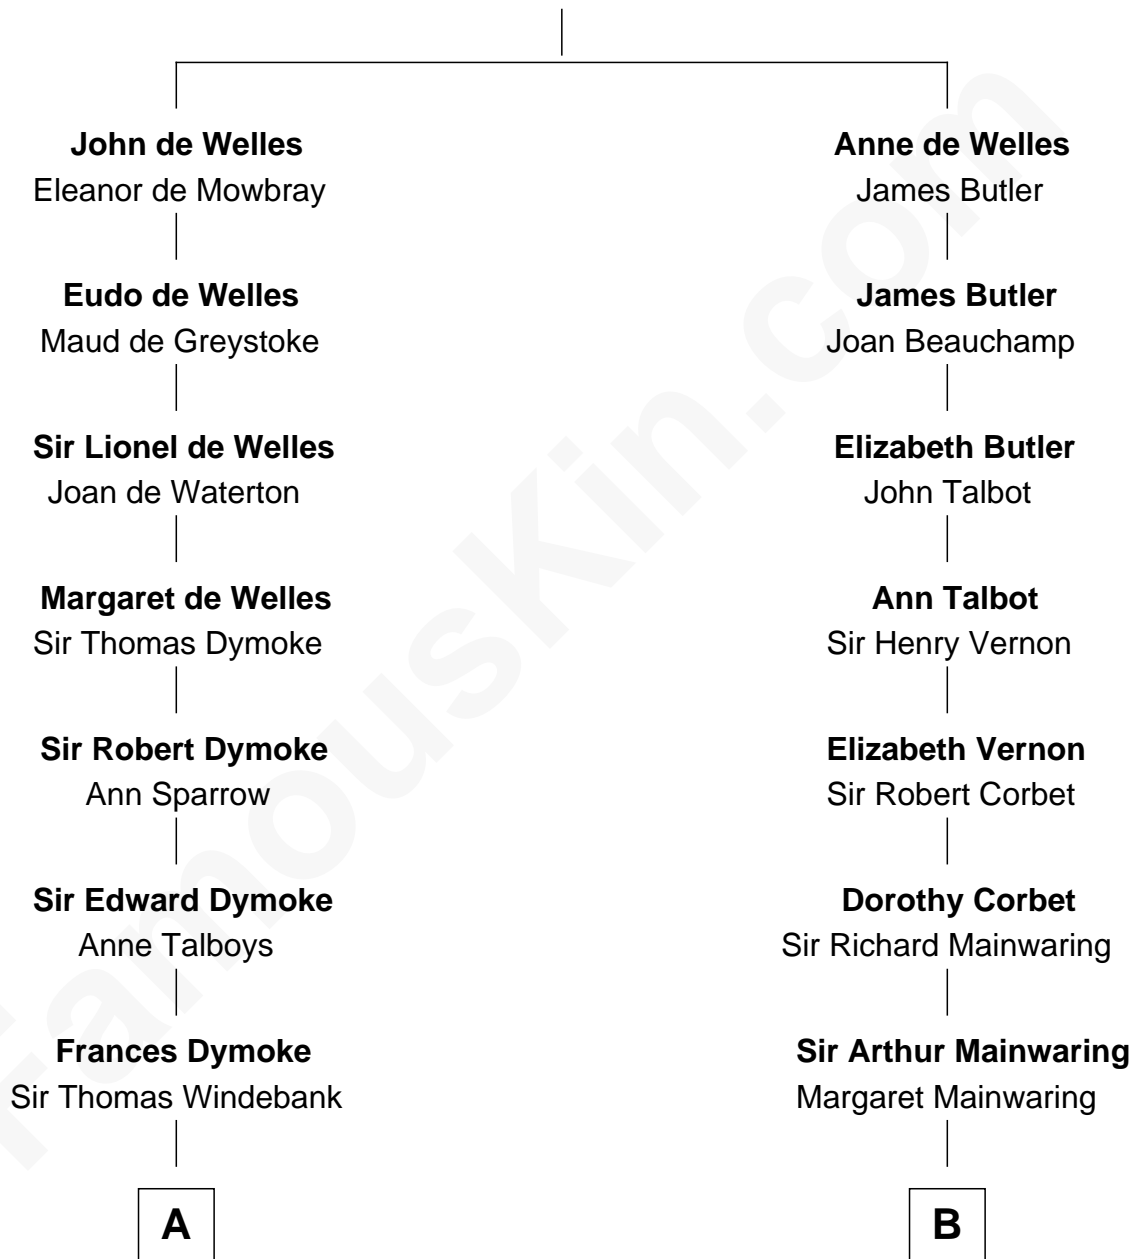

FamousKin.com Relationship Chart of

Meriwether Lewis

Lewis and Clark Expedition

13th cousin 5 times removed of

Lizzie Borden

Accused Murderess

John de Welles

Maud de Roos

C

Sarah Anthony Morse
Andrew Jackson Borden

Lizzie Borden
Accused Murderess

FamousKin.com