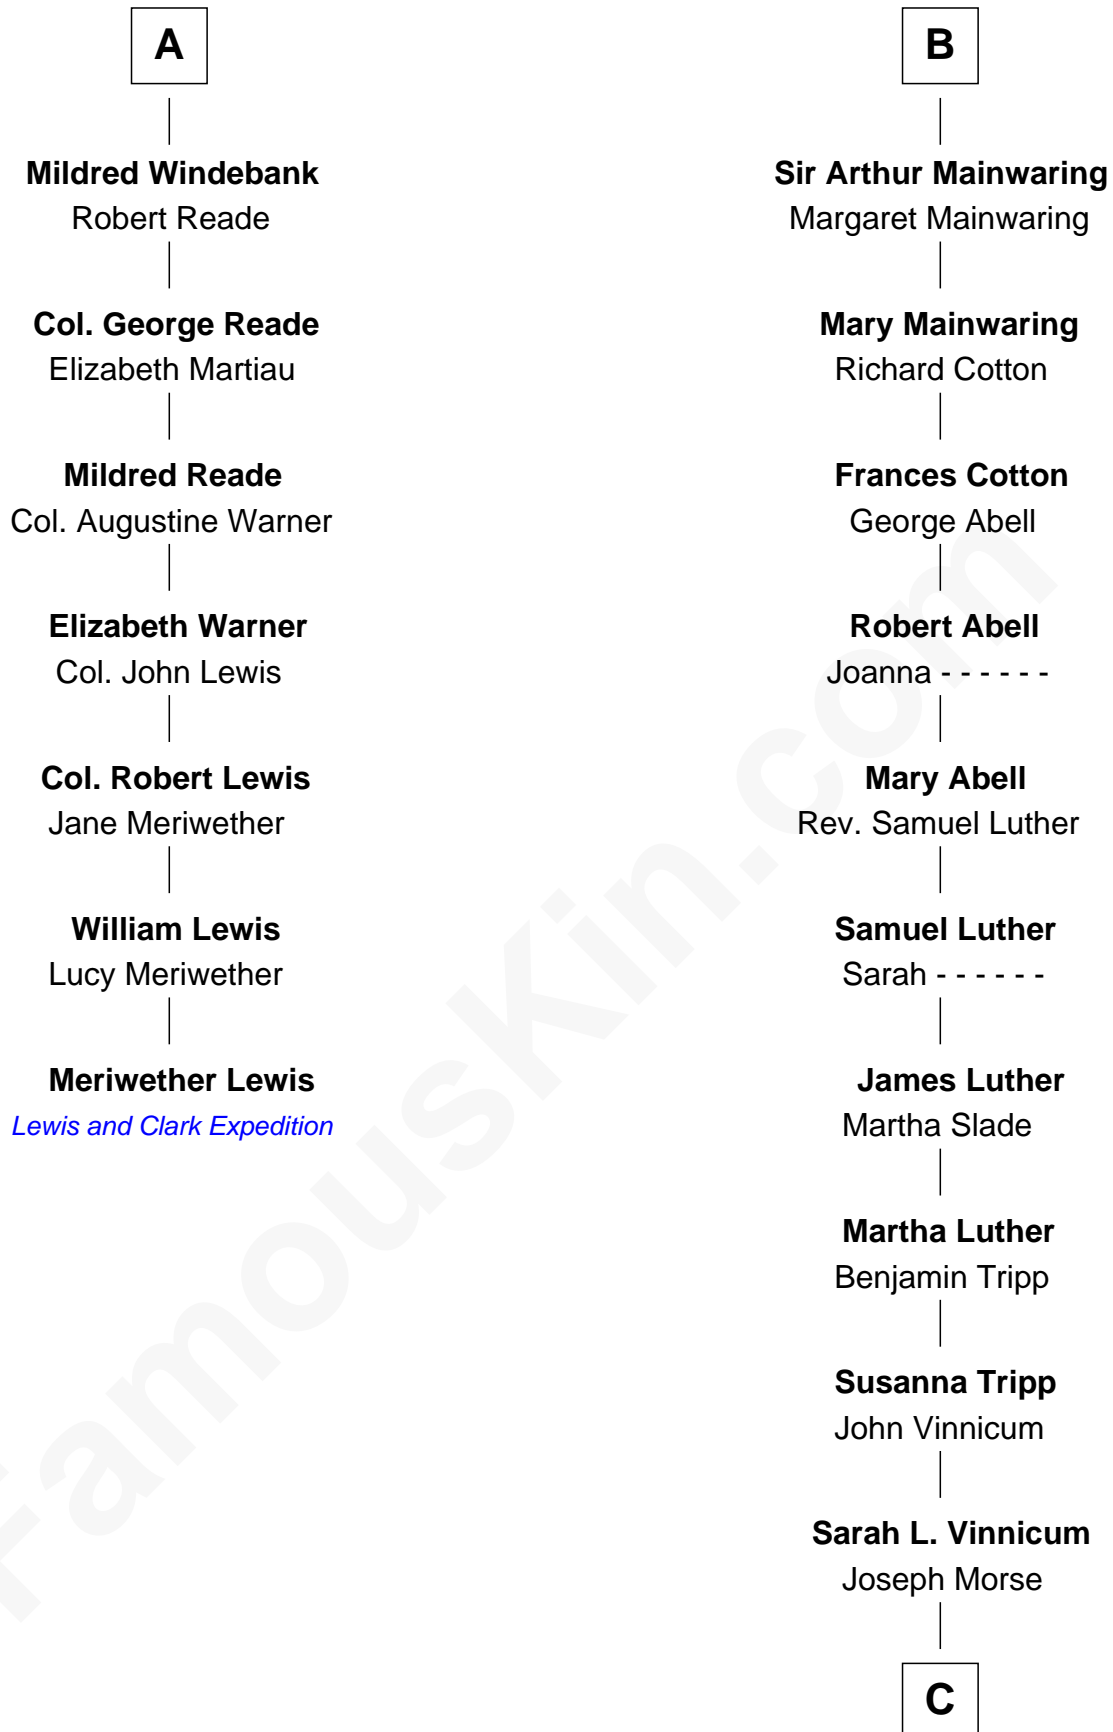

FamousKin.com Relationship Chart of

Meriwether Lewis

Lewis and Clark Expedition

13th cousin 6 times removed of

Lizzie Borden

Accused Murderess

John de Mowbray
Elizabeth de Segrave

Eleanor de Mowbray

Sir Walter Lucy

Eleanor L'Arcedeckne

Eleanor Lucy

Sir Thomas Hopton

Elizabeth Hopton

Sir Roger Corbet

Sir Richard Corbet

Elizabeth Devereux

Sir Robert Corbet

Elizabeth Vernon

Dorothy Corbet

Sir Richard Mainwaring

B

C

Anthony Morse

Rhoda Morrison