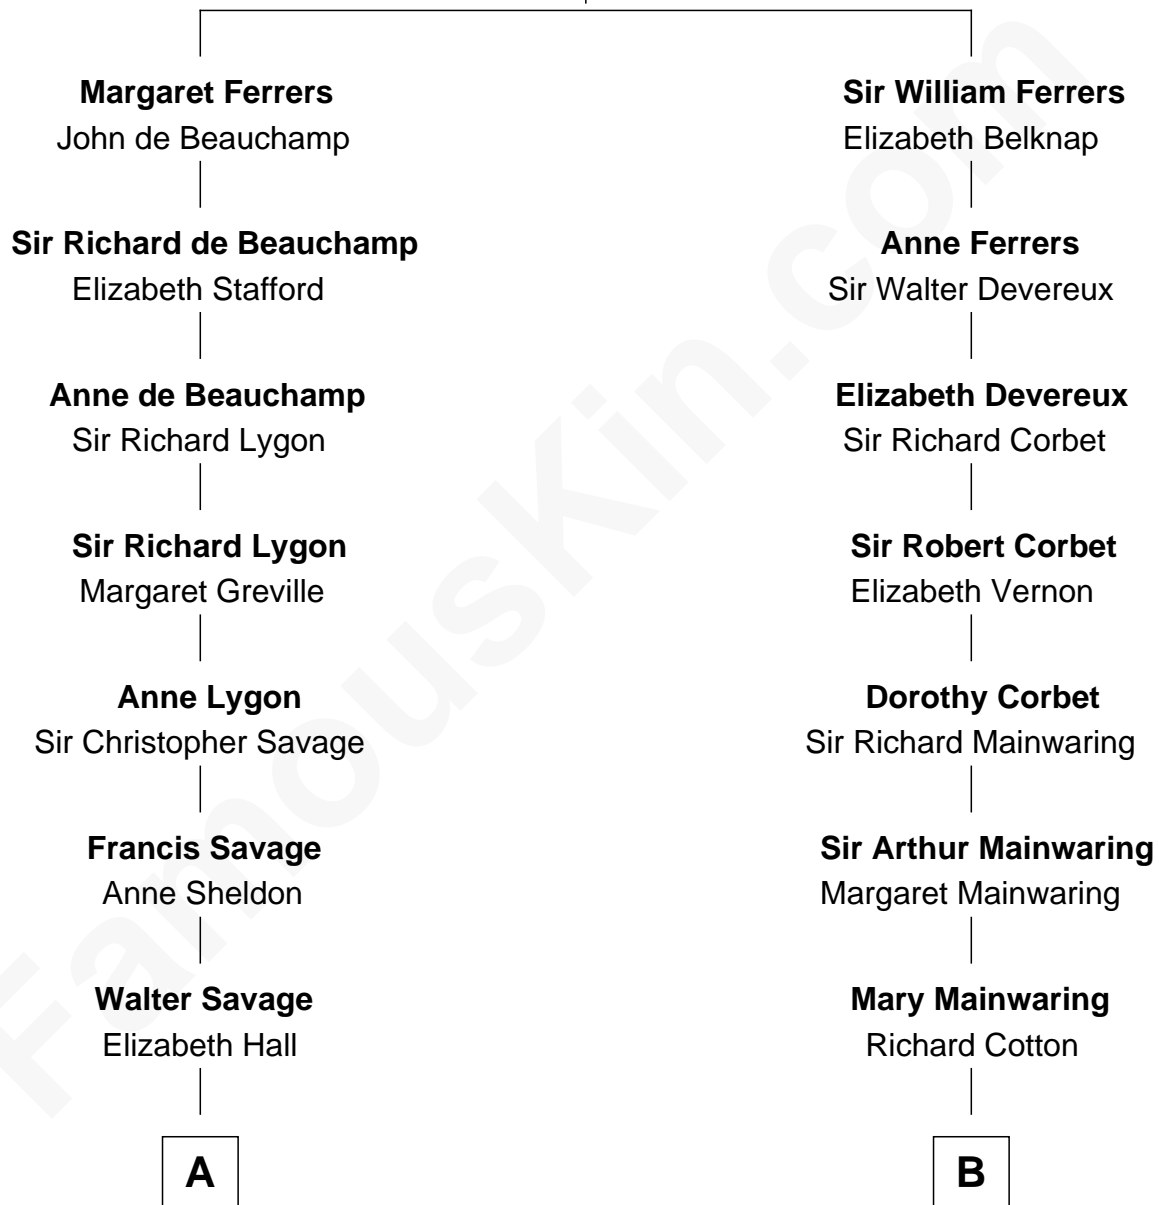

# FamousKin.com Relationship Chart of

**Meriwether Lewis**

*Lewis and Clark Expedition*

13th cousin 5 times removed of

**Elizabeth Montgomery**

*TV Actress - "Bewitched"*

**Sir Edmund Ferrers**

Ellen Roche

**C**

|  
**Henry Montgomery**  
Elizabeth Bryan Allen

|  
**Elizabeth Montgomery**  
*TV Actress - "Bewitched"*

FamousKin.com