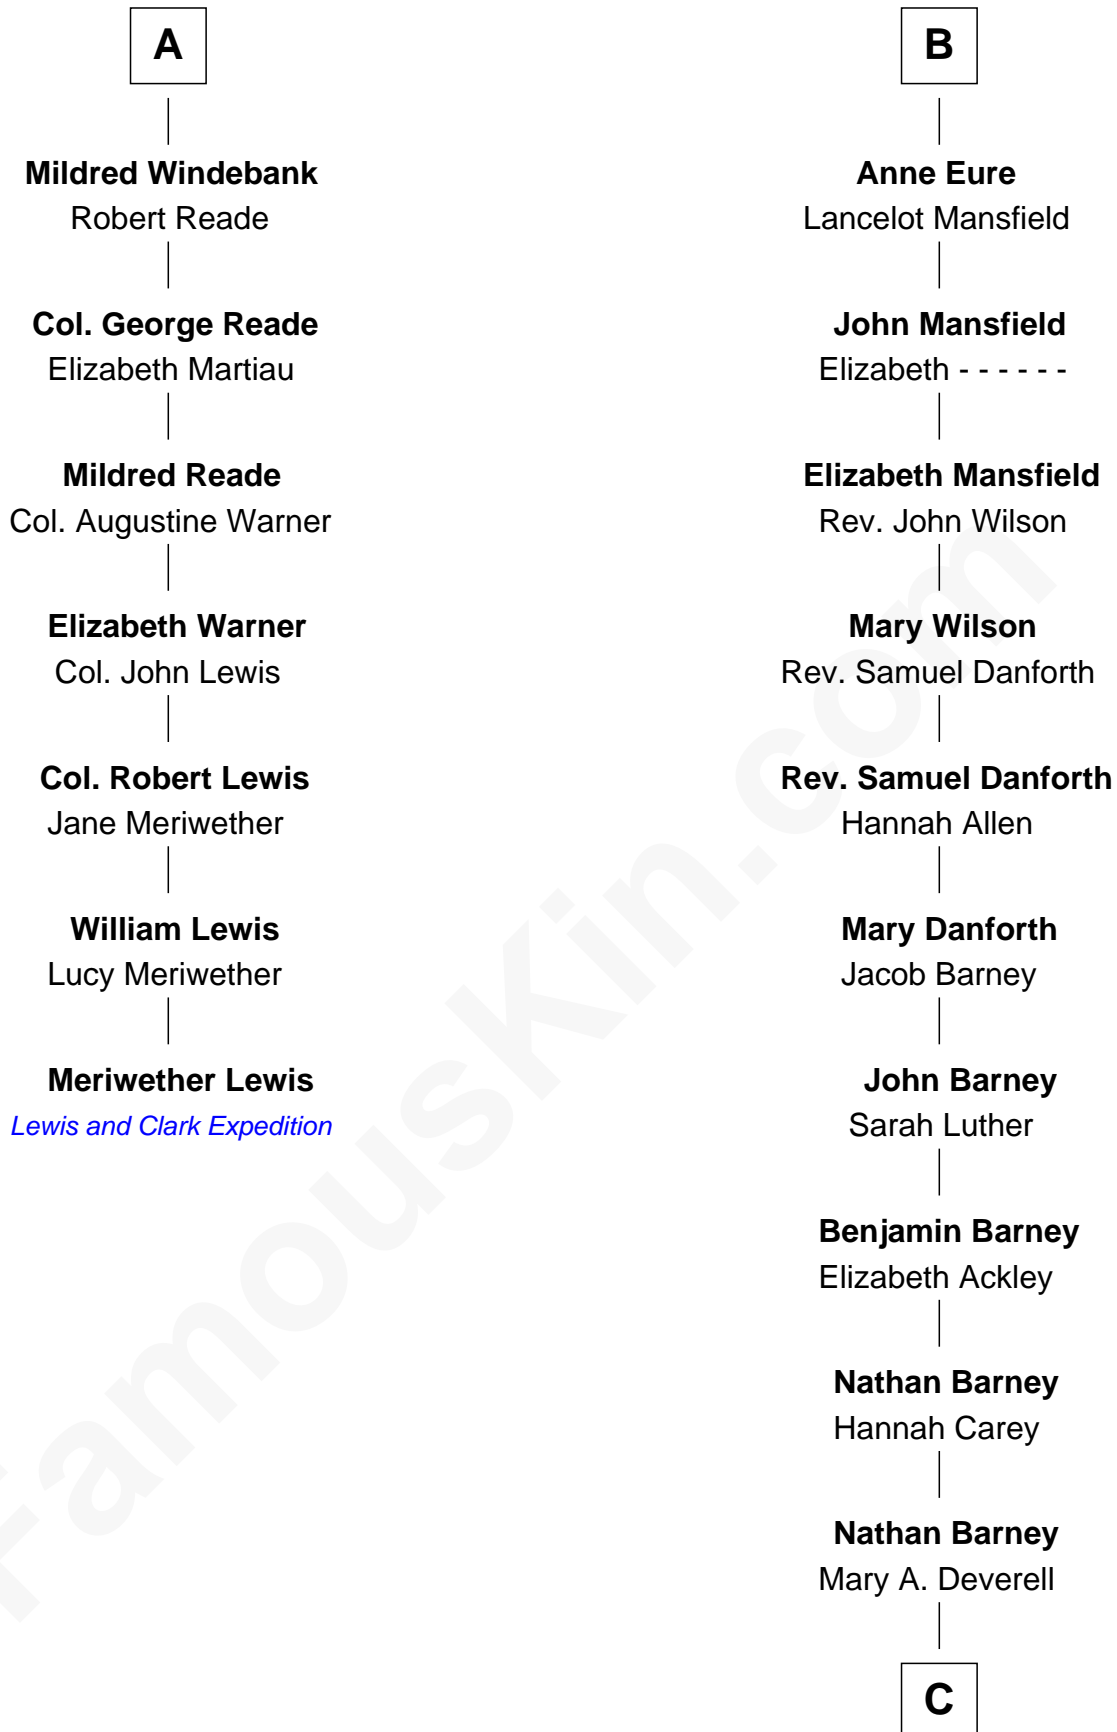

FamousKin.com Relationship Chart of

Meriwether Lewis

Lewis and Clark Expedition

13th cousin 6 times removed of

Elizabeth Montgomery

TV Actress - "Bewitched"

Sir William de Aton

Isabel de Percy

C

—
Mary Weed Barney
Henry Montgomery

—
Henry Montgomery
Elizabeth Bryan Allen

—
Elizabeth Montgomery
TV Actress - "Bewitched"

FamousKin.com