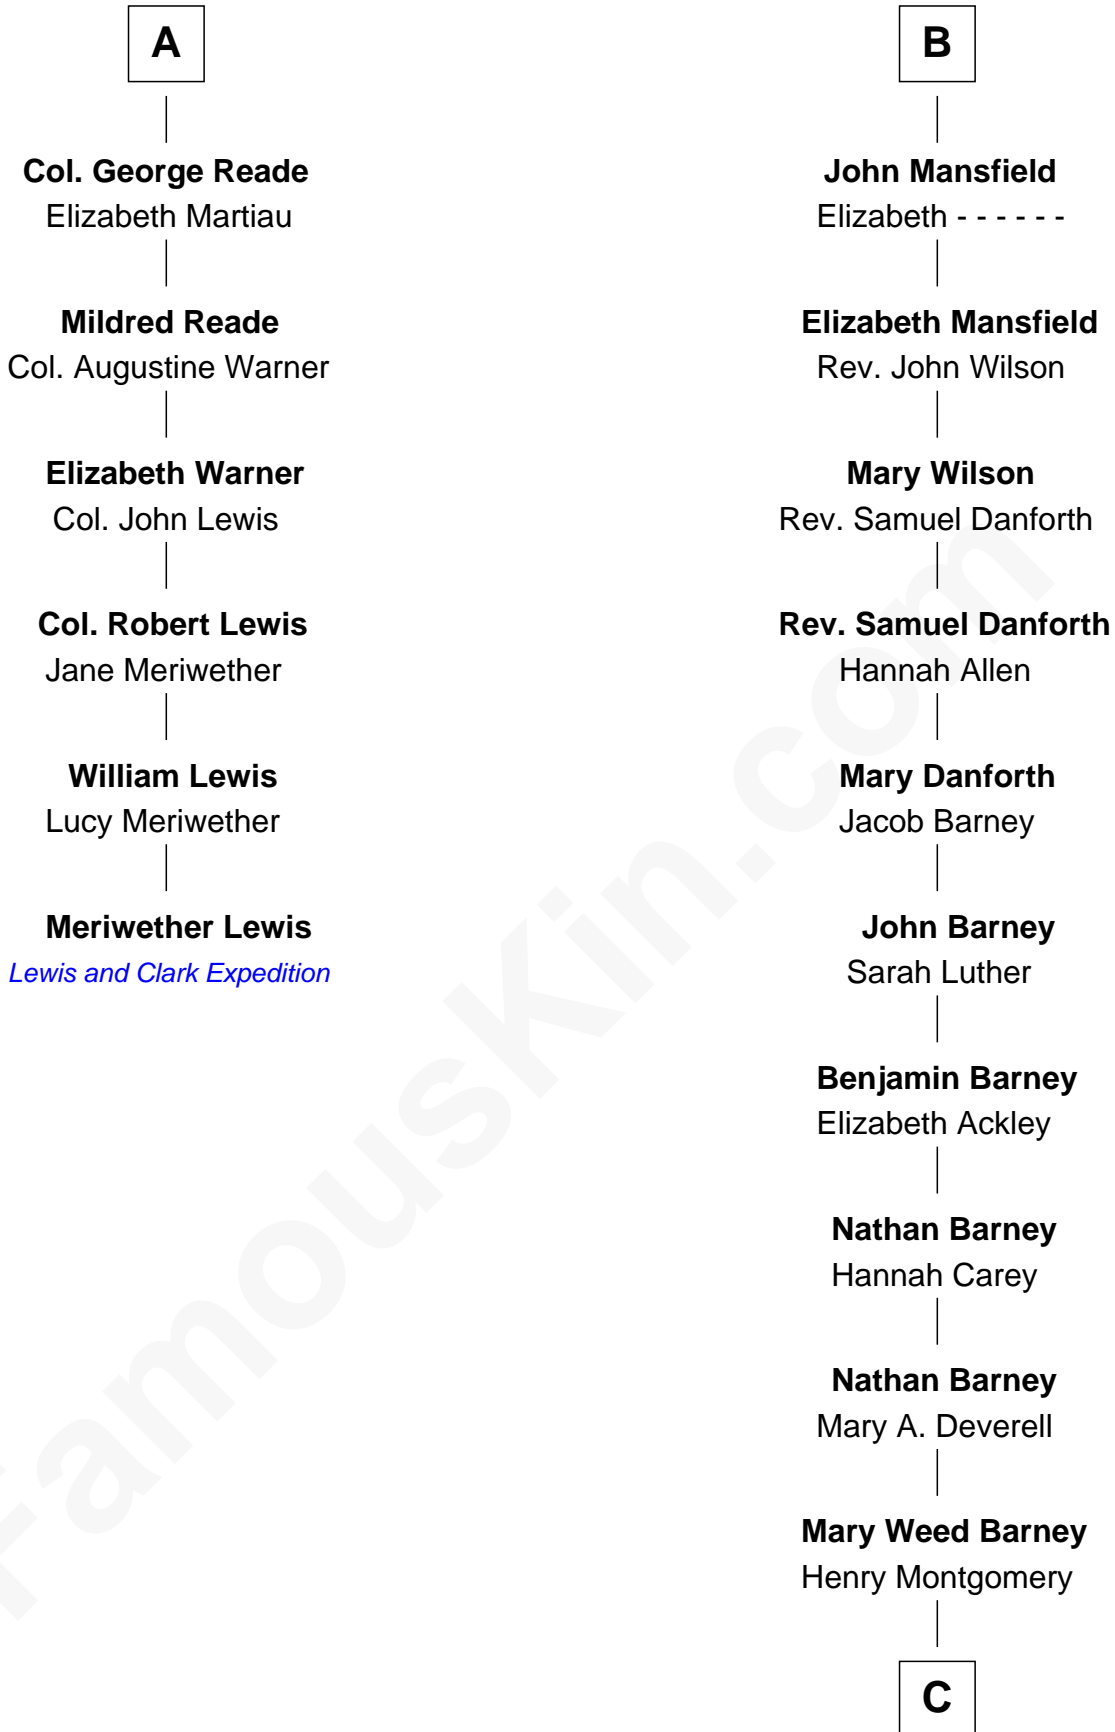

# FamousKin.com Relationship Chart of

**Meriwether Lewis**

*Lewis and Clark Expedition*

12th cousin 6 times removed of

**Elizabeth Montgomery**

*TV Actress - "Bewitched"*

**Sir Henry Percy**  
Elizabeth Mortimer

**C**

|  
**Henry Montgomery**  
Elizabeth Bryan Allen

|  
**Elizabeth Montgomery**  
*TV Actress - "Bewitched"*

FamousKin.com