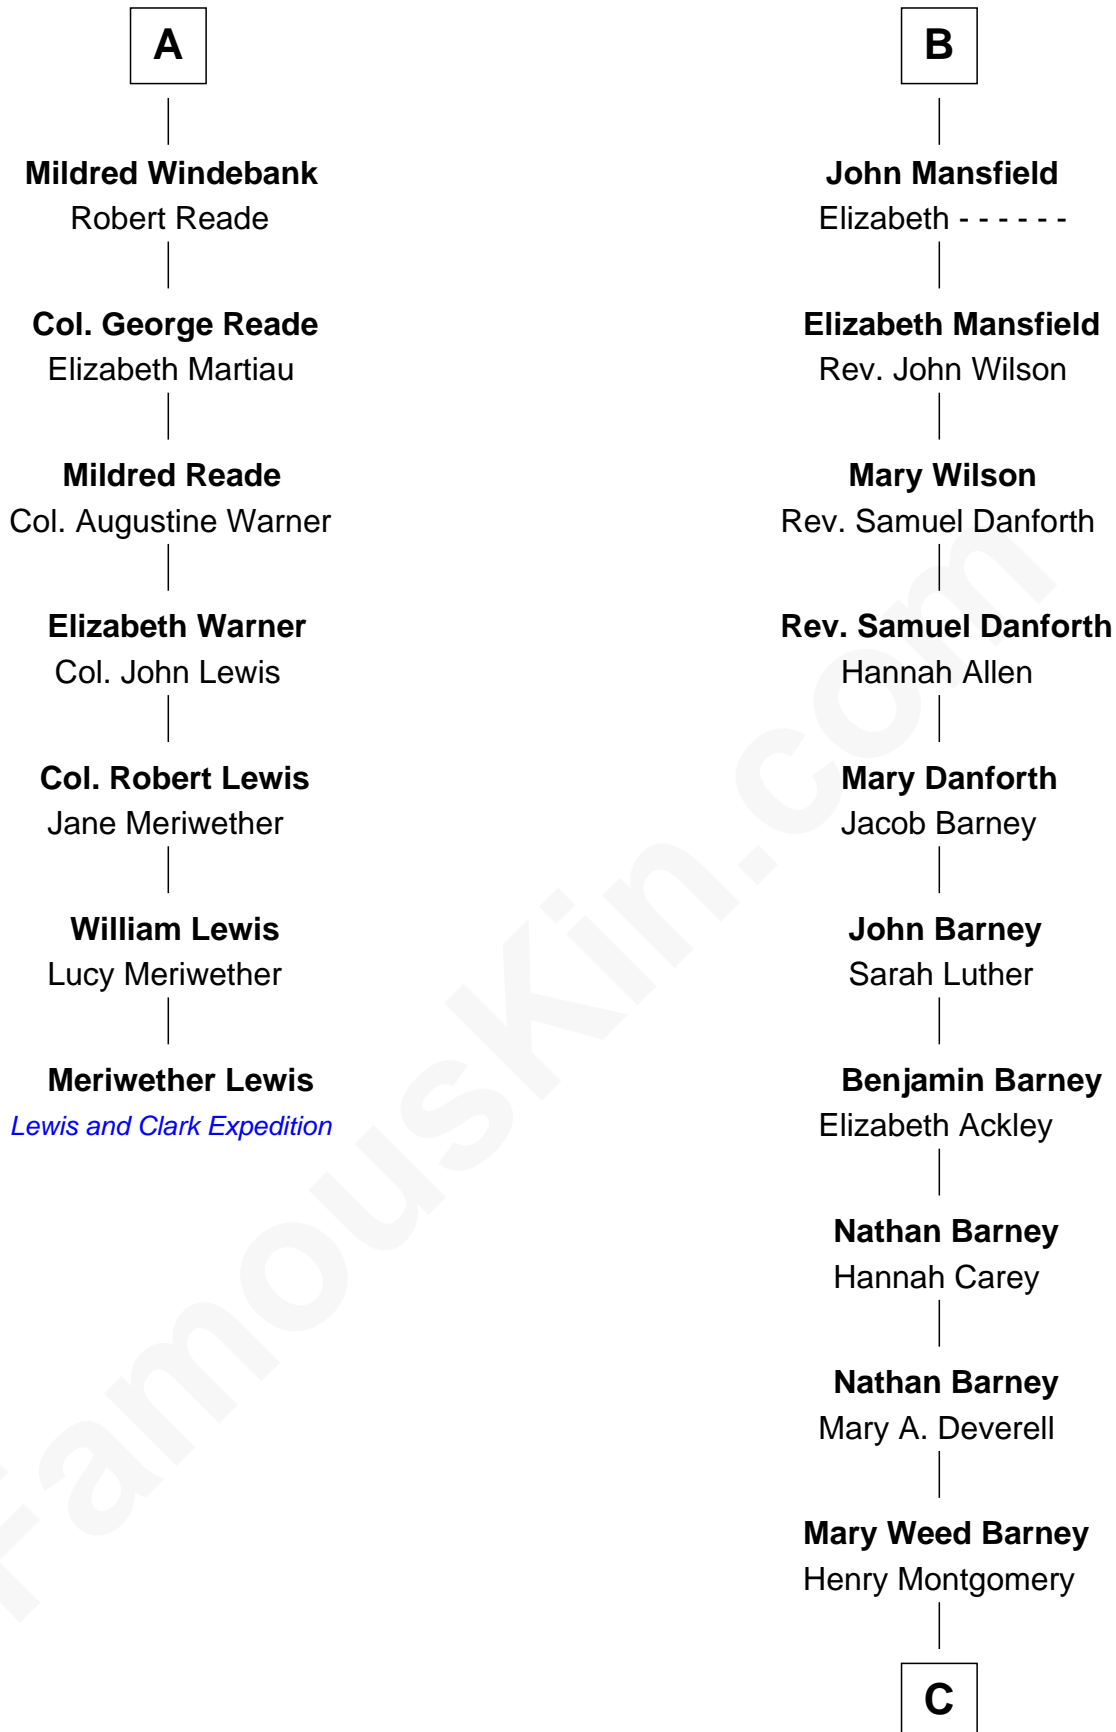

# FamousKin.com Relationship Chart of

**Meriwether Lewis**

*Lewis and Clark Expedition*

13th cousin 5 times removed of

**Elizabeth Montgomery**

*TV Actress - "Bewitched"*

**Margaret de Stafford**

Sir Ralph Neville

C

Henry Montgomery  
Elizabeth Bryan Allen

Elizabeth Montgomery  
*TV Actress - "Bewitched"*

FamousKin.com